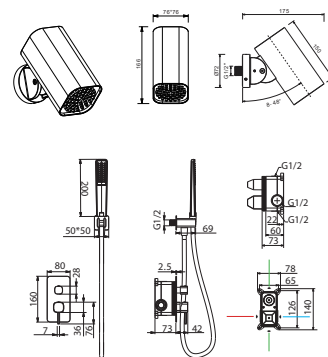

Single-lever concealed shower.

Square spotlight shower head 76 x 76 mm, with Ø72 mm base and 1/2" connection.

Holder for hand shower / water outlet.

Single-function hand shower.

Two-way brass single-lever mixer tap.

Average flow rate: 10 L/min.

150 cm flexible hose.

Ø28 mm ceramic single-lever cartridge.