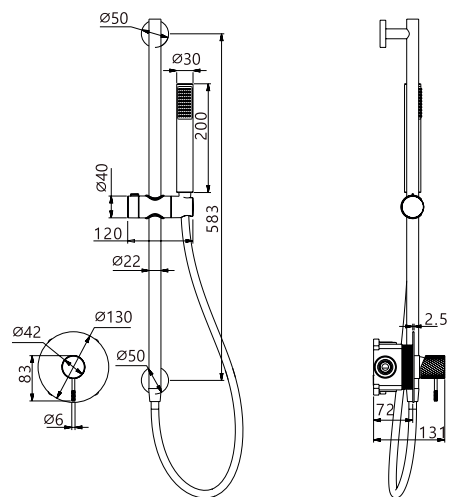

BLESS

Series

1 way set - bar support handle.

Stainless steel S.304 round bar with water inlet.
Elevated adjustable support handle.

1 position shower hand.
Brass single-lever faucet.
Medium flow rate 10 l/min.

Hose 150cm.
Single-lever ceramic cartridge $\varnothing 35$ mm.