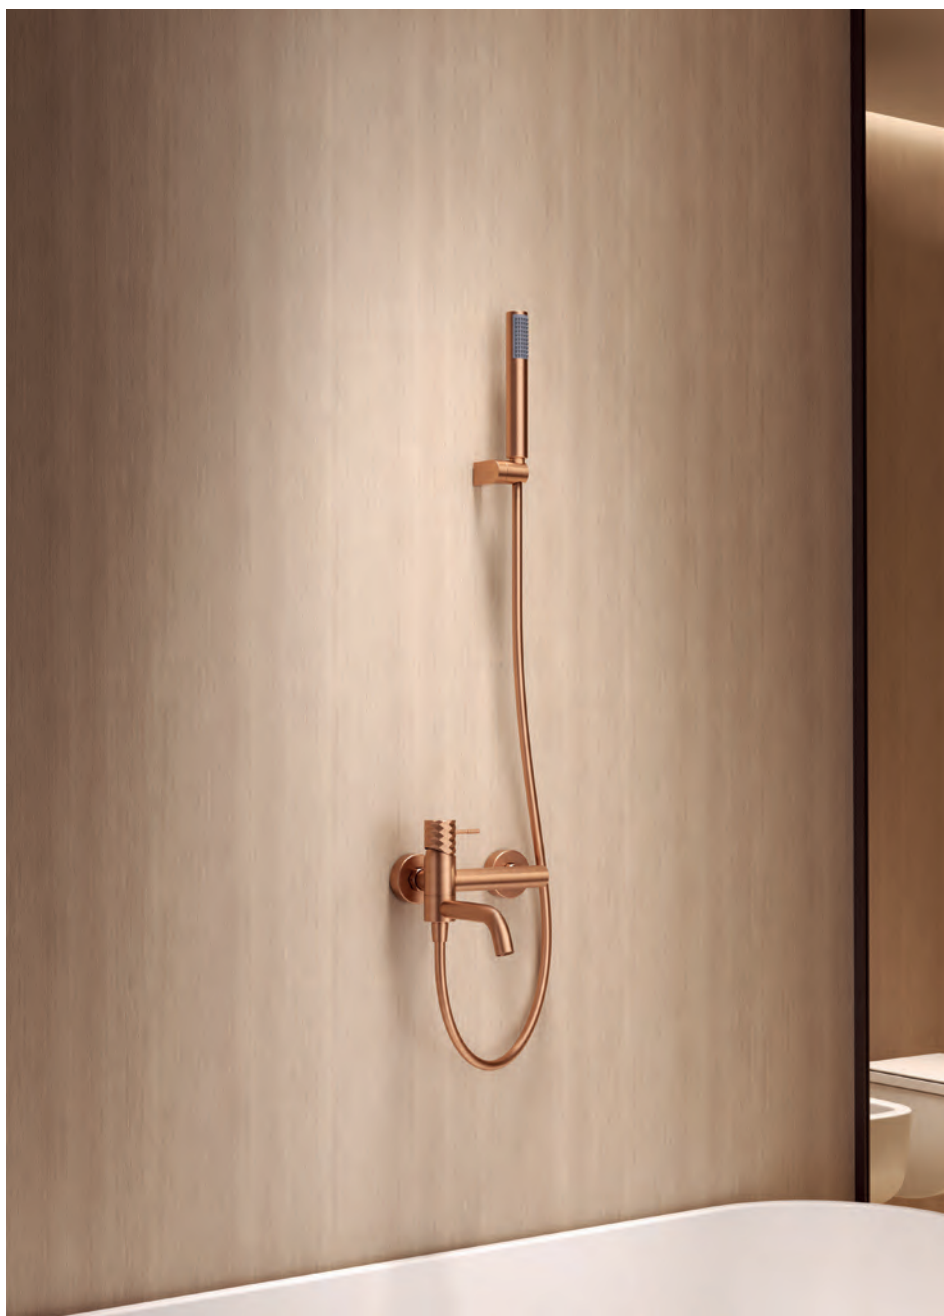

GENOVA

SERIES

GENOVA

Series

Single-lever bath/shower kit.

Bath/shower kit faucet.
Wall bracket ajustable ABS shower hand support.
Round 1 position shower hand.
Hose 180cm.
Medium flow rate 12 l/min.
Single-lever ceramic cartridge $\varnothing 35$ mm.