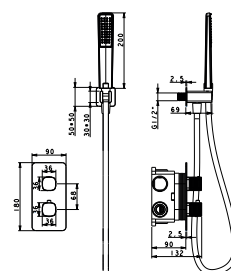

Medium flow rate 20 l/min.

Brass round distributor.

Hose 150cm.

Thermostatic cartridge TURN CLEAN SYSTEM.

Wall bracket shower hand support with water outlet.

Concealed body directly into the wall. With register box.