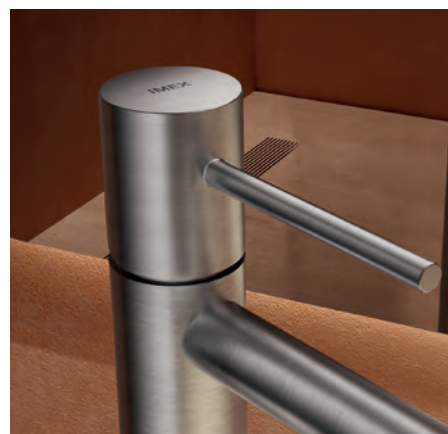

MONZA

SERIES

MONZA

Series

Single-lever high basin.

Single-lever high basin.
Brass body.
Ceramic cartridge Ø26 mm TOP.
Flexible hoses 3/8".

Ref.: **BDM039-3**

Single-lever high basin.
Chrome finish.