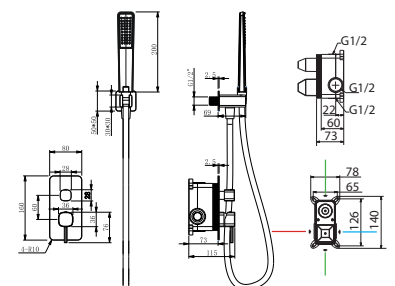

AREZZO

Series

Single-lever concealed shower.

- Stainless steel S.304 shower head 25x40cm, extra-flat design and antilime system.
- Ceiling outlet tube.
- Round 1 position shower hand.
- Single-lever with 2 ways concealed box.
- Medium flow rate 20 l/min.
- Brass round distributor.
- Hose 150cm.
- Ceramic single-lever cartridge Ø35 mm.
- Wall bracket shower hand support with water outlet.
- Concealed body directly into the wall. With register box.