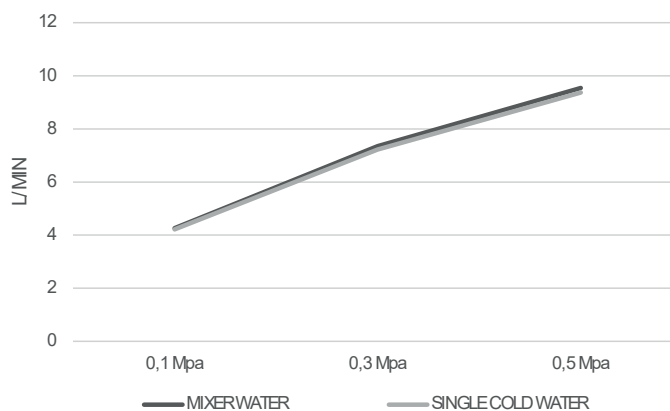

Product sizes (cm)	26.7 x 18.1 x 5,9
Weight (leg)	0.885
Guarantee	5 years
Max. pressure (bar)	5
Min. pressure (bar)	0.5
Optimum pressure (bar)	1-4 (recommended 3)
Max. temperature	85°C
Recommended	65°C

TESTS PERFORMED	LEGISLATION
Corrosion resistance (NSS)	UNE-EN 248:2003
Watertightness	UNE-EN 817:2009
	UNE-EN 1111:2018
Mechanical resistance under pressure	UNE-EN 817:2009
	UNE-EN 1111:2018
Torsional resistance of op. mechanism	UNE-EN 817:2009
Jet dispersion	UNE-EN 19703:2016
Flow rate	UNE-EN 817:2009
	UNE-EN 1111:2018