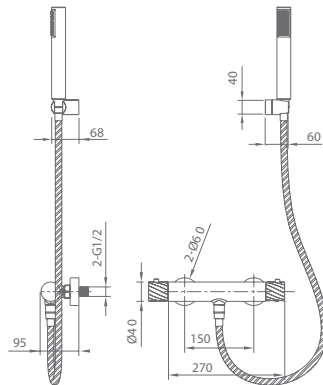

Thermostatic shower kit.

Shower kit faucet.
Wall bracket adjustable ABS shower hand support.
Round 1 position shower hand.
Hose 180cm.
Medium flow rate 12 l/min.
Thermostatic cartridge TURN CLEAN SYSTEM.