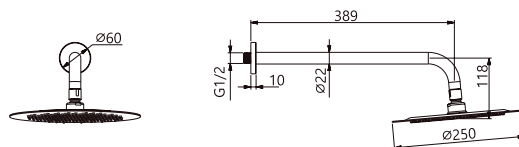

GENOVA

Series

1 way set - shower head.

Stainless steel S.304 shower head Ø25cm, extra-flat design and antilime system.

Wall outlet tube.

Brass single-lever faucet.

Medium flow rate 12 l/min.

Single-lever ceramic cartridge Ø28 mm.