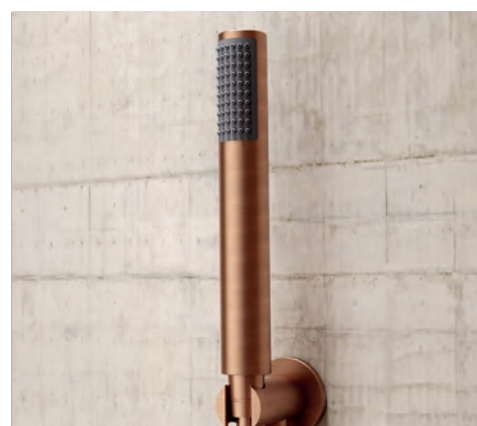

PIAMONTE

Series