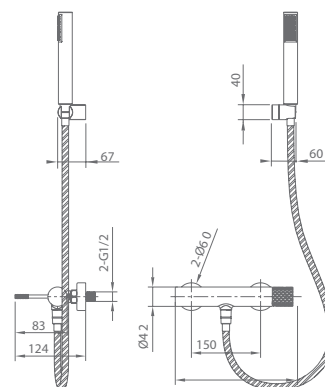

GENOVA

SERIES

GENOVA

Series

Single-lever shower kit.

Brass shower faucet.
Wall bracket adjustable ABS shower hand support.
Round 1 position shower hand.
Hose 180cm.
Medium flow rate 12 l/min.
Single-lever ceramic cartridge $\varnothing 35$ mm.