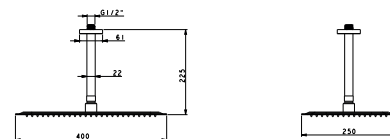

Medium flow rate 20 l/min.

Brass round distributor.

Hose 150cm.

Thermostatic cartridge TURN CLEAN SYSTEM.

Wall bracket shower hand support with water outlet.

Concealed body directly into the wall. With register box.