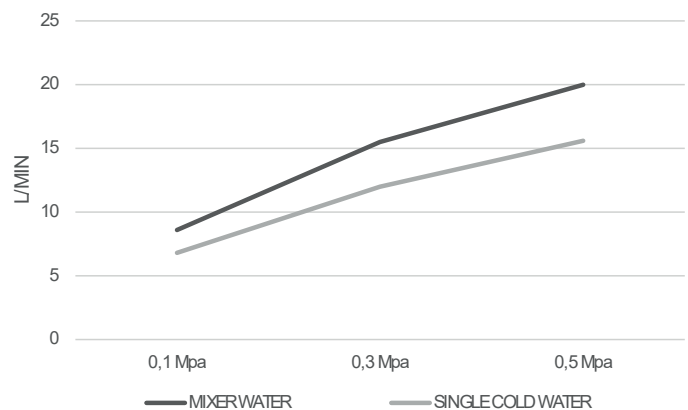

Product sizes (cm)	42 x 25.5 x 7.5
Weight (leg)	2.2
Guarantee	5 years
Max. pressure (bar)	5
Min. pressure (bar)	0.5
Optimum pressure (bar)	1-4 (recommended 3)
Max. temperature	85°C
Recommended	65°C

FIRENZE