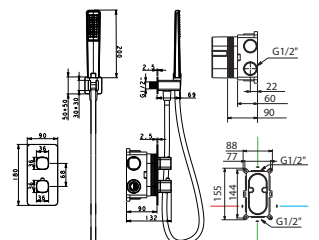

Medium flow rate 20 l/min.

Brass round distributor.

Hose 150cm.

Thermostatic cartridge TURN CLEAN SYSTEM.

Wall bracket shower hand support with water outlet.

Concealed body directly into the wall. With register box.