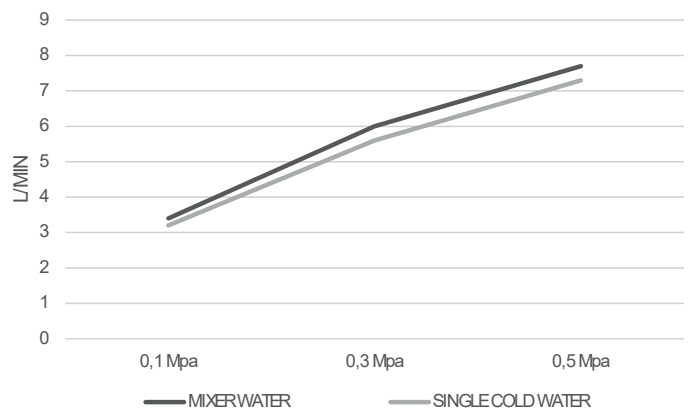

Product sizes (cm)	29 x 17.5 x 6.7
Weight (leg)	1.2
Guarantee	5 years
Max. pressure (bar)	5
Min. pressure (bar)	0.5
Optimum pressure (bar)	1-4 (recommended 3)
Max. temperature	85°C
Recommended	65°C

TESTS PERFORMED	LEGISLATION
Corrosion resistance (NSS)	UNE-EN 248:2003
Watertightness	UNE-EN 817:2009
	UNE-EN 1111:2018
Mechanical resistance under pressure	UNE-EN 817:2009
	UNE-EN 1111:2018
Torsional resistance of op. mechanism	UNE-EN 817:2009
Jet dispersion	UNE-EN 19703:2016
Flow rate	UNE-EN 817:2009
	UNE-EN 1111:2018