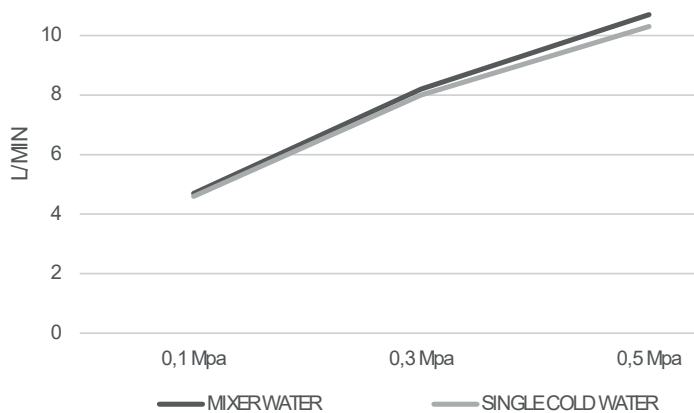

Product sizes (cm)	26.7 x 18.1 x 5,9
Weight (leg)	0.89
Guarantee	5 years
Max. pressure (bar)	5
Min. pressure (bar)	0.5
Optimum pressure (bar)	1-4 (recommended 3)
Max. temperature	85°C
Recommended	65°C

TESTS PERFORMED	LEGISLATION
Corrosion resistance (NSS)	UNE-EN 248:2003
Watertightness	UNE-EN 817:2009
	UNE-EN 1111:2018
Mechanical resistance under pressure	UNE-EN 817:2009
	UNE-EN 1111:2018
Torsional resistance of op. mechanism	UNE-EN 817:2009
Jet dispersion	UNE-EN 19703:2016
Flow rate	UNE-EN 817:2009
	UNE-EN 1111:2018