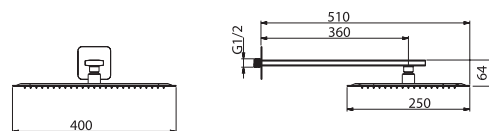

Single-lever with 2 ways concealed box.

Medium flow rate 20 l/min.

Brass round distributor.

Hose 150cm.

Ceramic single-lever cartridge Ø35 mm.

Wall bracket shower hand support with water outlet.

Concealed body directly into the wall. With register box.