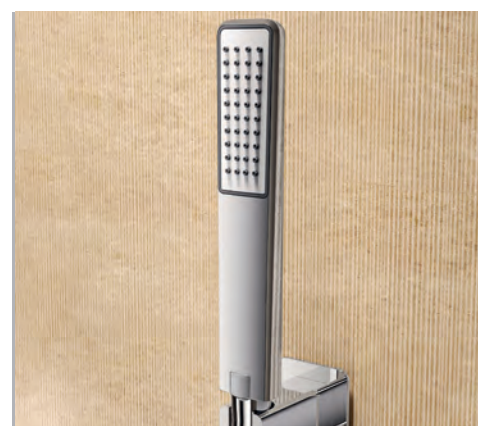

TOSCANA

SERIES

TOSCANA

Series

Thermostatic concealed shower.

Stainless steel S.304 shower head 25x40cm, extra-flat design and antilime system.

Wall outlet tube.

Round 1 position shower hand.