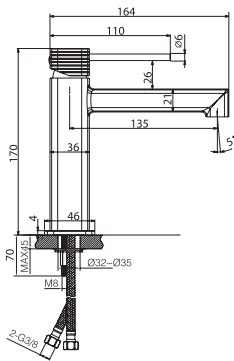

FIRENZE

Series

Ref.: **BDF065-1**

Single-lever basin.
Chrome finish.

Ref.: **BDF065-1NQ**

Single-lever basin.
Brushed nickel finish.

Ref.: **BDF065-1BGM**

Single-lever basin.
Black gun metal finish.

Ref.: **BDF065-10C**

Single-lever basin.
Brushed gold finish.

Ref.: **BDF065-1NG**

Single-lever basin.
Matt black finish.

Ref.: **BDF065-10RC**

Single-lever basin.
Brushed rose gold finish.

Product sizes (cm)	30 x 21 x 5,9
Weight (leg)	0,95
Guarantee	5 years
Max. pressure (bar)	5
Min. pressure (bar)	0,5
Optimum pressure (bar)	1-4 (recommended 3)
Max. temperature	85°C
Recommended	65°C

TESTS PERFORMED	LEGISLATION
Corrosion resistance (NSS)	UNE-EN 248:2003
Watertightness	UNE-EN 817:2009
	UNE-EN 1111:2018
Mechanical resistance under pressure	UNE-EN 817:2009
	UNE-EN 1111:2018
Torsional resistance of op. mechanism	UNE-EN 817:2009
Jet dispersion	UNE-EN 19703:2016
Flow rate	UNE-EN 817:2009
	UNE-EN 1111:2018