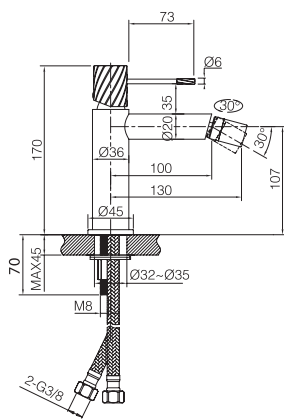

Single-lever bidet.
Brushed rose gold finish.

Product sizes (cm)	26.7 x 18.1 x 5,9
Weight (leg)	0.885
Guarantee	5 years
Max. pressure (bar)	5
Min. pressure (bar)	0.5
Optimum pressure (bar)	1-4 (recommended 3)
Max. temperature	85°C
Recommended	65°C