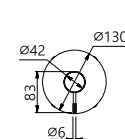

GENOVA

Series

1 way set - shower head.

Stainless steel S.304 shower head Ø25cm, extra-flat design and antilime system.

Wall outlet tube.

Brass single-lever faucet.

Medium flow rate 12 l/min.

Single-lever ceramic cartridge Ø28 mm.