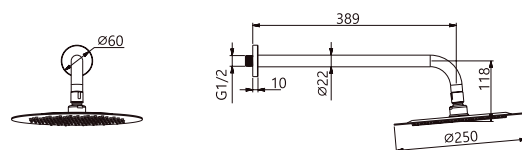

Ref.: **GTA070/OC**

Thermostatic shower set.
Brushed gold finish.

Ref.: **GTA070/ORC**

Thermostatic shower set.
Brushed rose gold finish.

ACCESSORIES

LINE

Series

1 way set - shower head.