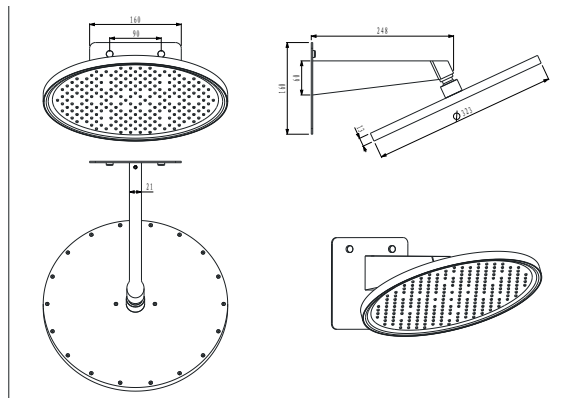

The shower head is only compatible with the 240 mm wall mount, ref. BPC008.

Ref.: **RDN006/OC**

Round shower head.
Brushed gold finish.

Ref.: **RDN006/ORC**

Round shower head.
Brushed rose gold finish.

COMPLEMENTS