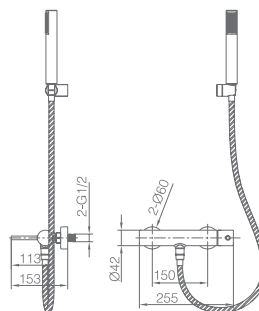

MONZA

SERIES

MONZA

Series

Single-lever shower kit.

Shower kit faucet.
 Wall bracket adjustable ABS shower hand support.
 Round 1 position shower hand.
 Hose 180cm.
 Medium flow rate 12 l/min.
 Single-lever ceramic cartridge $\varnothing 35$ mm.