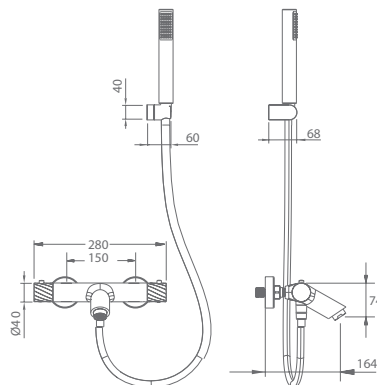

Thermostatic bath/shower kit.

Bath/shower kit faucet.
Wall bracket adjustable ABS shower hand support.
Round 1 position shower hand.
Hose 180cm.
Medium flow rate 12 l/min.
Thermostatic cartridge TURN CLEAN SYSTEM.