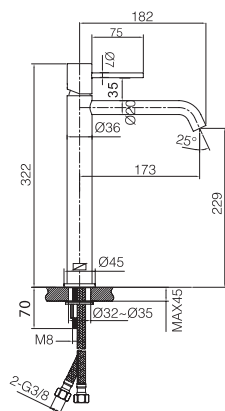

Ref.: **BDM039-3**

Single-lever high basin.
Chrome finish.

Single-lever high basin.
Brushed nickel finish.

Ref.: **BDM039-3BGM**

Single-lever high basin.
Black gun metal finish.

Single-lever high basin.
Brushed gold finish.

Ref.: **BDM039-3NG**

Single-lever high basin.
Matt black finish.

Single-lever high basin.
Brushed rose gold finish.

Product sizes (cm)	39 x 21 x 5,9
Weight (leg)	1.153
Guarantee	5 years
Max. pressure (bar)	5
Min. pressure (bar)	0.5
Optimum pressure (bar)	1-4 (recommended 3)
Max. temperature	85°C
Recommended	65°C

TESTS PERFORMED	LEGISLATION
Corrosion resistance (NSS)	UNE-EN 248:2003
Watertightness	UNE-EN 817:2009
	UNE-EN 1111:2018
Mechanical resistance under pressure	UNE-EN 817:2009
	UNE-EN 1111:2018
Torsional resistance of op. mechanism	UNE-EN 817:2009
Jet dispersion	UNE-EN 19703:2016
Flow rate	UNE-EN 817:2009
	UNE-EN 1111:2018