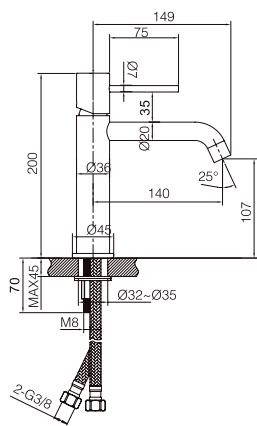

Ref.: **BDM039-1OC**

Single-lever basin.
Brushed gold finish.

Ref.: **BDM039-1ORC**

Single-lever basin.
Brushed rose gold finish.