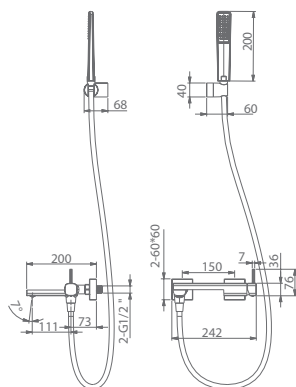

SERIES

TOSCANA

Series

Single-lever bath/shower kit.

Bath/shower kit faucet.
 Wall bracket ajustable ABS shower hand support.
 Round 1 position shower hand.
 Hose 180cm.
 Medium flow rate 12 l/min.
 Single-lever ceramic cartridge Ø35 mm.