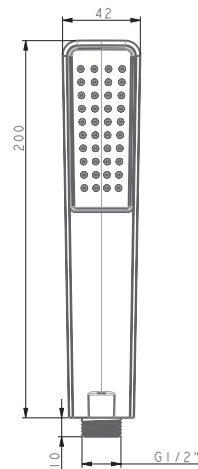

Ref.: **MDH013**

Shower hand.
Chrome finish.

Ref.: **MDH013/BGM**

Shower hand.
Black gun metal finish.

Ref.: **MDH013/NG**

Shower hand.
Matt black finish.

Ref.: **MDH013/NQ**

Shower hand.
Brushed nickel finish.

Ref.: **MDH013/OC**

Shower hand.
Brushed gold finish.

Ref.: **MDH013/ORC**

Shower hand.
Brushed rose gold finish.

Henk shower hand.
1 position shower hand.
ABS hand shower, ergonomic and anti-lime.