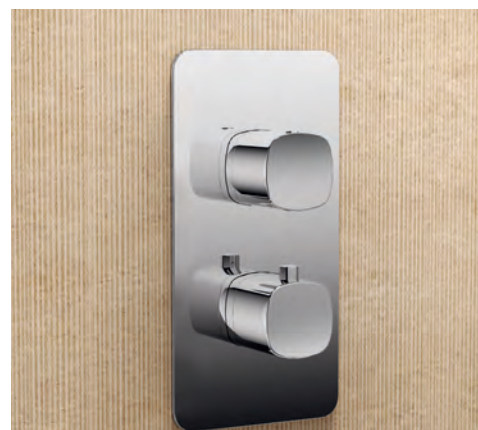

TOSCANA

SERIES

TOSCANA

Series

Thermostatic concealed shower.

Stainless steel S.304 shower head 25x40cm, extra-flat design and antilime system.

Wall outlet tube.

Round 1 position shower hand.