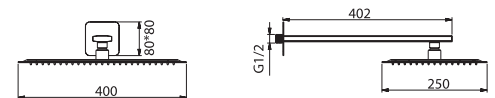

FIRENZE

SERIES

FIRENZE

Series

Thermostatic concealed shower.

Stainless steel S.304 shower head 25x40cm, extra-flat design and antilime system.
 Wall outlet tube.
 Round 1 position shower hand.
 Single-lever with 2 ways concealed box.
 Medium flow rate 20 l/min.
 Brass round distributor.
 Hose 150cm.
 Thermostatic cartridge TURN CLEAN SYSTEM.
 Wall bracket shower hand support with water outlet.
 Concealed body directly into the wall. With register box.