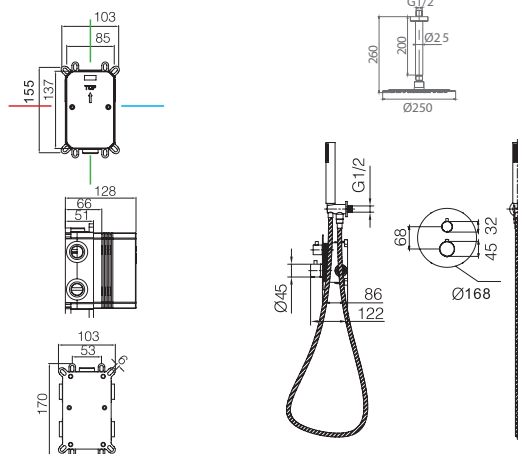

Medium flow rate 20 l/min.

Brass round distributor.

Hose 150cm.

Thermostatic cartridge TURN CLEAN SYSTEM.

Wall bracket shower hand support with water outlet.

Concealed body directly into the wall. With register box.