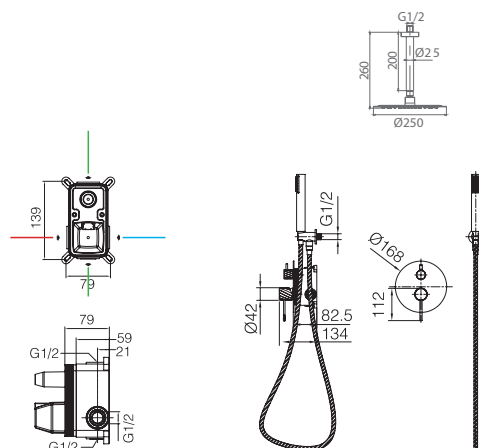

Single-lever with 2 ways concealed box.

Medium flow rate 20 l/min.

Brass round distributor.

Hose 150cm.

Ceramic single-lever cartridge Ø35 mm.

Wall bracket shower hand support with water outlet.

Concealed body directly into the wall. With register box.