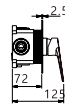

BELGICA

Series

Ref.: **SRZ044**

1 way set - shower head.
Chrome finish.