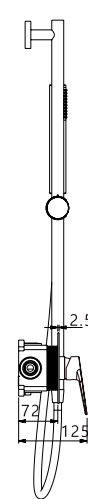

1 way set - shower head.
Chrome finish.

Ref.: **SRZ044/NG**

1 way set - shower head.
Matt black finish.

Ref.: **SMZ044**

1 way set - bar support handle.
Chrome finish.

Ref.: **SMZ044/NG**

1 way set - bar support handle.
Matt black finish.