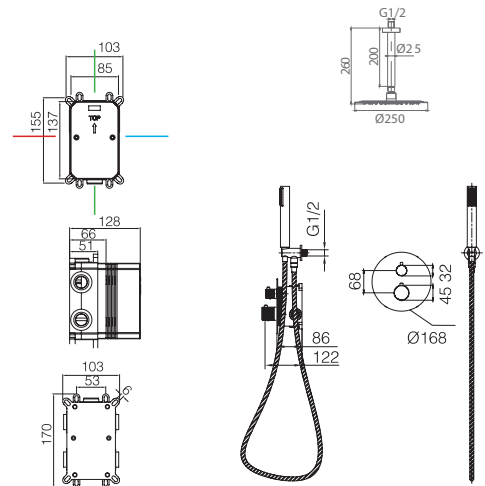

Thermostatic concealed shower.

Stainless steel S.304 shower head Ø25cm, extra-flat design and antilime system.
Ceiling outlet tube.
Round 1 position shower hand.
Single-lever with 2 ways concealed box.
Medium flow rate 20 l/min.
Brass round distributor.
Hose 150cm.
Thermostatic cartridge TURN CLEAN SYSTEM.
Wall bracket shower hand support with water outlet.
Concealed body directly into the wall. With register box.