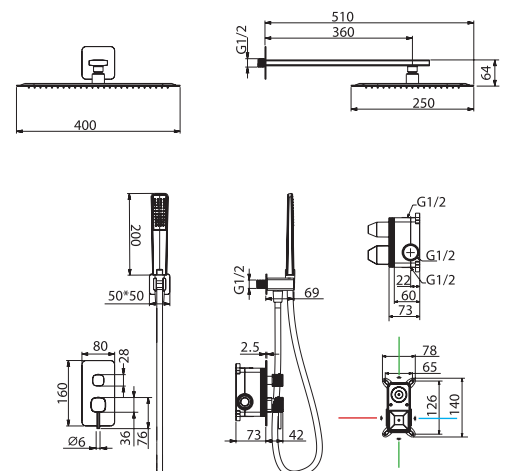

FIRENZE

SERIES

FIRENZE

Series

Single-lever concealed shower.

- Stainless steel S.304 shower head 25x40cm, extra-flat design and antilime system.
- Wall outlet tube.
- Round 1 position shower hand.
- Single-lever with 2 ways concealed box.
- Medium flow rate 20 l/min.
- Brass round distributor.
- Hose 150cm.
- Ceramic single-lever cartridge $\varnothing 35$ mm.
- Wall bracket shower hand support with water outlet.
- Concealed body directly into the wall. With register box.