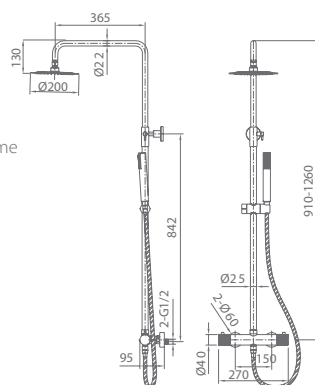

SERIES

GENOVA

Series

Thermostatic shower set.

Stainless steel S.304 extensible round bar.
 Stainless steel S.304 shower head Ø20 cm, extra flat design and antilime system.
 Elevated adjustable support handle.
 Round 1 position shower hand.
 Thermostatic with integrated flow-diverter
 Medium flow rate 12 l/min.
 Hose 150cm.
 Thermostatic cartridge TURN CLEAN SYSTEM.