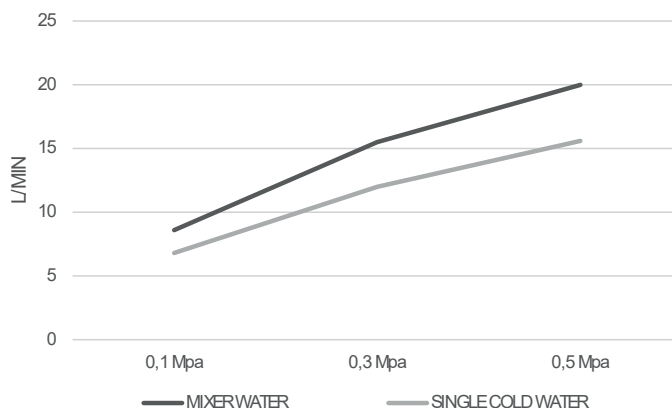

Product sizes (cm)	42 x 25.5 x 7.5
Weight (leg)	2.35
Guarantee	5 years
Max. pressure (bar)	5
Min. pressure (bar)	0.5
Optimum pressure (bar)	1-4 (recommended 3)
Max. temperature	85°C
Recommended	65°C

TESTS PERFORMED	LEGISLATION
Corrosion resistance (NSS)	UNE-EN 248:2003
Watertightness	UNE-EN 817:2009
	UNE-EN 1111:2018
Mechanical resistance under pressure	UNE-EN 817:2009
	UNE-EN 1111:2018
Torsional resistance of op. mechanism	UNE-EN 817:2009
Jet dispersion	UNE-EN 19703:2016
Flow rate	UNE-EN 817:2009
	UNE-EN 1111:2018