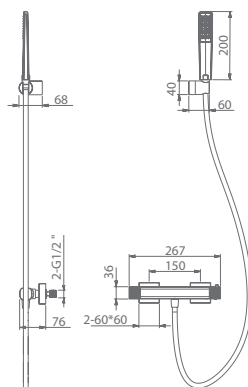

FIRENZE

Series

Thermostatic shower kit.

Shower kit faucet.
 Wall bracket ajustable ABS shower hand support.
 Round 1 position shower hand.
 Hose 180cm.
 Medium flow rate 12 l/min.
 Thermostatic cartridge TURN CLEAN SYSTEM.