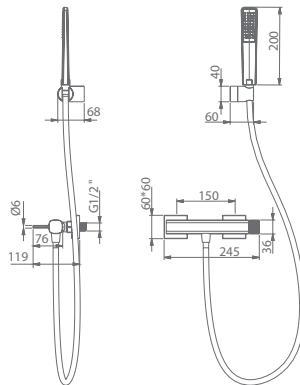

FIRENZE

SERIES

FIRENZE

Series

Single-lever shower kit.

Shower kit faucet.
 Wall bracket ajustable ABS shower hand support.
 Round 1 position shower hand.
 Hose 180cm.
 Medium flow rate 12 l/min.
 Single-lever ceramic cartridge Ø35 mm.