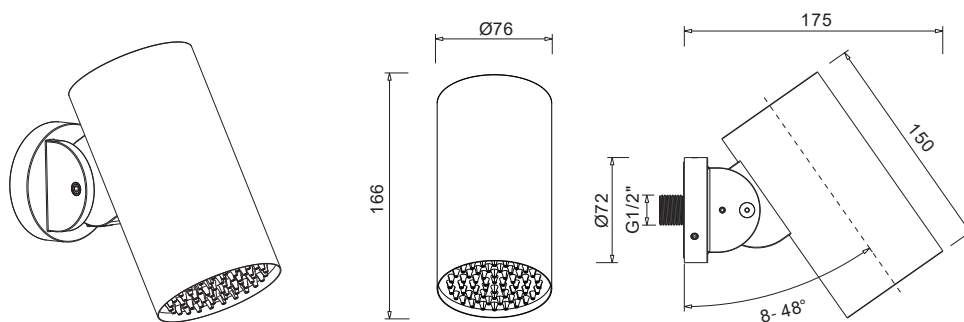

Ref.: **RDN007/OC**

Round shower head.
Brushed gold finish.

Ref.: **RDN007/ORC**

Round shower head.
Brushed rose gold finish.

TUBE Series

Ref.: **RDC007**

Square shower head.
Chrome finish.

Ref.: **RDC007/BGM**