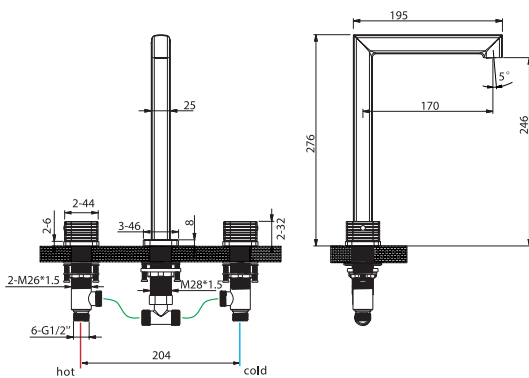

Two-handle high basin faucet
Brushed gold finish.

Ref: **BAF065/ORC**

Two-handle high basin faucet
Brushed rose gold finish.

Product sizes (cm)	42 x 25.5 x 7.5
Weight (leg)	2.35
Guarantee	5 years
Max. pressure (bar)	5
Min. pressure (bar)	0.5
Optimum pressure (bar)	1-4 (recommended 3)
Max. temperature	85°C
Recommended	65°C