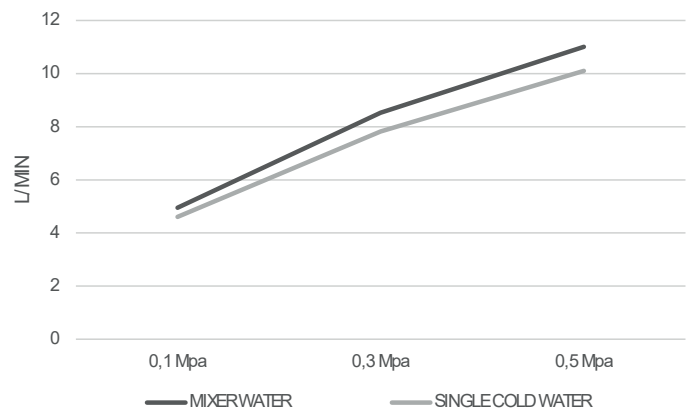

Product sizes (cm)	39 x 21 x 5,9
Weight (leg)	1.2
Guarantee	5 years
Max. pressure (bar)	5
Min. pressure (bar)	0.5
Optimum pressure (bar)	1-4 (recommended 3)
Max. temperature	85°C
Recommended	65°C

TESTS PERFORMED	LEGISLATION
Corrosion resistance (NSS)	UNE-EN 248:2003
Watertightness	UNE-EN 817:2009
	UNE-EN 1111:2018
Mechanical resistance under pressure	UNE-EN 817:2009
	UNE-EN 1111:2018
Torsional resistance of op. mechanism	UNE-EN 817:2009
Jet dispersion	UNE-EN 19703:2016
Flow rate	UNE-EN 817:2009
	UNE-EN 1111:2018