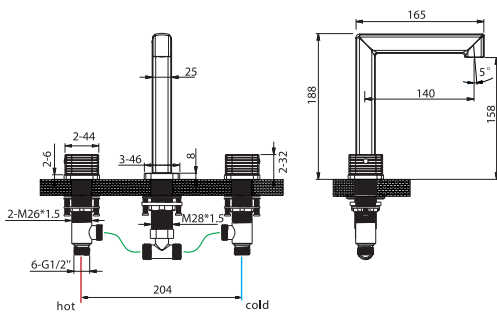

Ref.: **BBF065/ORC**

Two-handle basin.
Brushed rose gold finish.