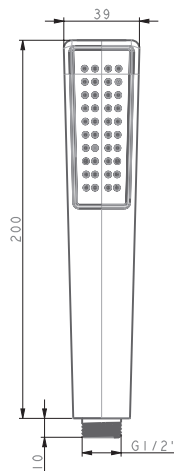

GENOVA

Series

Ref.: **MDV014**

Shower hand.
Chrome finish.

Ref.: **MDV014/BGM**

Shower hand.
Black gun metal finish.

Ref.: **MDV014/NG**

Shower hand.
Matt black finish.

Ref.: **MDV014/NQ**

Shower hand.
Brushed nickel finish.

Ref.: **MDV014/OC**

Shower hand.
Brushed gold finish.

Ref.: **MDV014/ORC**

Shower hand.
Brushed rose gold finish.

Genova shower hand.
1 position shower hand.
ABS hand shower, ergonomic and anti-lime.