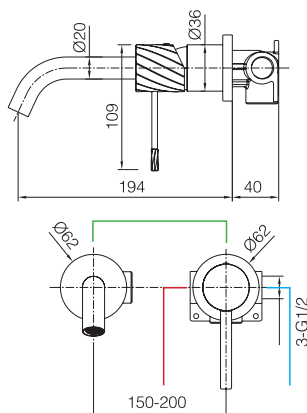

Ref.: **GLB063/ORC**

Concealed single-lever basin.
Brushed rose gold finish.