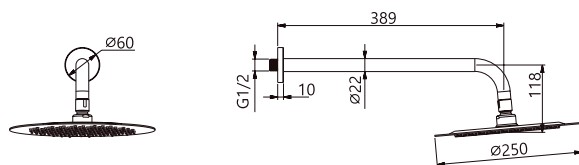

MONZA

Series

1 way set - shower head.

Stainless steel S.304 Ø250 mm, extra flat and antilime system shower head.

Wall outlet tube.

Brass body.

Medium flow rate 12 l/min.

Ceramic single-lever cartridge Ø35 mm.