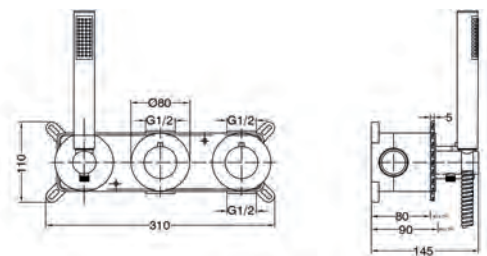

Thermostatic shower set.

Stainless steel S.304 spotlight round shower head Ø80mm, antilime.
With 1/2" thread and base Ø72mm.
Fixed support handle.
Round 3 positions shower hand.
Thermostatic with integrated flow-diverter
Medium flow rate 12 l/min.
Hose 150cm.
Thermostatic cartridge TURN CLEAN SYSTEM.