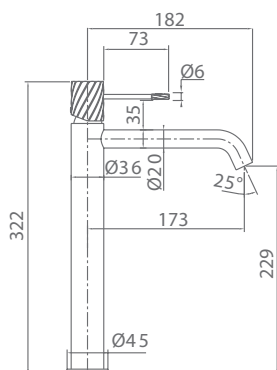

Ref.: **BDB063-3**

Single-lever high basin.
Chrome finish.

Ref.: **BDB063-3BGM**

Single-lever high basin.
Black gun metal finish.

Ref.: **BDB063-3NG**

Single-lever high basin.
Matt black finish.

Single-lever high basin.
Brushed nickel finish.

Single-lever high basin.
Brushed gold finish.

Single-lever high basin.
Brushed rose gold finish.