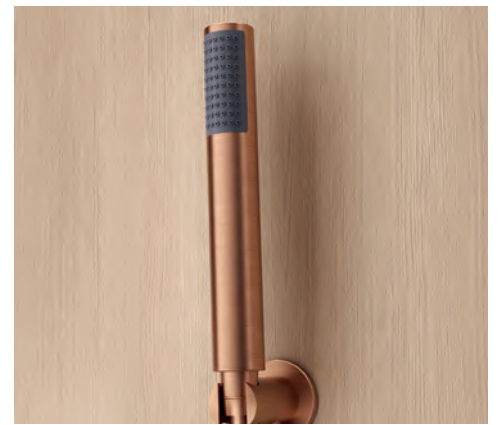

Ref.: **GTG053/ORC**

Thermostatic concealed shower.
Brushed rose gold finish.

PIAMONTE

Series

Thermostatic concealed shower.

Stainless steel S.304 shower head Ø25cm, extra-flat design and antilime system.
 Ceiling outlet tube.
 Round 1 position shower hand.
 Single-lever with 2 ways concealed box.
 Medium flow rate 20 l/min.
 Brass round distributor.
 Hose 150cm.
 Thermostatic cartridge TURN CLEAN SYSTEM.
 Wall bracket shower hand support with water outlet.
 Concealed body directly into the wall. With register box.