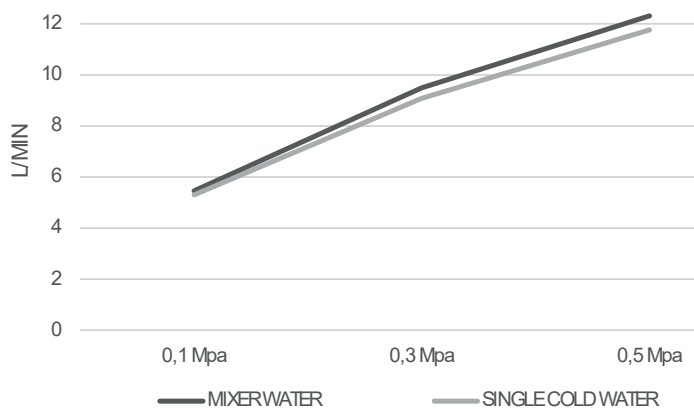

Product sizes (cm)	29 x 17,6 x 6,7
Weight (leg)	1,1
Guarantee	5 years
Max. pressure (bar)	5
Min. pressure (bar)	0,5
Optimum pressure (bar)	1-4 (recommended 3)
Max. temperature	85°C
Recommended	65°C

TESTS PERFORMED	LEGISLATION
Corrosion resistance (NSS)	UNE-EN 248:2003
Watertightness	UNE-EN 817:2009
	UNE-EN 1111:2018
Mechanical resistance under pressure	UNE-EN 817:2009
	UNE-EN 1111:2018
Torsional resistance of op. mechanism	UNE-EN 817:2009
Jet dispersion	UNE-EN 19703:2016
Flow rate	UNE-EN 817:2009
	UNE-EN 1111:2018