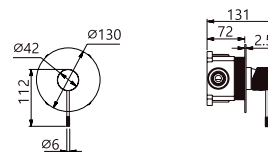

LINE

Series

1 way set - shower head.

Stainless steel S.304 Ø250 mm, extra flat and antilime system shower head.

Wall outlet tube.

Brass body.

Medium flow rate 12 l/min.

Ceramic single-lever cartridge Ø28 mm.