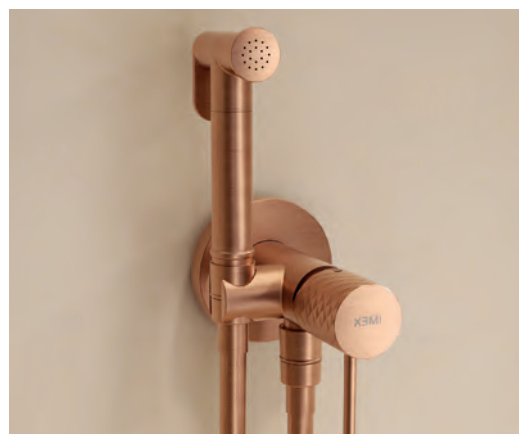

Hose 150cm.

Single-lever ceramic cartridge Ø28 mm.

GENOVA

Series

Ref.: **SMG053**

1 way set - bar support handle.
Chrome finish.

Ref.: **SMG053/BGM**

1 way set - bar support handle.
Black gun metal finish.

Ref.: **SMG053/ORC**

1 way set - bar support handle.
Brushed rose gold finish.

GENOVA

Series

Concealed single-lever bidet.

Single-lever concealed faucet.

Hot/Cold water.

1 position shower hand.