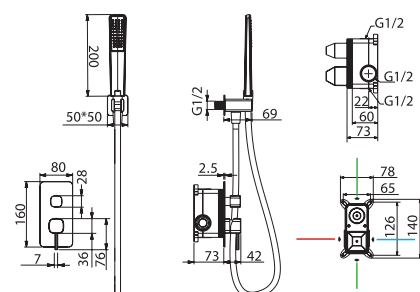

Single-lever with 2 ways concealed box.

Medium flow rate 20 l/min.

Brass round distributor.

Hose 150cm.

Ceramic single-lever cartridge Ø35 mm.

Wall bracket shower hand support with water outlet.

Concealed body directly into the wall. With register box.