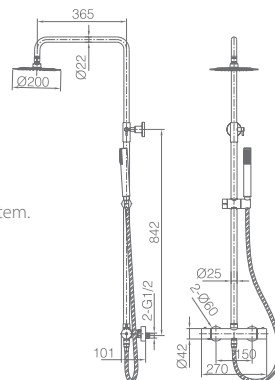

Series

Single-lever shower set.

Stainless steel S.304 telescopic bar.
 Stainless steel S.304 shower head Ø20 cm, extra flat design and antilime system.
 Elevated adjustable support handle.
 Round 1 position shower hand.
 Single-lever with integrated flow-diverter.
 Medium flow rate 12 l/min.
 Hose 150cm.
 Single-lever ceramic cartridge Ø35 mm.

MONZA

SERIES

MONZA

Series

Thermostatic shower set.

Stainless steel S.304 telescopic bar.
 Stainless steel S.304 shower head Ø20 cm, extra flat design and antilime system.
 Elevated adjustable support handle.
 Round 1 position shower hand.
 Thermostatic with integrated flow-diverter
 Medium flow rate 12 l/min.
 Hose 150cm.
 Thermostatic cartridge TURN CLEAN SYSTEM.