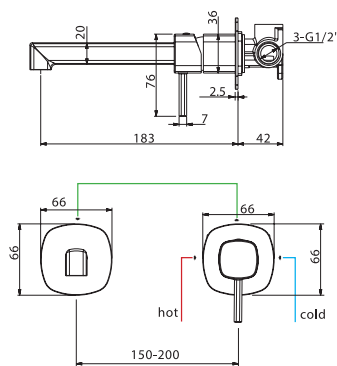

Ref.: **GLT064/ORC**

Concealed single-lever basin.
Brushed rose gold finish.