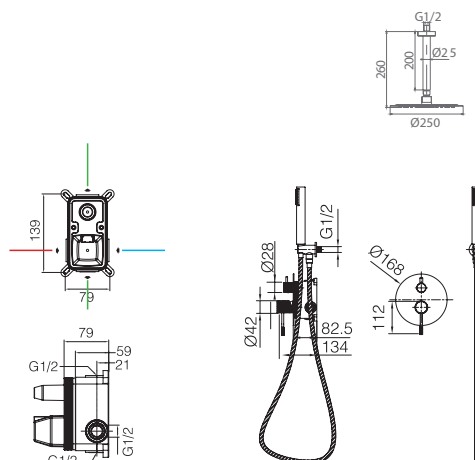

PIAMONTE

Series

Single-lever concealed shower.

Stainless steel S.304 shower head Ø25cm, extra-flat design and antilime system.
 Ceiling outlet tube.
 Round 1 position shower hand.
 Single-lever with 2 ways concealed box.
 Medium flow rate 20 l/min.
 Brass round distributor.
 Hose 150cm.
 Ceramic single-lever cartridge Ø35 mm.
 Wall bracket shower hand support with water outlet.
 Concealed body directly into the wall. With register box.