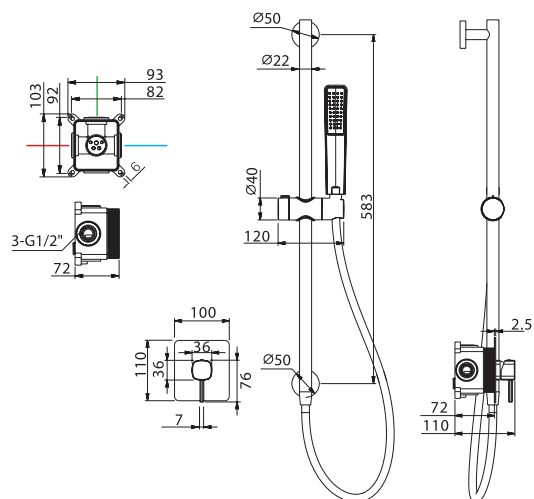

Single-lever 1 way concealed shower - handle bar.

Stainless steel S.304 round bar with water inlet.
Elevated adjustable support handle.
1 position shower hand.
Brass single-lever faucet.
Medium flow rate 10 l/min.
Hose 150cm.
Single-lever ceramic cartridge $\varnothing 28$ mm.