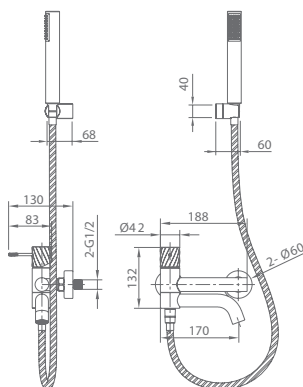

BLESS

SERIES

BLESS

Series

Single-lever bath/shower kit.

Bath/shower kit faucet.
 Wall bracket ajustable ABS shower hand support.
 Round 1 position shower hand.
 Hose 180cm.
 Medium flow rate 12 l/min.
 Single-lever ceramic cartridge $\varnothing 35$ mm.