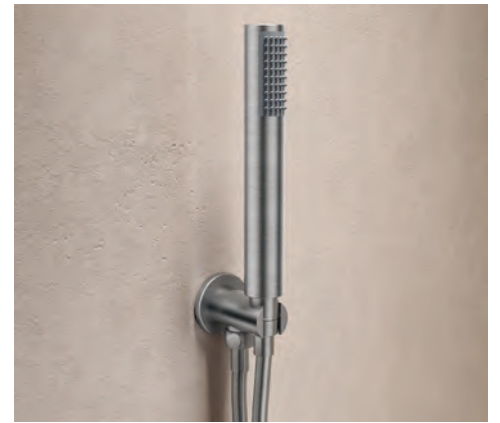

MONZA

SERIES

MONZA

Series

Single-lever concealed shower.

Stainless steel S.304 shower head Ø25cm, extra-flat design and antilime system.

Wall outlet tube.

Round 1 position shower hand.

Single-lever with 2 ways concealed box.

Medium flow rate 20 l/min.

Brass round distributor.

Hose 150cm.

Ceramic single-lever cartridge Ø35 mm.

Wall bracket shower hand support with water outlet.

Concealed body directly into the wall. With register box.