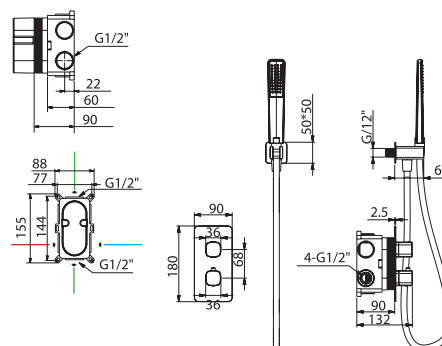

Single-lever with 2 ways concealed box.

Medium flow rate 20 l/min.

Brass round distributor.

Hose 150cm.

Thermostatic cartridge TURN CLEAN SYSTEM.

Wall bracket shower hand support with water outlet.

Concealed body directly into the wall. With register box.