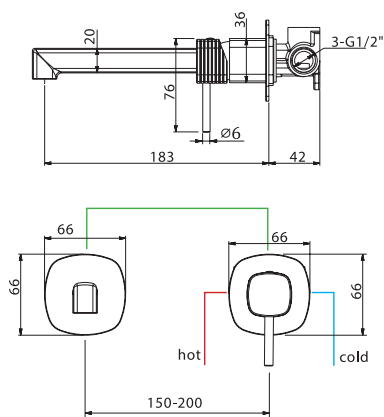

Product sizes (cm)	29 x 17.5 x 6.7
Weight (leg)	1.2
Guarantee	5 years
Max. preassure (bar)	5
Min. preassure (bar)	0.5
Optimum preassure (bar)	1-4 (recommended 3)
Max. temperature	85°C
Recommended	65°C