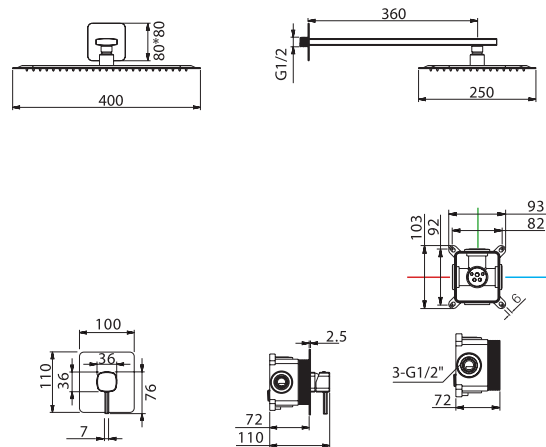

TOSCANA

Series

Single-lever 1 way concealed shower - showerhead.

Stainless steel S.304 shower head 25x40cm, extra-flat design and antilime system.

Wall outlet tube.

Brass single-lever faucet.

Medium flow rate 12 l/min.

Single-lever ceramic cartridge $\varnothing 28$ mm.