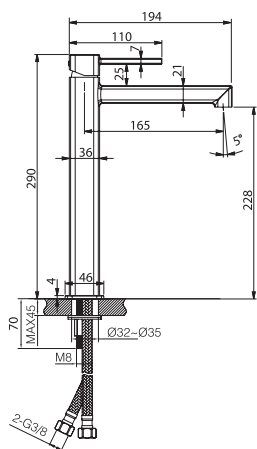

Single-lever high basin.
Brushed nickel finish.

Ref.: **BDT064-3OC**

Single-lever high basin.
Brushed gold finish.

Ref.: **BDT064-3ORC**

Single-lever high basin.
Brushed rose gold finish.

Product sizes (cm)	39 x 21 x 5,9
Weight (leg)	1.35
Guarantee	5 years
Max. preassure (bar)	5
Min. preassure (bar)	0.5
Optimum preassure (bar)	1-4 (recommended 3)
Max. temperature	85°C
Recommended	65°C