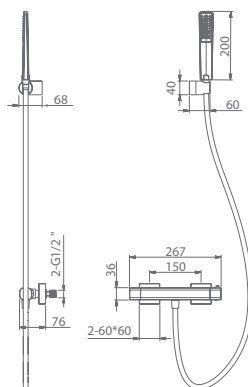

Thermostatic shower kit.

Shower kit faucet.
Wall bracket ajustable ABS shower hand support.
Round 1 position shower hand.
Hose 180cm.
Medium flow rate 12 l/min.
Thermostatic cartridge TURN CLEAN SYSTEM.