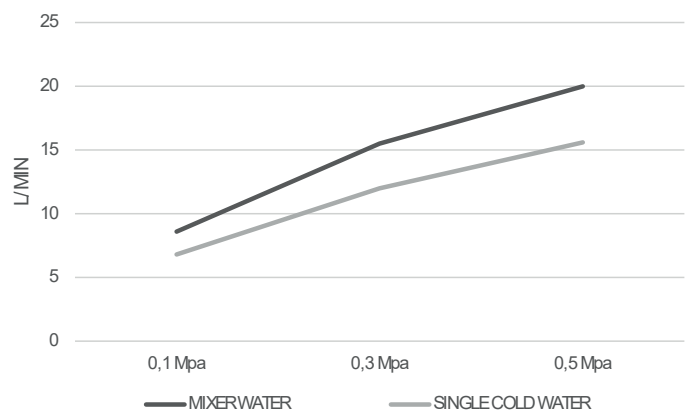

Product sizes (cm)	42 x 25.5 x 7.5
Weight (leg)	2.35
Guarantee	5 years
Max. pressure (bar)	5
Min. pressure (bar)	0.5
Optimum pressure (bar)	1-4 (recommended 3)
Max. temperature	85°C
Recommended	65°C

TESTS PERFORMED	LEGISLATION
Corrosion resistance (NSS)	UNE-EN 248:2003
Watertightness	UNE-EN 817:2009
	UNE-EN 1111:2018
Mechanical resistance under pressure	UNE-EN 817:2009
	UNE-EN 1111:2018
Torsional resistance of op. mechanism	UNE-EN 817:2009
Jet dispersion	UNE-EN 19703:2016
Flow rate	UNE-EN 817:2009
	UNE-EN 1111:2018