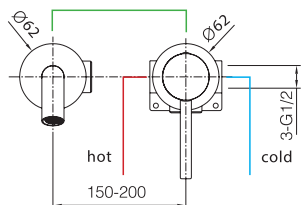

Ref.: **GLM039/ORC**

Concealed single-lever basin.
Brushed rose gold finish.

Product sizes (cm)	29 x 17,6 x 6,7
Weight (leg)	1,1
Guarantee	5 years
Max. pressure (bar)	5
Min. pressure (bar)	0,5
Optimum pressure (bar)	1-4 (recommended 3)
Max. temperature	85°C
Recommended	65°C

TESTS PERFORMED	LEGISLATION
Corrosion resistance (NSS)	UNE-EN 248:2003
Watertightness	UNE-EN 817:2009
	UNE-EN 1111:2018
Mechanical resistance under pressure	UNE-EN 817:2009
	UNE-EN 1111:2018
Torsional resistance of op. mechanism	UNE-EN 817:2009
Jet dispersion	UNE-EN 19703:2016
Flow rate	UNE-EN 817:2009
	UNE-EN 1111:2018