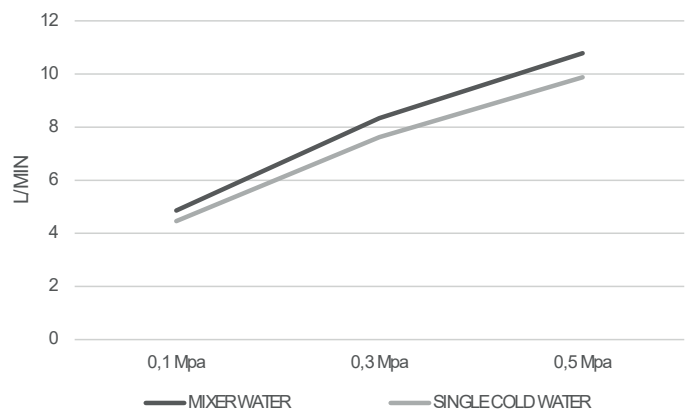

Product sizes (cm)	26.7 x 18.1 x 5,9
Weight (leg)	0,9
Guarantee	5 years
Max. pressure (bar)	5
Min. pressure (bar)	0,5
Optimum pressure (bar)	1-4 (recommended 3)
Max. temperature	85°C
Recommended	65°C

TESTS PERFORMED	LEGISLATION
Corrosion resistance (NSS)	UNE-EN 248:2003
Watertightness	UNE-EN 817:2009
	UNE-EN 1111:2018
Mechanical resistance under pressure	UNE-EN 817:2009
	UNE-EN 1111:2018
Torsional resistance of op. mechanism	UNE-EN 817:2009
Jet dispersion	UNE-EN 19703:2016
Flow rate	UNE-EN 817:2009
	UNE-EN 1111:2018