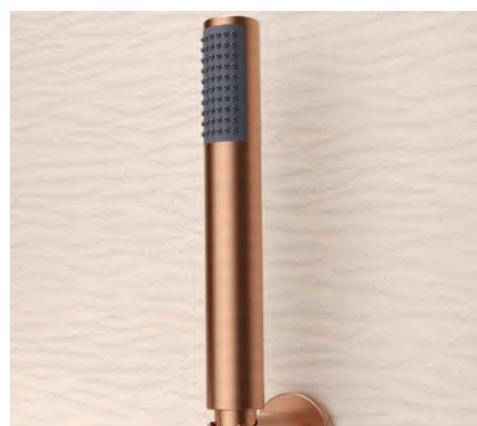

GENOVA

SERIES

GENOVA

Series

Single-lever concealed shower.

Stainless steel S.304 shower head Ø25cm, extra-flat design and antilime system.

Wall outlet tube.

Round 1 position shower hand.