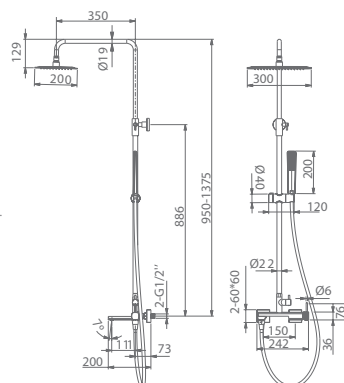

FIRENZE

SERIES

FIRENZE

Series

Single-lever shower/bath set.

Stainless steel S.304 telescopic "SLIM" bar.
 Stainless steel S.304 shower head 20x30cm, extra-flat design and antilime system.
 Elevated adjustable support handle.
 Round 1 position shower hand.
 Brass single-lever faucet.con caño de bañera plegable.
 Round distributor.
 Medium flow rate 12 l/min.
 Hose 180cm.
 Single-lever ceramic cartridge Ø28 mm.