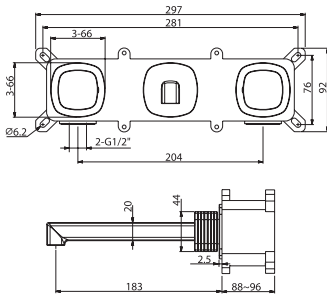

Ref.: BPF065/ORC

Two-handle concealed basin.
Brushed rose gold finish.