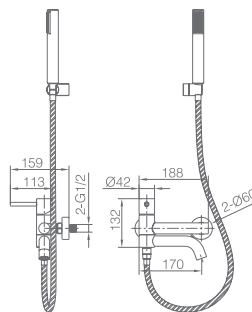

Single-lever bath/shower kit.

- Bath/shower kit faucet.
- Wall bracket adjustable ABS shower hand support.
- Round 1 position shower hand.
- Hose 180cm.
- Medium flow rate 12 l/min.
- Single-lever ceramic cartridge $\varnothing 35$ mm.