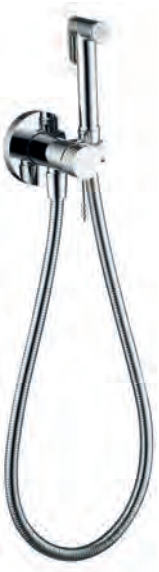

GENOVA

Series

Ref.: **RDG053**

Concealed single-lever bidet.
Chrome finish.