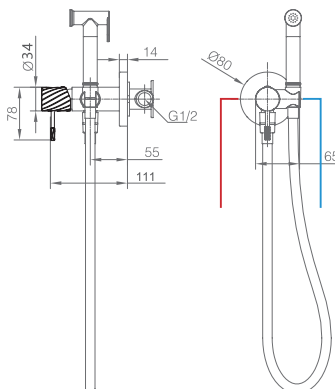

Concealed single-lever bidet.

Single-lever concealed faucet.

Hot/Cold water.

1 position shower hand.

Hose PVC.

Brass body.

Concealed body directly into the wall.

Without register box.

Ceramic cartridge Ø25 mm.