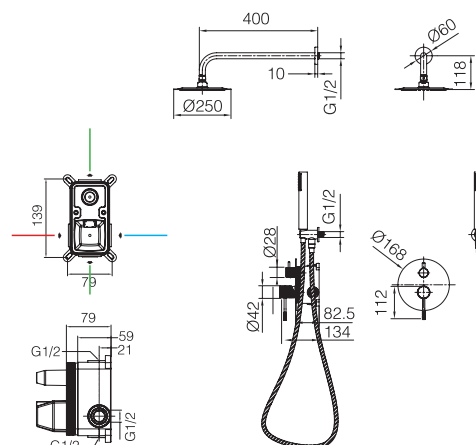

Single-lever concealed shower.

Stainless steel S.304 shower head Ø25cm, extra-flat design and antilime system.

Wall outlet tube.

Round 1 position shower hand.

Single-lever with 2 ways concealed box.

Medium flow rate 20 l/min.

Brass round distributor.

Hose 150cm.

Ceramic single-lever cartridge Ø35 mm.

Wall bracket shower hand support with water outlet.

Concealed body directly into the wall. With register box.