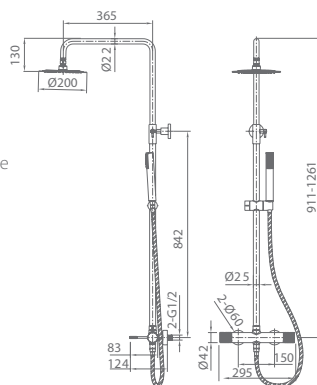

GENOVA

SERIES

GENOVA

SERIES

GENOVA

Series

Single-lever shower set.

Stainless steel S.304 telescopic bar.
 Stainless steel S.304 shower head Ø20 cm, extra flat design and antilime system.
 Elevated adjustable support handle.
 Round 1 position shower hand.
 Single-lever with integrated flow-diverter.
 Medium flow rate 12 l/min.
 Hose 150cm.
 Single-lever ceramic cartridge Ø35 mm.