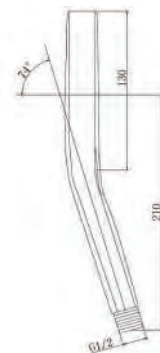

Ref.: **MDP021/NQ**

Shower hand.
Brushed nickel finish.

Ref.: **MDP021/OC**

Shower hand.
Brushed gold finish.

Ref.: **MDP021/ORC**

Shower hand.
Brushed rose gold finish.

Portland shower hand.
3 positions shower hand.
ABS hand shower, ergonomic and anti-lime.
Dimensions 12x12 mm.