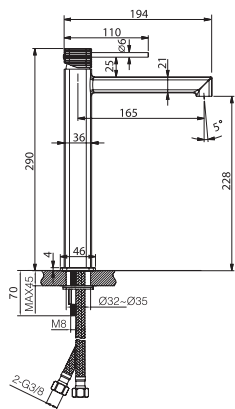

Product sizes (cm)	39 x 21 x 5,9
Weight (leg)	1.35
Guarantee	5 years
Max. pressure (bar)	5
Min. pressure (bar)	0.5
Optimum pressure (bar)	1-4 (recommended 3)
Max. temperature	85°C
Recommended	65°C

TESTS PERFORMED	LEGISLATION
Corrosion resistance (NSS)	UNE-EN 248:2003
Watertightness	UNE-EN 817:2009
	UNE-EN 1111:2018
Mechanical resistance under pressure	UNE-EN 817:2009
	UNE-EN 1111:2018
Torsional resistance of op. mechanism	UNE-EN 817:2009
Jet dispersion	UNE-EN 19703:2016
Flow rate	UNE-EN 817:2009
	UNE-EN 1111:2018