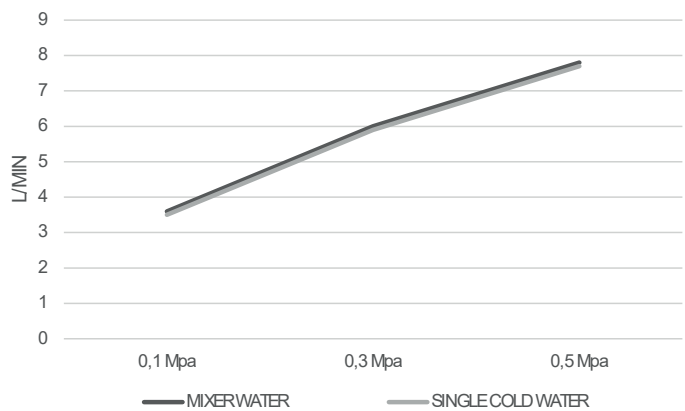

FIRENZE

Series

Ref.: **BDF065-3**

Single-lever high basin.
Chrome finish.

Ref.: **BDF065-3NQ**

Single-lever high basin.
Brushed nickel finish.

Ref.: **BDF065-3BGM**

Single-lever high basin.
Black gun metal finish.

Ref.: **BDF065-3OC**

Single-lever high basin.
Brushed gold finish.

Ref.: **BDF065-3NG**

Single-lever high basin.
Matt black finish.

Ref.: **BDF065-3ORC**

Single-lever high basin.
Brushed rose gold finish.

Product sizes (cm)	39 x 21 x 5,9
Weight (leg)	1.35
Guarantee	5 years
Max. pressure (bar)	5
Min. pressure (bar)	0.5
Optimum pressure (bar)	1-4 (recommended 3)
Max. temperature	85°C
Recommended	65°C

TESTS PERFORMED	LEGISLATION
Corrosion resistance (NSS)	UNE-EN 248:2003
Watertightness	UNE-EN 817:2009
	UNE-EN 1111:2018
Mechanical resistance under pressure	UNE-EN 817:2009
	UNE-EN 1111:2018
Torsional resistance of op. mechanism	UNE-EN 817:2009
Jet dispersion	UNE-EN 19703:2016
Flow rate	UNE-EN 817:2009
	UNE-EN 1111:2018