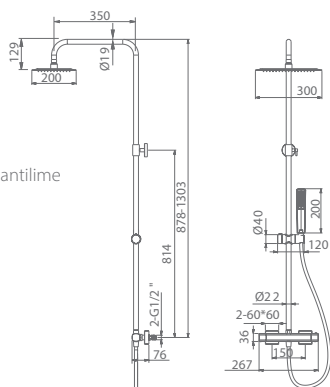

TOSCANA

SERIES

TOSCANA

Series

Thermostatic shower set.

Stainless steel S.304 telescopic "SLIM" bar.
 Stainless steel S.304 shower head 20x30cm, extra-flat design and antilime system.
 Elevated adjustable support handle.
 Round 1 position shower hand.
 Single-lever with integrated flow-diverter.
 Medium flow rate 12 l/min.
 Hose 150cm.
 Thermostatic cartridge TURN CLEAN SYSTEM.