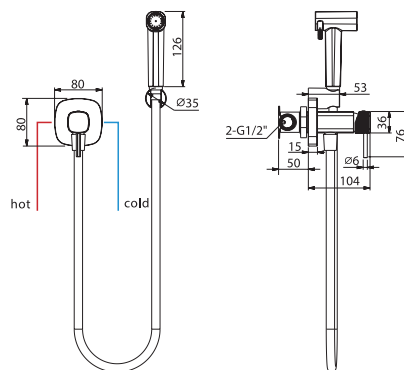

Concealed single-lever bidet

Concealed single-lever bidet.
Hot/Cold water.
1 position shower hand.
Hose PVC.
Brass body.
Concealed body directly into the wall.
Without register box.
Ceramic cartridge $\varnothing 25$ mm.