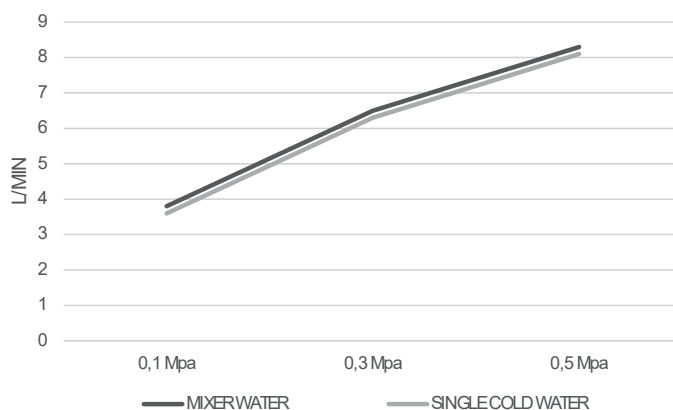

Product sizes (cm)	38 x 22 x 12
Weight (leg)	2.3
Guarantee	5 years
Max. pressure (bar)	5
Min. pressure (bar)	0.5
Optimum pressure (bar)	1-4 (recommended 3)
Max. temperature	85°C
Recommended	65°C

TOSCANA