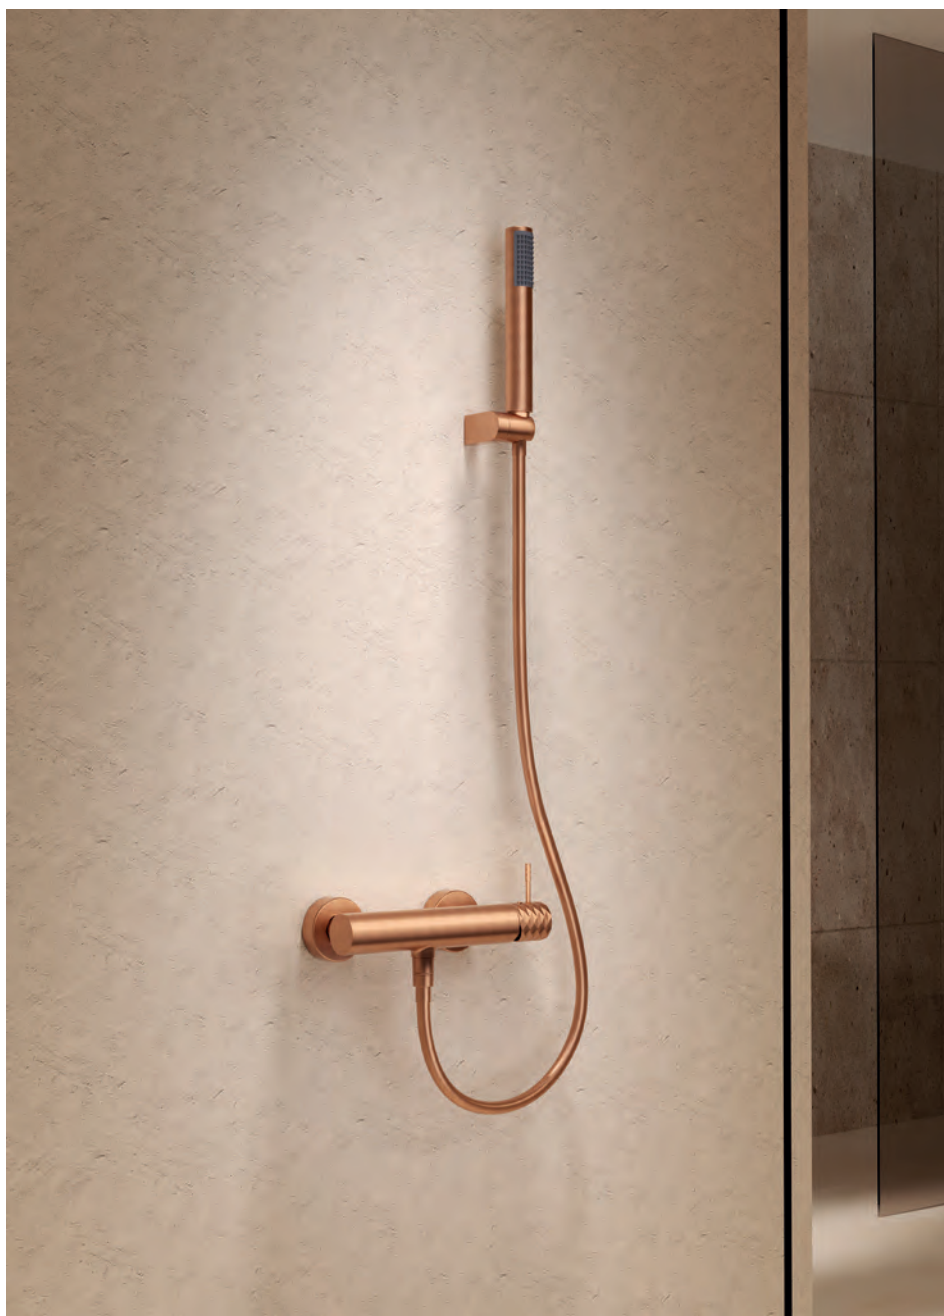

GENOVA

SERIES

GENOVA

Series

Single-lever shower kit.

Brass shower faucet.
Wall bracket adjustable ABS shower hand support.
Round 1 position shower hand.
Hose 180cm.
Medium flow rate 12 l/min.
Single-lever ceramic cartridge $\varnothing 35$ mm.