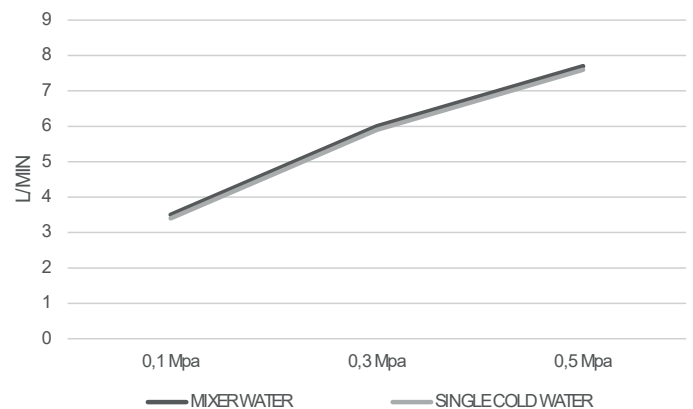

Product sizes (cm)	30 x 21 x 5,9
Weight (leg)	0,95
Guarantee	5 years
Max. pressure (bar)	5
Min. pressure (bar)	0,5
Optimum pressure (bar)	1-4 (recommended 3)
Max. temperature	85°C
Recommended	65°C

TESTS PERFORMED	LEGISLATION
Corrosion resistance (NSS)	UNE-EN 248:2003
Watertightness	UNE-EN 817:2009
	UNE-EN 1111:2018
Mechanical resistance under pressure	UNE-EN 817:2009
	UNE-EN 1111:2018
Torsional resistance of op. mechanism	UNE-EN 817:2009
Jet dispersion	UNE-EN 19703:2016
Flow rate	UNE-EN 817:2009
	UNE-EN 1111:2018