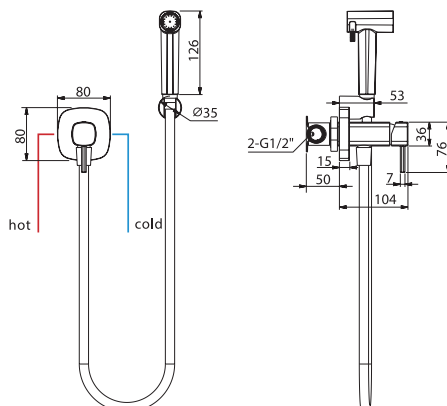

Ref.: **SRT064/ORC**

Single-lever 1 way concealed shower - showerhead.
Brushed rose gold finish.

TOSCANA

Series

Concealed single-lever bidet.

Concealed single-lever faucet
Hot/Cold water.

1 position shower hand.
Hose PVC.
Brass body.
Concealed body directly into the wall.
Without register box.
Ceramic cartridge $\varnothing 25$ mm.