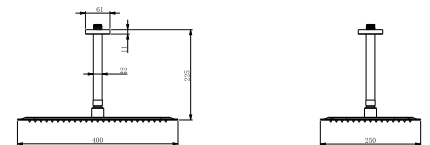

AREZZO

Series

Single-lever concealed shower.

- Stainless steel S.304 shower head 25x40cm, extra-flat design and antilime system.
- Ceiling outlet tube.
- Round 1 position shower hand.
- Single-lever with 2 ways concealed box.
- Medium flow rate 20 l/min.
- Brass round distributor.
- Hose 150cm.
- Ceramic single-lever cartridge Ø35 mm.
- Wall bracket shower hand support with water outlet.
- Concealed body directly into the wall. With register box.