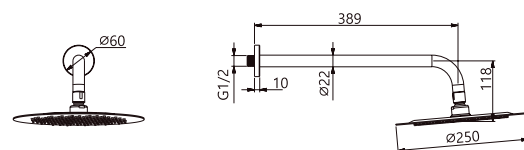

BLESS

Series

1 way set - shower head.

Stainless steel S.304 shower head Ø25cm, extra-flat design and antilime system.

Wall outlet tube.

Brass single-lever faucet.

Medium flow rate 12 l/min.

Single-lever ceramic cartridge Ø35 mm.