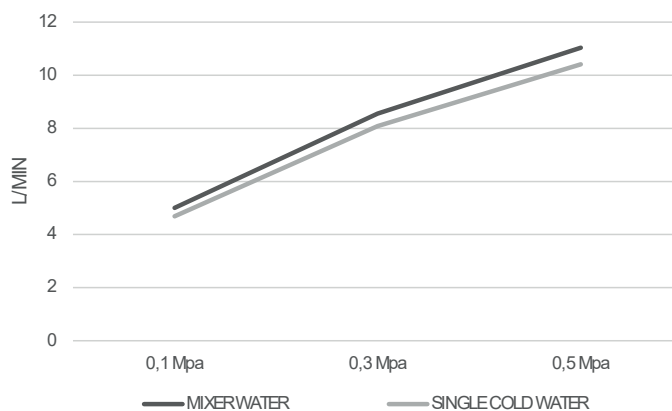

Product sizes (cm)	39 x 21 x 5,9
Weight (leg)	1.153
Guarantee	5 years
Max. preassure (bar)	5
Min. preassure (bar)	0.5
Optimum preassure (bar)	1-4 (recommended 3)
Max. temperature	85°C
Recommended	65°C

TESTS PERFORMED	LEGISLATION
Corrosion resistance (NSS)	UNE-EN 248:2003
Watertightness	UNE-EN 817:2009
	UNE-EN 1111:2018
Mechanical resistance under pressure	UNE-EN 817:2009
	UNE-EN 1111:2018
Torsional resistance of op. mechanism	UNE-EN 817:2009
Jet dispersion	UNE-EN 19703:2016
Flow rate	UNE-EN 817:2009
	UNE-EN 1111:2018