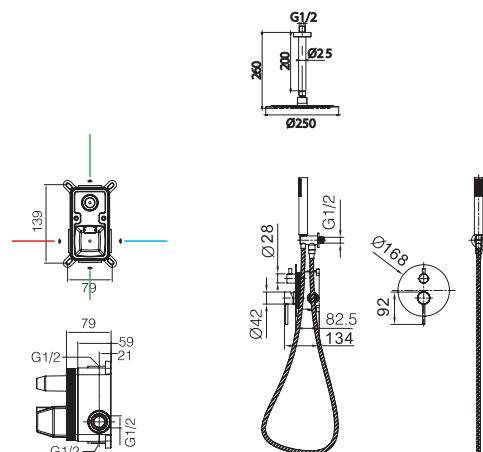

Medium flow rate 20 l/min.

Brass round distributor.

Hose 150cm.

Ceramic single-lever cartridge Ø35 mm.

Wall bracket shower hand support with water outlet.

Concealed body directly into the wall. With register box.