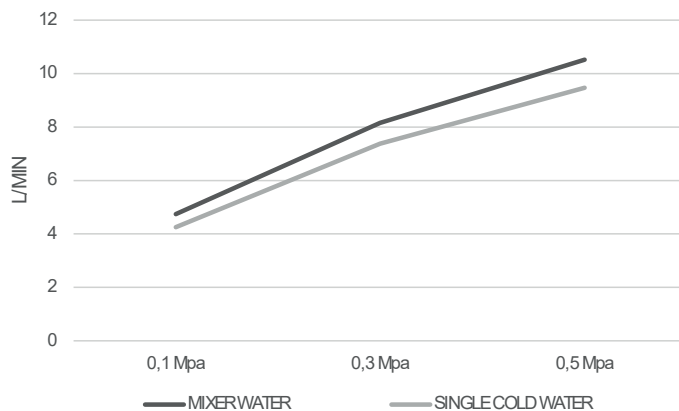

Product sizes (cm)	30 x 21 x 5,9
Weight (leg)	0.938
Guarantee	5 years
Max. pressure (bar)	5
Min. pressure (bar)	0.5
Optimum pressure (bar)	1-4 (recommended 3)
Max. temperature	85°C
Recommended	65°C

TESTS PERFORMED	LEGISLATION
Corrosion resistance (NSS)	UNE-EN 248:2003
Watertightness	UNE-EN 817:2009
	UNE-EN 1111:2018
Mechanical resistance under pressure	UNE-EN 817:2009
	UNE-EN 1111:2018
Torsional resistance of op. mechanism	UNE-EN 817:2009
Jet dispersion	UNE-EN 19703:2016
Flow rate	UNE-EN 817:2009
	UNE-EN 1111:2018