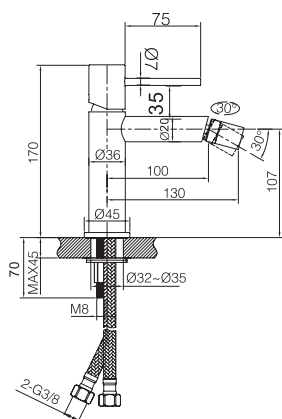

Series

Single-lever shower set.

Stainless steel S.304 telescopic bar.
 Stainless steel S.304 shower head Ø20 cm, extra flat design and antilime system.
 Elevated adjustable support handle.
 Round 1 position shower hand.
 Single-lever with integrated flow-diverter.
 Medium flow rate 12 l/min.
 Hose 150cm.
 Single-lever ceramic cartridge Ø35 mm.

Single-lever bidet.
Brushed rose gold finish.

Product sizes (cm)	26.7 x 18.1 x 5,9
Weight (leg)	0.885
Guarantee	5 years
Max. preassure (bar)	5
Min. preassure (bar)	0.5
Optimum preassure (bar)	1-4 (recommended 3)
Max. temperature	85°C
Recommended	65°C