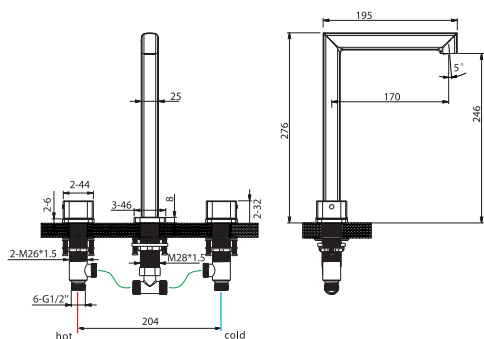

Ref.: **BAT064/ORC**

Two-handle high basin faucet.
Brushed rose gold finish.