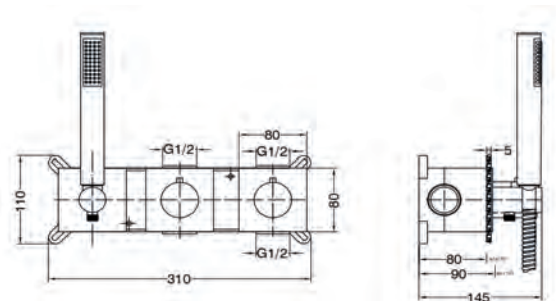

Hose 150cm.

Thermostatic cartridge TURN CLEAN SYSTEM.

Round 1 position shower hand.

Thermostatic with integrated flow-diverter

Medium flow rate 12 l/min.

Hose 150cm.

Thermostatic cartridge TURN CLEAN SYSTEM.