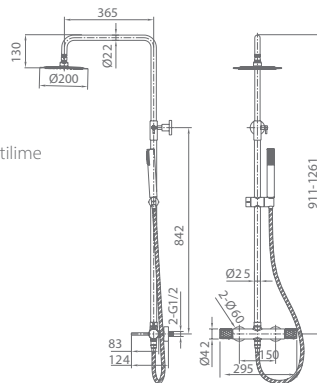

BLESS

SERIES

BLESS

SERIES

BLESS

Series

Single-lever shower set.

- Stainless steel S.304 telescopic bar.
- Stainless steel S.304 shower head Ø20 cm, extra flat design and antilime system.
- Elevated adjustable support handle.
- Round 1 position shower hand.
- Single-lever with integrated flow-diverter.
- Medium flow rate 12 l/min.
- Hose 150cm.
- Single-lever ceramic cartridge Ø35 mm.