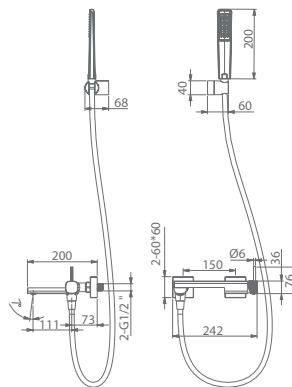

FIRENZE

SERIES

FIRENZE

Series

Single-lever bath/shower kit.

Bath/shower kit faucet.
 Wall bracket adjustable ABS shower hand support.
 Round 1 position shower hand.
 Hose 180cm.
 Medium flow rate 12 l/min.
 Single-lever ceramic cartridge $\varnothing 35$ mm.