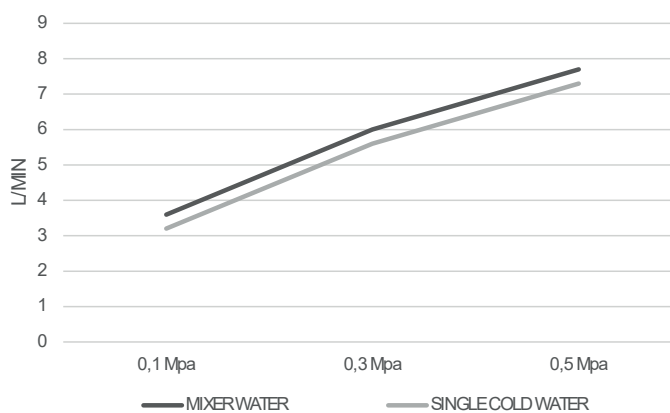

TESTS PERFORMED	LEGISLATION
Corrosion resistance (NSS)	UNE-EN 248:2003
Watertightness	UNE-EN 817:2009
	UNE-EN 1111:2018
Mechanical resistance under pressure	UNE-EN 817:2009
	UNE-EN 1111:2018
Torsional resistance of op. mechanism	UNE-EN 817:2009
Jet dispersion	UNE-EN 19703:2016
Flow rate	UNE-EN 817:2009
	UNE-EN 1111:2018

Product sizes (cm)	29 x 17,6 x 6,7
Weight (leg)	1,1
Guarantee	5 years
Max. preassure (bar)	5
Min. preassure (bar)	0,5
Optimum preassure (bar)	1-4 (recommended 3)
Max. temperature	85°C
Recommended	65°C