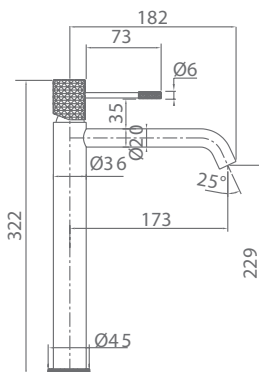

GENOVA

Series

Ref.: **BDG053-3**

Single-lever high basin.
Chrome finish.

Ref.: **BDG053-3BGM**

Single-lever high basin.
Black gun metal finish.

Ref.: **BDG053-3NG**

Single-lever high basin.
Matt black finish.

Ref.: **BDG053-3NQ**

Single-lever high basin.
Brushed nickel finish.

Ref.: **BDG053-3OC**

Single-lever high basin.
Brushed gold finish.

Ref.: **BDG053-3ORC**

Single-lever high basin.
Brushed rose gold finish.