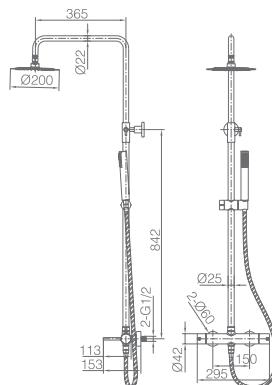

Series

Single-lever shower set.

Stainless steel S.304 telescopic bar.
 Stainless steel S.304 shower head Ø20 cm, extra flat design and antilime system.
 Elevated adjustable support handle.
 Round 1 position shower hand.
 Single-lever with integrated flow-diverter.
 Medium flow rate 12 l/min.
 Hose 150cm.
 Single-lever ceramic cartridge Ø35 mm.