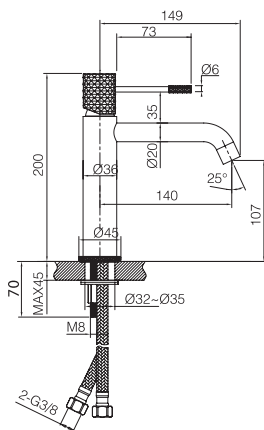

Ref.: **BDG053-1ORC**

Single-lever basin.
Brushed rose gold finish.

Product sizes (cm)	30 x 21 x 5,9
Weight (leg)	0.92
Guarantee	5 years
Max. pressure (bar)	5
Min. pressure (bar)	0.5
Optimum pressure (bar)	1-4 (recommended 3)
Max. temperature	85°C
Recommended	65°C

TESTS PERFORMED	LEGISLATION
Corrosion resistance (NSS)	UNE-EN 248:2003
Watertightness	UNE-EN 817:2009
	UNE-EN 1111:2018
Mechanical resistance under pressure	UNE-EN 817:2009
	UNE-EN 1111:2018
Torsional resistance of op. mechanism	UNE-EN 817:2009
Jet dispersion	UNE-EN 19703:2016
Flow rate	UNE-EN 817:2009
	UNE-EN 1111:2018