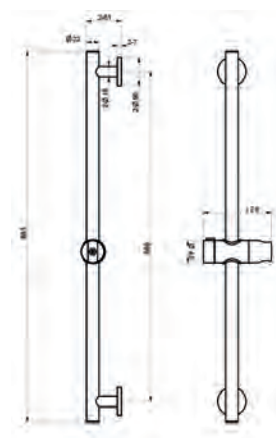

ADUR

Series

Ref.: **BDD001**
Bar support handle.
Chrome finish.

Ref.: **BDD001/BGM**
Bar support handle.
Black gun metal finish.

Ref.: **BDD001/NG**
Bar support handle.
Matt black finish.

Bar support handle.
Stainless steel S.304 bar support handle.
Elevated adjustable support handle.