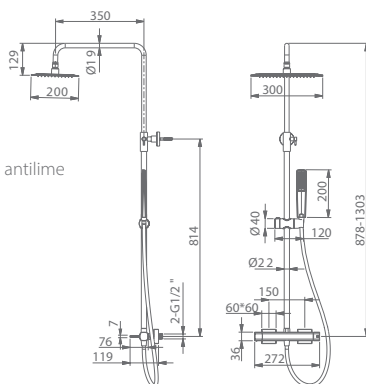

TOSCANA

SERIES

TOSCANA

SERIES

TOSCANA

Series

Single-lever shower set.

- Stainless steel S.304 telescopic "SLIM" bar.
- Stainless steel S.304 shower head 20x30cm, extra-flat design and antilime system.
- Elevated adjustable support handle.
- Round 1 position shower hand.
- Single-lever with integrated flow-diverter.
- Medium flow rate 12 l/min.
- Hose 150cm.
- Single-lever ceramic cartridge $\varnothing 28$ mm.