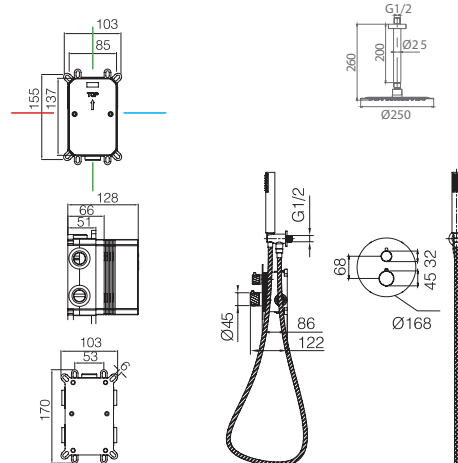

Medium flow rate 20 l/min.

Brass round distributor.

Hose 150cm.

Thermostatic cartridge TURN CLEAN SYSTEM.

Wall bracket shower hand support with water outlet.

Concealed body directly into the wall. With register box.