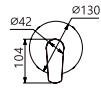

BELGICA

Series

Ref.: **SRZ044**

1 way set - shower head.
Chrome finish.