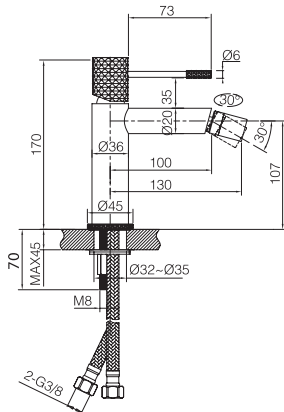

GENOVA

Series

Ref.: **BDG053-2**

Single-lever bidet.
Chrome finish.

Ref.: **BDG053-2NQ**

Single-lever bidet.
Brushed nickel finish.

Ref.: **BDG053-2BGM**

Single-lever bidet.
Black gun metal finish.

Ref.: **BDG053-2OC**

Single-lever bidet.
Brushed gold finish.

Ref.: **BDG053-2NG**

Single-lever bidet.
Matt black finish.

Ref.: **BDG053-2ORC**

Single-lever bidet.
Brushed rose gold finish.