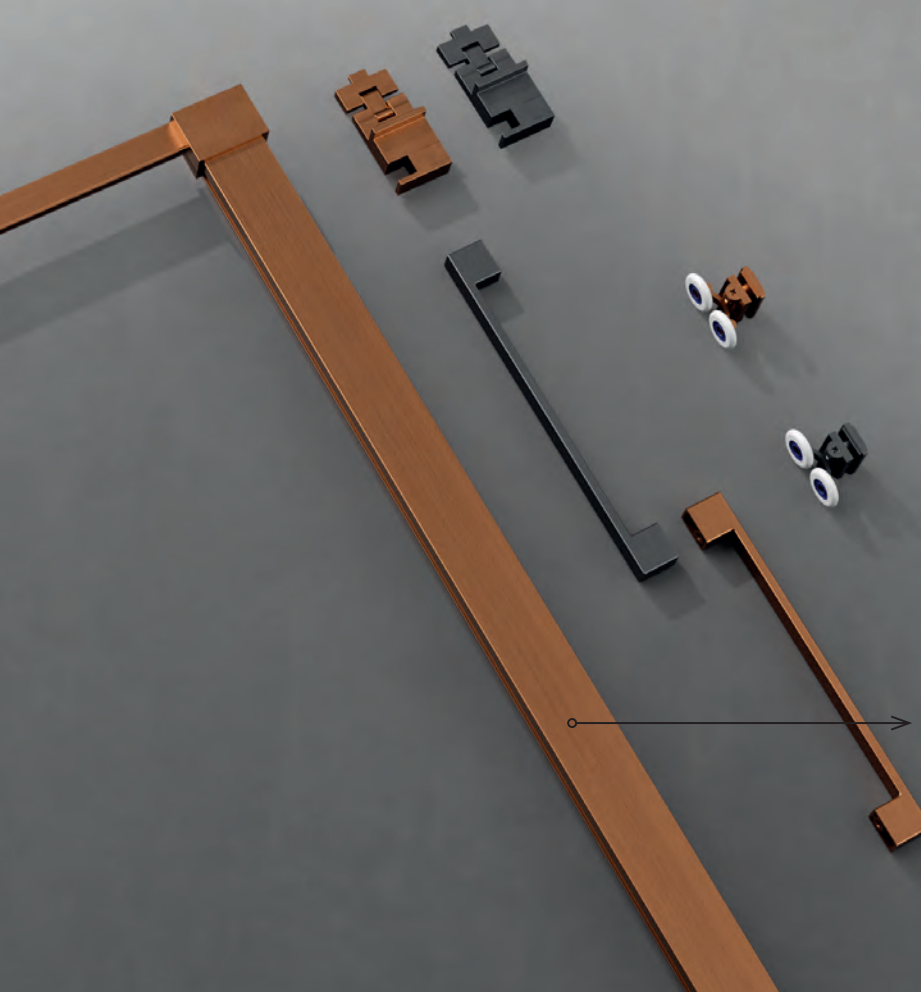

The MIX&MATCH rule combines the products from Sb_X, Imex, Medimex and Ledimex to create interiors with personality.

BE
YOU
BE
DIFFERENT.
IMEX ABOUT. HELPING YOU.

IMEX
LINE SERIES
High basin faucet
BLACK GUN METAL

LEDIMEX
PARIS SERIES
Round mirror
BRUSHED ROSE GOLD

MEDIMEX
TIME SERIES
Towel rack
BLACK GUN METAL

MEDIMEX
TIME SERIES
Roll holder
BRUSHED ROSE GOLD

IMEX
OLIMPO SERIES
Basin faucet
BRUSHED ROSE GOLD

SB_X
STYLO SERIES
Shower enclosure
BLACK GUN METAL / BRUSHED ROSE GOLD

LEDIMEX
ABILITY SERIES
Square mirror
MATT BLACK