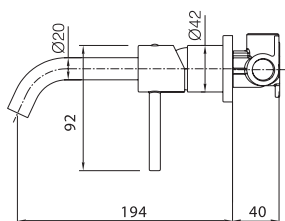

Product sizes (cm)	29 x 17,6 x 6,7
Weight (leg)	1,1
Guarantee	5 years
Max. pressure (bar)	5
Min. pressure (bar)	0,5
Optimum pressure (bar)	1-4 (recommended 3)
Max. temperature	85°C
Recommended	65°C

TESTS PERFORMED	LEGISLATION
Corrosion resistance (NSS)	UNE-EN 248:2003
Watertightness	UNE-EN 817:2009
	UNE-EN 1111:2018
Mechanical resistance under pressure	UNE-EN 817:2009
	UNE-EN 1111:2018
Torsional resistance of op. mechanism	UNE-EN 817:2009
Jet dispersion	UNE-EN 19703:2016
Flow rate	UNE-EN 817:2009
	UNE-EN 1111:2018