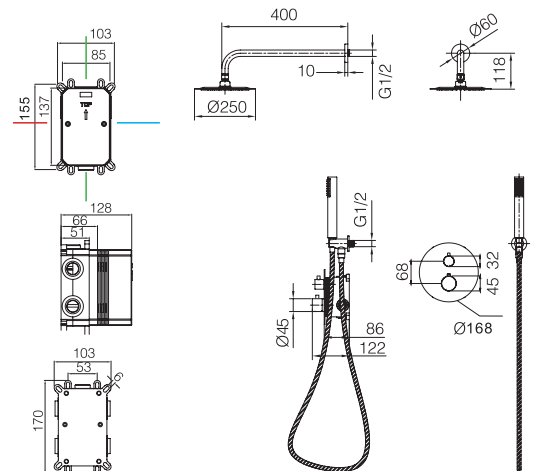

Single-lever with 2 ways concealed box.

Medium flow rate 20 l/min.

Brass round distributor.

Hose 150cm.

Thermostatic cartridge TURN CLEAN SYSTEM.

Wall bracket shower hand support with water outlet.

Concealed body directly into the wall. With register box.