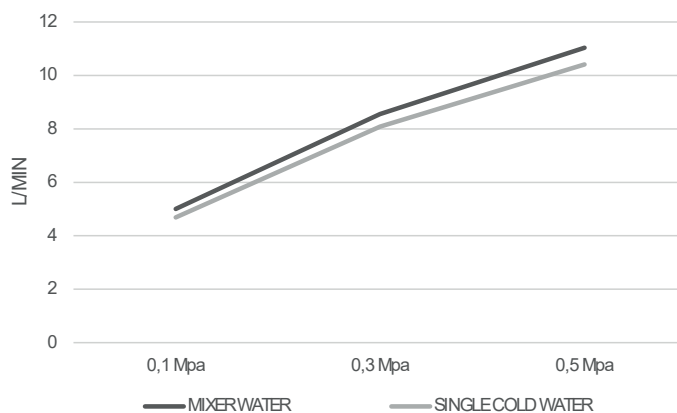

Product sizes (cm)	39 x 21 x 5,9
Weight (leg)	1.153
Guarantee	5 years
Max. pressure (bar)	5
Min. pressure (bar)	0.5
Optimum pressure (bar)	1-4 (recommended 3)
Max. temperature	85°C
Recommended	65°C

TESTS PERFORMED	LEGISLATION
Corrosion resistance (NSS)	UNE-EN 248:2003
Watertightness	UNE-EN 817:2009
	UNE-EN 1111:2018
Mechanical resistance under pressure	UNE-EN 817:2009
	UNE-EN 1111:2018
Torsional resistance of op. mechanism	UNE-EN 817:2009
Jet dispersion	UNE-EN 19703:2016
Flow rate	UNE-EN 817:2009
	UNE-EN 1111:2018