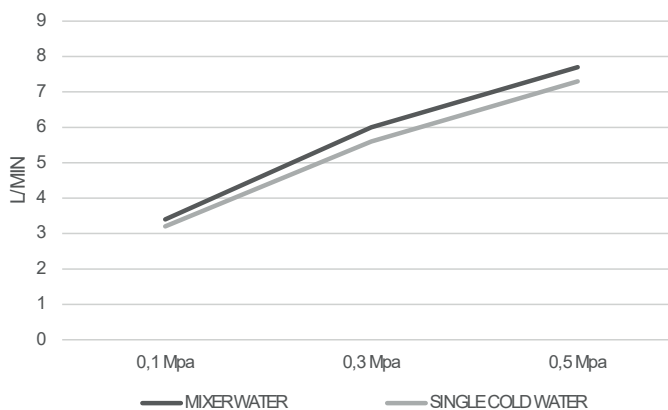

Product sizes (cm)	29 x 17.5 x 6.7
Weight (leg)	1.2
Guarantee	5 years
Max. preassure (bar)	5
Min. preassure (bar)	0.5
Optimum preassure (bar)	1-4 (recommended 3)
Max. temperature	85°C
Recommended	65°C

TESTS PERFORMED	LEGISLATION
Corrosion resistance (NSS)	UNE-EN 248:2003
Watertightness	UNE-EN 817:2009
	UNE-EN 1111:2018
Mechanical resistance under pressure	UNE-EN 817:2009
	UNE-EN 1111:2018
Torsional resistance of op. mechanism	UNE-EN 817:2009
Jet dispersion	UNE-EN 19703:2016
Flow rate	UNE-EN 817:2009
	UNE-EN 1111:2018