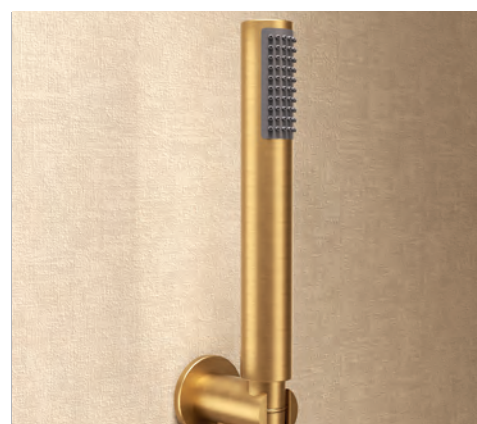

PALAU

Series