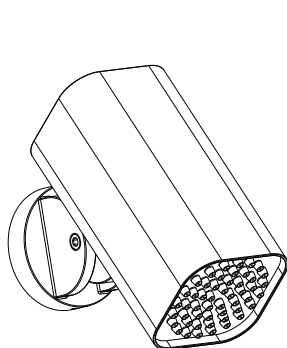

Ref.: **RDC007/OC**

Square shower head.
Brushed gold finish.

Ref.: **RDC007/ORC**

Square shower head.
Brushed rose gold finish.

SHOWER HEADS

Series

Ref.: **RDR001**

Rectangular 20x30cm shower head.
Chrome finish.