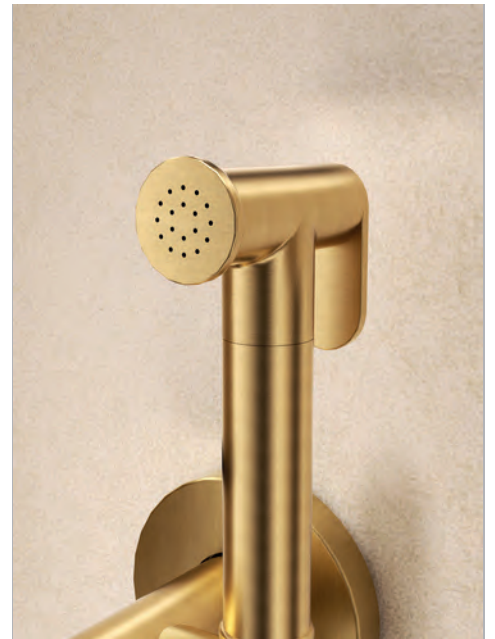

Hose 150cm.
Single-lever ceramic cartridge $\varnothing 35$ mm.

BLESS

Series

Ref.: **SMB063**

1 way set - bar support handle.
Chrome finish.

Ref.: **SMB063/BGM**

1 way set - bar support handle.
Black gun metal finish.

Ref.: **SMB063/NG**

1 way set - bar support handle.
Matt black finish.

Ref.: **SMB063/NQ**

1 way set - bar support handle.
Brushed nickel finish.

Ref.: **SMB063/OC**

1 way set - bar support handle.
Brushed gold finish.

Ref.: **SMB063/ORC**

1 way set - bar support handle.
Brushed rose gold finish.

BLESS

Series

Concealed single-lever bidet.

Single-lever concealed faucet.

Hot/Cold water.

1 position shower hand.