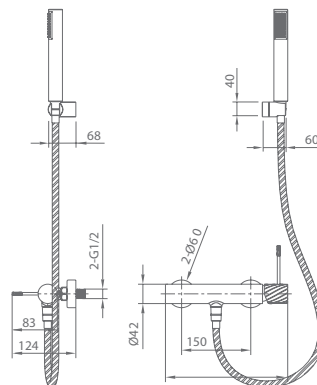

Single-lever shower kit.

Shower kit faucet.
Wall bracket adjustable ABS shower hand support.
Round 1 position shower hand.
Hose 180cm.
Medium flow rate 12 l/min.
Single-lever ceramic cartridge $\varnothing 35$ mm.