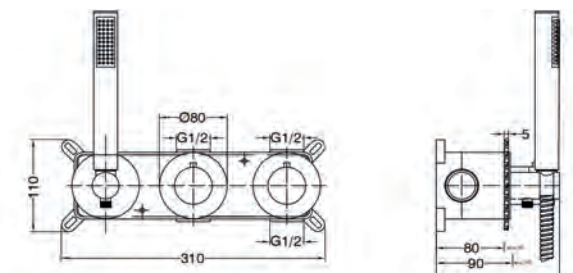

BOLONIA

SERIES

BOLONIA

Series

Thermostatic shower set.

Stainless steel S.304 shower head Ø33 cm, 15mm thick and antilime system with 160x160 mm square trim plate, 1/2" thread.
Fixed support handle.
Round 3 positions shower hand.
Thermostatic with integrated flow-diverter
Medium flow rate 12 l/min.
Hose 150cm.
Thermostatic cartridge TURN CLEAN SYSTEM.