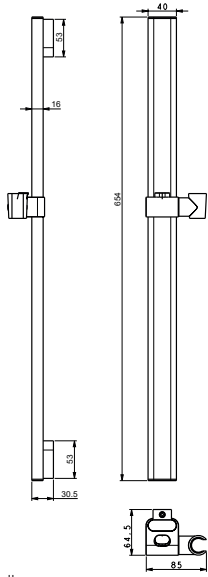

DRAVA

Series

Bar support handle.

Stainless steel S.304 extra-flat bar support handle.
Elevated adjustable support handle.