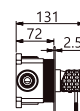

GENOVA

Series

1 way set - shower head.

Stainless steel S.304 shower head Ø25cm, extra-flat design and antilime system.

Wall outlet tube.

Brass single-lever faucet.

Medium flow rate 12 l/min.

Single-lever ceramic cartridge Ø28 mm.