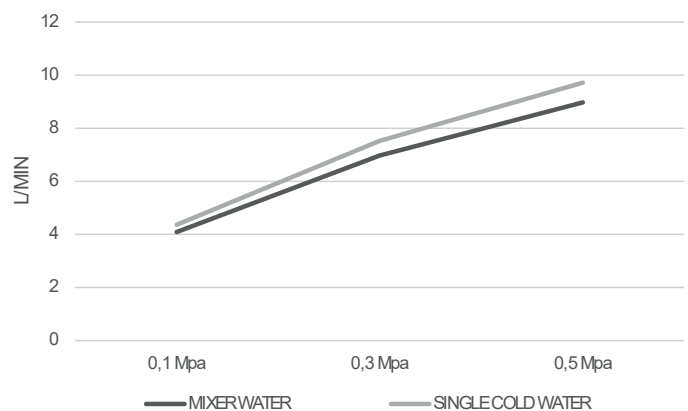

GENOVA

SERIES

GENOVA

Series

Single-lever bath/shower kit.

Bath/shower kit faucet.
Wall bracket ajustable ABS shower hand support.
Round 1 position shower hand.
Hose 180cm.
Medium flow rate 12 l/min.
Single-lever ceramic cartridge $\varnothing 35$ mm.