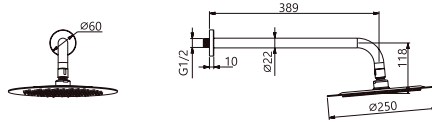

BELGICA

Series

Ref.: **SRZ044**

1 way set - shower head.
Chrome finish.