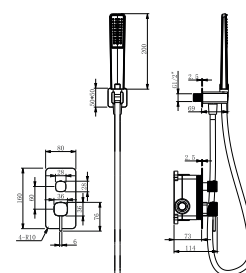

Medium flow rate 20 l/min.

Brass round distributor.

Hose 150cm.

Ceramic single-lever cartridge Ø35 mm.

Wall bracket shower hand support with water outlet.

Concealed body directly into the wall. With register box.