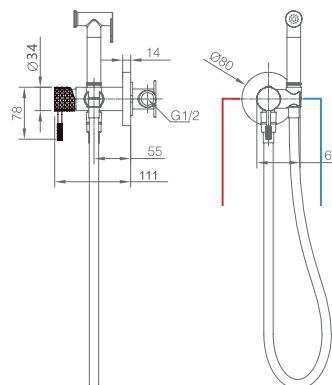

TESTS PERFORMED	LEGISLATION
Corrosion resistance (NSS)	UNE-EN 248:2003
Watertightness	UNE-EN 817:2009
	UNE-EN 1111:2018
Mechanical resistance under pressure	UNE-EN 817:2009
	UNE-EN 1111:2018
Torsional resistance of op. mechanism	UNE-EN 817:2009
Jet dispersion	UNE-EN 19703:2016
Flow rate	UNE-EN 817:2009
	UNE-EN 1111:2018