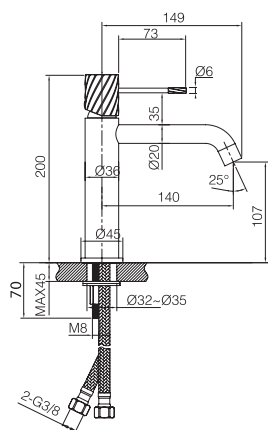

Single-lever basin.
Brushed rose gold finish.