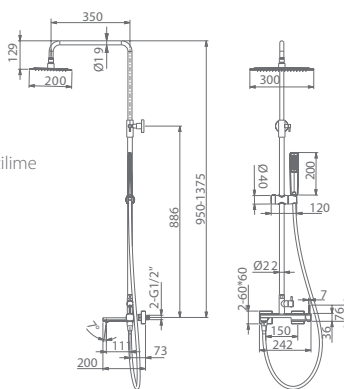

Medium flow rate 20 l/min.

Brass round distributor.

Hose 150cm.

Ceramic single-lever cartridge Ø35 mm.

Wall bracket shower hand support with water outlet.

Concealed body directly into the wall. With register box.

TOSCANA

SERIES

TOSCANA

Series

Single-lever shower/bath set.

Stainless steel S.304 telescopic "SLIM" bar.
 Stainless steel S.304 shower head 20x30cm, extra-flat design and antilime system.
 Elevated adjustable support handle.
 Round 1 position shower hand.
 Brass single-lever with rotating bath spout.
 Round distributor.
 Medium flow rate 12 l/min.
 Hose 180cm.
 Single-lever ceramic cartridge Ø28 mm.