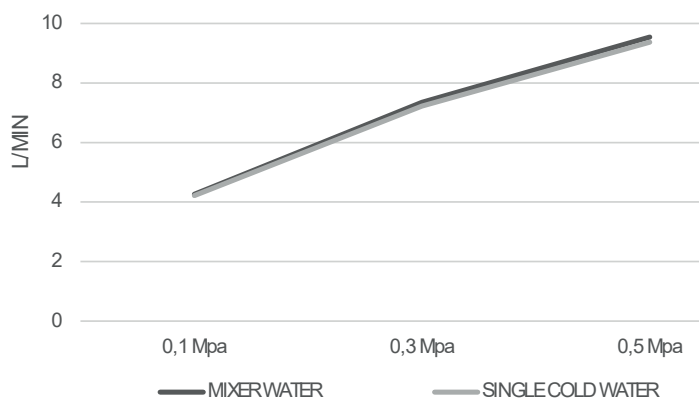

Product sizes (cm)	26.7 x 18.1 x 5,9
Weight (leg)	0.885
Guarantee	5 years
Max. preassure (bar)	5
Min. preassure (bar)	0.5
Optimum preassure (bar)	1-4 (recommended 3)
Max. temperature	85°C
Recommended	65°C

TESTS PERFORMED	LEGISLATION
Corrosion resistance (NSS)	UNE-EN 248:2003
Watertightness	UNE-EN 817:2009
	UNE-EN 1111:2018
Mechanical resistance under pressure	UNE-EN 817:2009
	UNE-EN 1111:2018
Torsional resistance of op. mechanism	UNE-EN 817:2009
Jet dispersion	UNE-EN 19703:2016
Flow rate	UNE-EN 817:2009
	UNE-EN 1111:2018