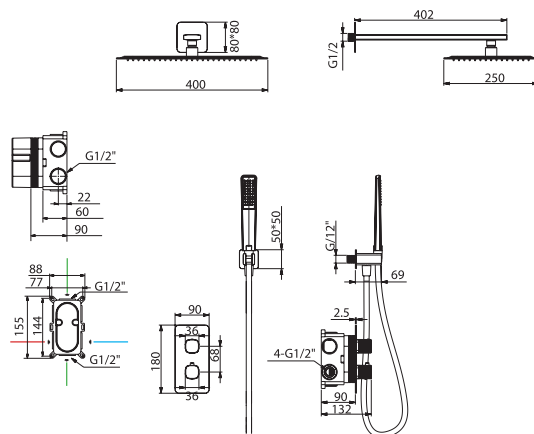

FIRENZE

Series

Single-lever 1 way concealed shower - showerhead.

Stainless steel S.304 shower head 25x40cm, extra-flat design and antilime system.

Wall outlet tube.

Brass single-lever faucet.

Medium flow rate 12 l/min.