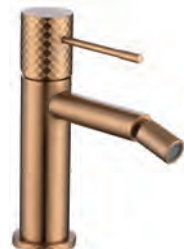

Ref.: **BDG053-2ORC**

Single-lever bidet.
Brushed rose gold finish.