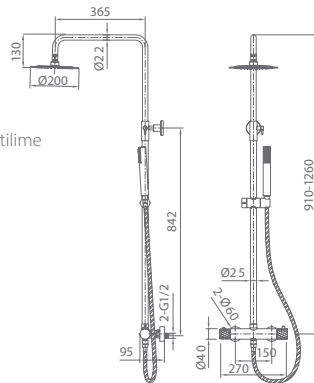

BLESS

SERIES

BLESS

Series

Thermostatic shower set.

- Stainless steel S.304 extensible round bar.
- Stainless steel S.304 shower head Ø20 cm, extra flat design and antilime system.
- Elevated adjustable support handle.
- Round 1 position shower hand.
- Thermostatic with integrated flow-diverter
- Medium flow rate 12 l/min.
- Hose 150cm.
- Thermostatic cartridge TURN CLEAN SYSTEM.