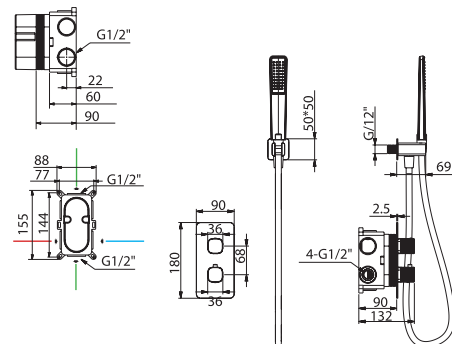

FIRENZE

SERIES

FIRENZE

Series

Thermostatic concealed shower.

Stainless steel S.304 shower head 25x40cm, extra-flat design and antilime system.
 Wall outlet tube.
 Round 1 position shower hand.
 Single-lever with 2 ways concealed box.
 Medium flow rate 20 l/min.
 Brass round distributor.
 Hose 150cm.
 Thermostatic cartridge TURN CLEAN SYSTEM.
 Wall bracket shower hand support with water outlet.
 Concealed body directly into the wall. With register box.