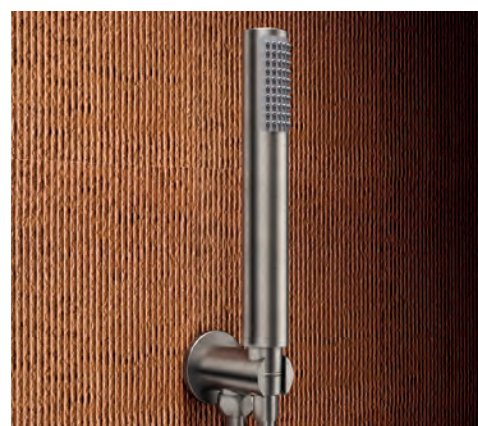

TIVOLI

Series

Thermostatic concealed shower.

Stainless steel S.304 shower head Ø25cm, extra-flat design and antilime system.

Ceiling outlet tube.

Round 1 position shower hand.

Single-lever with 2 ways concealed box.