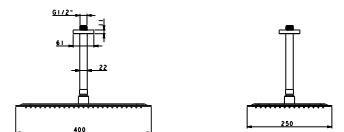

Thermostatic concealed shower.

Stainless steel S.304 shower head 25x40cm, extra-flat design and antilime system.

Ceiling outlet tube.

Round 1 position shower hand.

Single-lever with 2 ways concealed box.

Medium flow rate 20 l/min.

Brass round distributor.

Hose 150cm.

Thermostatic cartridge TURN CLEAN SYSTEM.

Wall bracket shower hand support with water outlet.

Concealed body directly into the wall. With register box.