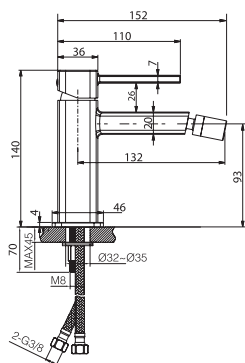

Single-lever bidet.
Brushed rose gold finish.

Product sizes (cm)	26.7 x 18.1 x 5,9
Weight (leg)	0.89
Guarantee	5 years
Max. pressure (bar)	5
Min. pressure (bar)	0.5
Optimum pressure (bar)	1-4 (recommended 3)
Max. temperature	85°C
Recommended	65°C