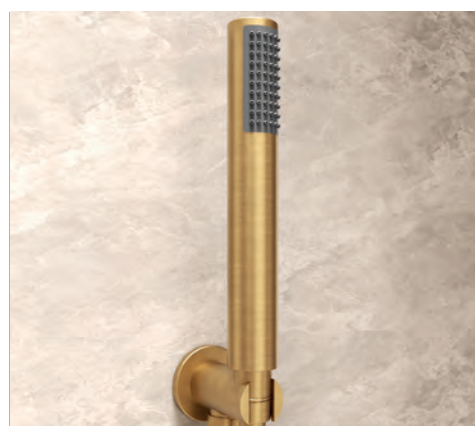

Single-lever concealed shower.
Brushed rose gold finish.

PALAU

Series

Single-lever concealed shower.

Stainless steel S.304 shower head Ø25cm, extra-flat design and antilime system.

Ceiling outlet tube.

Round 1 position shower hand.