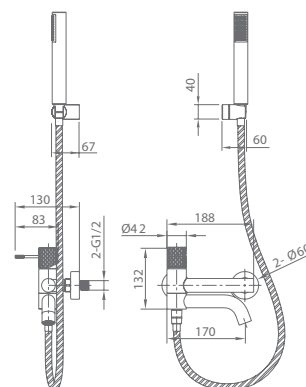

GENOVA

SERIES

GENOVA

Series

Single-lever bath/shower kit.

Bath/shower kit faucet.
Wall bracket ajustable ABS shower hand support.
Round 1 position shower hand.
Hose 180cm.
Medium flow rate 12 l/min.
Single-lever ceramic cartridge $\varnothing 35$ mm.