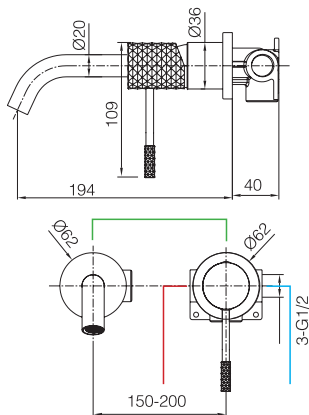

GENOVA

Series

Ref.: **GLG053**

Concealed single-lever basin.
Chrome finish.

Ref.: **GLG053/NQ**

Concealed single-lever basin.
Brushed nickel finish.

Ref.: **GLG053/BGM**

Concealed single-lever basin.
Black gun metal finish.

Ref.: **GLG053/OC**

Concealed single-lever basin.
Brushed gold finish.

Ref.: **GLG053/NG**

Concealed single-lever basin.
Matt black finish.

Ref.: **GLG053/ORC**

Concealed single-lever basin.
Brushed rose gold finish.

TESTS PERFORMED	LEGISLATION
Corrosion resistance (NSS)	UNE-EN 248:2003
Watertightness	UNE-EN 817:2009
	UNE-EN 1111:2018
Mechanical resistance under pressure	UNE-EN 817:2009
	UNE-EN 1111:2018
Torsional resistance of op. mechanism	UNE-EN 817:2009
Jet dispersion	UNE-EN 19703:2016
Flow rate	UNE-EN 817:2009
	UNE-EN 1111:2018

Product sizes (cm)	29 x 17,5 x 6,7
Weight (leg)	1.7
Guarantee	5 years
Max. preassure (bar)	5
Min. preassure (bar)	0.5
Optimum preassure (bar)	1-4 (recommended 3)
Max. temperature	85°C
Recommended	65°C