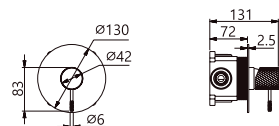

BLESS

Series

1 way set - shower head.

Stainless steel S.304 shower head Ø25cm, extra-flat design and antilime system.

Wall outlet tube.

Brass single-lever faucet.

Medium flow rate 12 l/min.

Single-lever ceramic cartridge Ø35 mm.