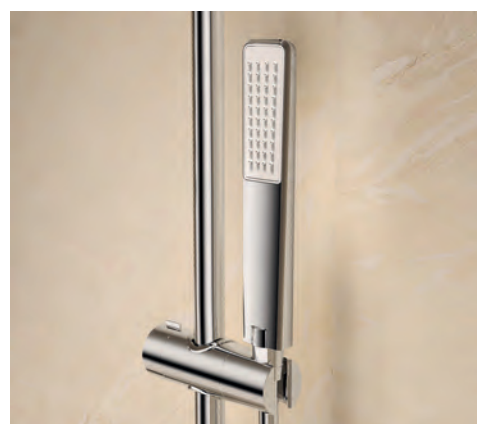

TIVOLI

Series

Single-lever concealed shower.

Stainless steel S.304 shower head Ø25cm, extra-flat design and antilime system.

Ceiling outlet tube.

Round 1 position shower hand.

Single-lever with 2 ways concealed box.

TOSCANA

SERIES

TOSCANA

Series

Thermostatic shower set.

Stainless steel S.304 telescopic "SLIM" bar.
 Stainless steel S.304 shower head 20x30cm, extra-flat design and antilime system.
 Elevated adjustable support handle.
 Round 1 position shower hand.
 Single-lever with integrated flow-diverter.
 Medium flow rate 12 l/min.
 Hose 150cm.
 Thermostatic cartridge TURN CLEAN SYSTEM.