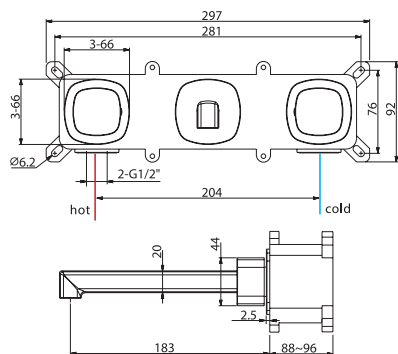

Ref.: **BPT064/ORC**

Two-handle concealed basin.
Brushed rose gold finish.