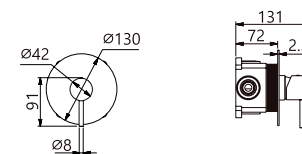

MONZA

Series

1 way set - shower head.

Stainless steel S.304 Ø250 mm, extra flat and antilime system shower head.

Wall outlet tube.

Brass body.

Medium flow rate 12 l/min.

Ceramic single-lever cartridge Ø35 mm.