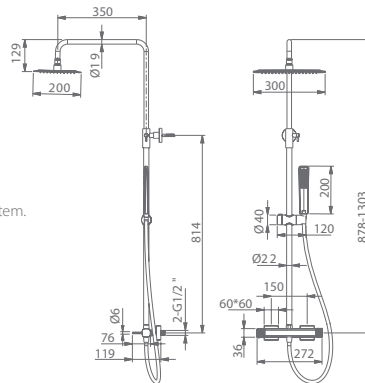

FIRENZE

SERIES

FIRENZE

SERIES

FIRENZE

Series

Single-lever shower set.

Stainless steel S.304 telescopic "SLIM" bar.
 Stainless steel S.304 shower head 20x30cm, extra-flat design and antilime system.
 Elevated adjustable support handle.
 Round 1 position shower hand.
 Single-lever with integrated flow-diverter.
 Medium flow rate 12 l/min.
 Hose 150cm.
 Single-lever ceramic cartridge Ø28 mm.