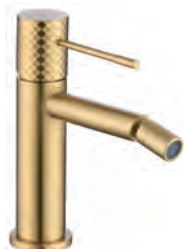

Ref.: **BDG053-2OC**

Single-lever bidet.
Brushed gold finish.