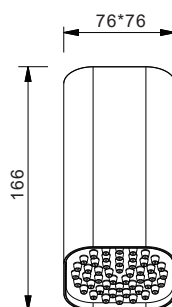

Ref.: **RDC007/ORC**

Square shower head.
Brushed rose gold finish.