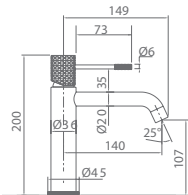

GENOVA

SERIES

GENOVA

Series

Single-lever basin.

Single-lever basin.
Brass body.
Ceramic cartridge $\varnothing 26$ mm TOP.
Flexible hoses 3/8".

Cold open.

GENOVA