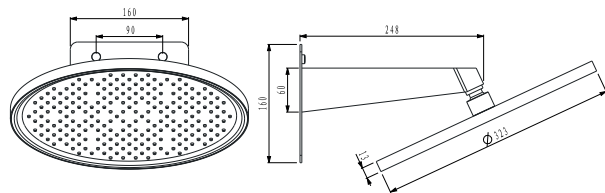

BOLONIA

SERIES

BOLONIA

Series

Thermostatic shower set.

Stainless steel S.304 shower head Ø33 cm, 15mm thick and antilime system with 160x160 mm square trim plate, 1/2" thread.
Fixed support handle.
Round 3 positions shower hand.
Thermostatic with integrated flow-diverter
Medium flow rate 12 l/min.
Hose 150cm.
Thermostatic cartridge TURN CLEAN SYSTEM.