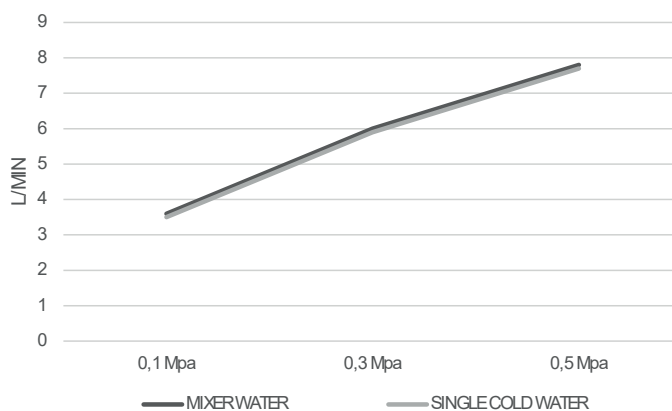

TOSCANA

Series

Ref.: **BDT064-3**

Single-lever high basin.
Chrome finish.

Ref.: **BDT064-3BGM**

Single-lever high basin.
Black gun metal finish.

Ref.: **BDT064-3NG**

Single-lever high basin.
Matt black finish.

Ref.: **BDT064-3NQ**

Single-lever high basin.
Brushed nickel finish.

Ref.: **BDT064-3OC**

Single-lever high basin.
Brushed gold finish.

Ref.: **BDT064-3ORC**

Single-lever high basin.
Brushed rose gold finish.

Product sizes (cm)	39 x 21 x 5,9
Weight (leg)	1.35
Guarantee	5 years
Max. preassure (bar)	5
Min. preassure (bar)	0.5
Optimum preassure (bar)	1-4 (recommended 3)
Max. temperature	85°C
Recommended	65°C

TESTS PERFORMED	LEGISLATION
Corrosion resistance (NSS)	UNE-EN 248:2003
Watertightness	UNE-EN 817:2009
	UNE-EN 1111:2018
Mechanical resistance under pressure	UNE-EN 817:2009
	UNE-EN 1111:2018
Torsional resistance of op. mechanism	UNE-EN 817:2009
Jet dispersion	UNE-EN 19703:2016
Flow rate	UNE-EN 817:2009
	UNE-EN 1111:2018