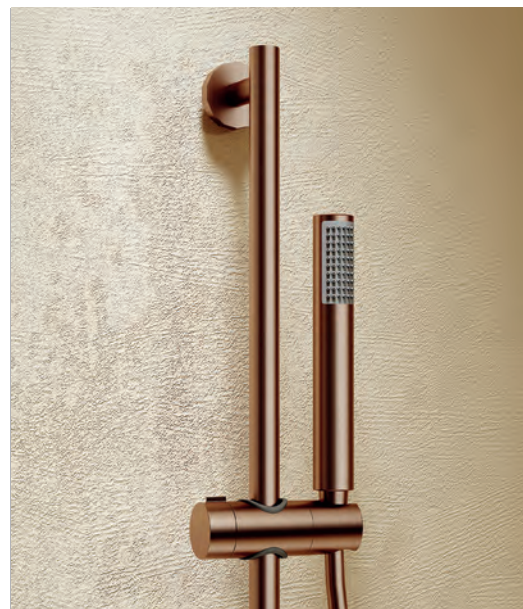

GENOVA

Series

1 way set - bar support handle.

Stainless steel S.304 round bar with water inlet.

Elevated adjustable support handle.

1 position shower hand.

Brass single-lever faucet.

Medium flow rate 10 l/min.

Hose 150cm.

Single-lever ceramic cartridge Ø28 mm.