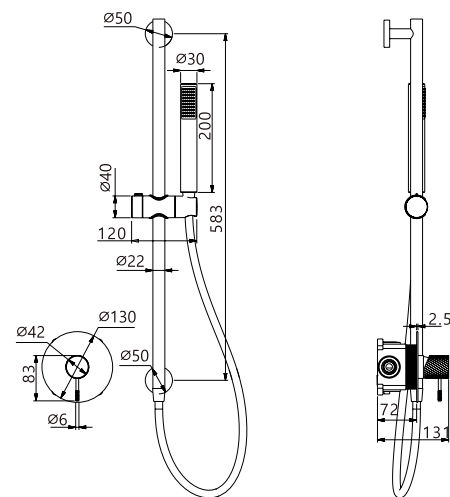

1 way set - shower head.
Brushed gold finish.

Ref.: **SRD038/ORC**

1 way set - shower head.
Brushed rose gold finish.

LINE

Series

1 way set - bar support handle.

Stainless steel S.304 round bar with water inlet.