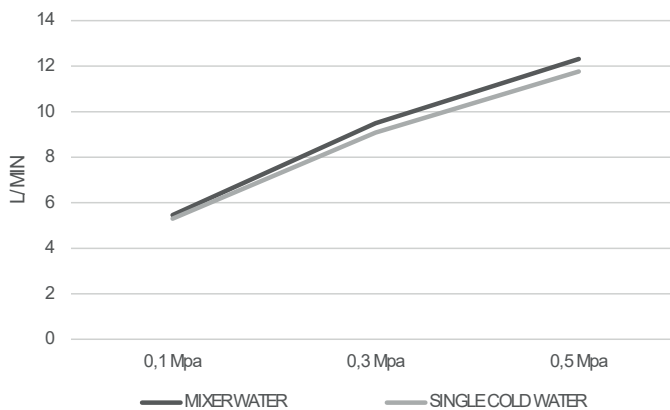

BLESS

SERIES

BLESS

Series

Single-lever bath/shower kit.

Bath/shower kit faucet.
 Wall bracket ajustable ABS shower hand support.
 Round 1 position shower hand.
 Hose 180cm.
 Medium flow rate 12 l/min.
 Single-lever ceramic cartridge $\varnothing 35$ mm.