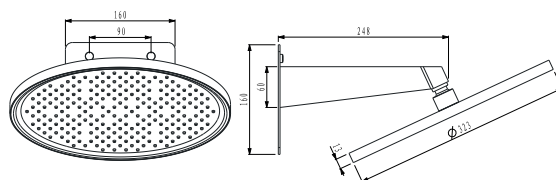

Thermostatic shower set.

Stainless steel S.304 shower head Ø33 cm, 15mm thick and antilime system with 160x160 mm square trim plate, 1/2" thread.

Round 3 positions shower hand.

Thermostatic with integrated flow-diverter

Medium flow rate 12 l/min.

Hose 150cm.

Thermostatic cartridge TURN CLEAN SYSTEM.

Round 1 position shower hand.

Thermostatic with integrated flow-diverter

Medium flow rate 12 l/min.

Hose 150cm.

Thermostatic cartridge TURN CLEAN SYSTEM.