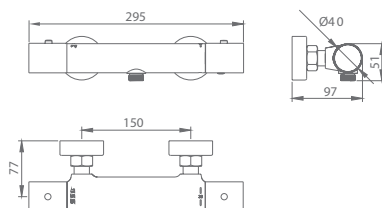

MONZA

Series

Thermosatic shower kit.

Shower kit faucet.
 Wall bracket ajustable ABS shower hand support.
 Round 1 position shower hand.
 Hose 180cm.
 Medium flow rate 12 l/min.
 Thermostatic cartridge TURN CLEAN SYSTEM.