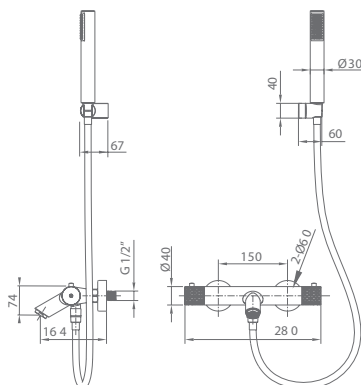

GENOVA

Series

Thermostatic bath/shower kit.

Bath/shower kit faucet.
 Wall bracket ajustable ABS shower hand support.
 Round 1 position shower hand.
 Hose 180cm.
 Medium flow rate 12 l/min.
 Thermostatic cartridge TURN CLEAN SYSTEM.