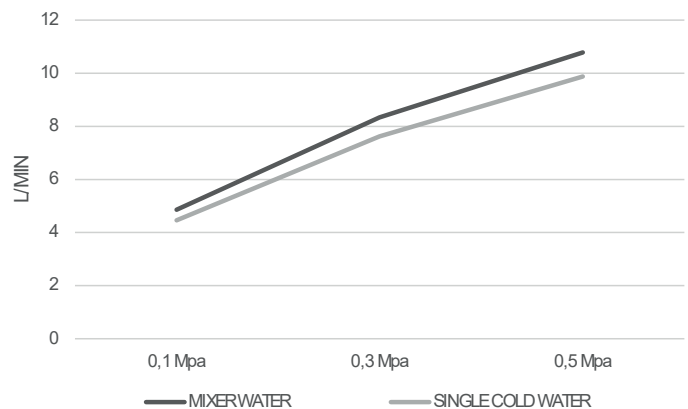

GENOVA

Series

Single-lever bidet.

Single-lever bidet.
Brass body.
Ceramic cartridge Ø26 mm TOP.
Flexible hoses 3/8".

Cold open.

GENOVA

Series

Ref.: **BDG053-2**