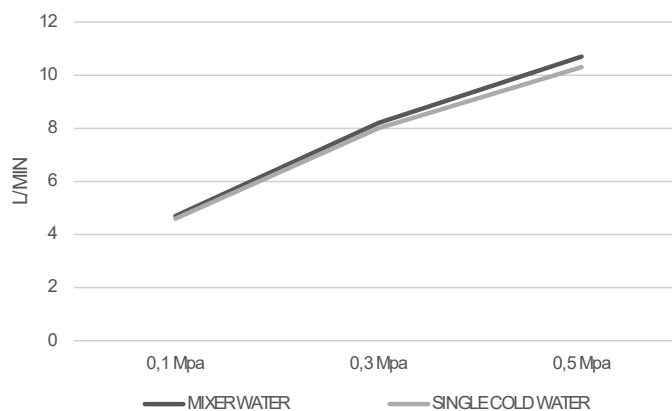

Product sizes (cm)	26.7 x 18.1 x 5,9
Weight (kg)	0.89
Guarantee	5 years
Max. pressure (bar)	5
Min. pressure (bar)	0.5
Optimum pressure (bar)	1-4 (recommended 3)
Max. temperature	85°C
Recommended	65°C

TESTS PERFORMED	LEGISLATION
Corrosion resistance (NSS)	UNE-EN 248:2003
Watertightness	UNE-EN 817:2009
	UNE-EN 1111:2018
Mechanical resistance under pressure	UNE-EN 817:2009
	UNE-EN 1111:2018
Torsional resistance of op. mechanism	UNE-EN 817:2009
Jet dispersion	UNE-EN 19703:2016
Flow rate	UNE-EN 817:2009
	UNE-EN 1111:2018