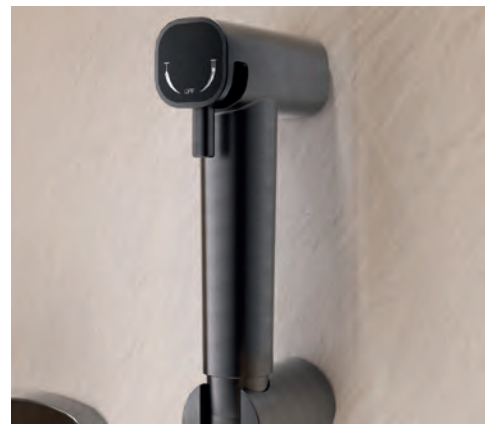

FIRENZE

Series