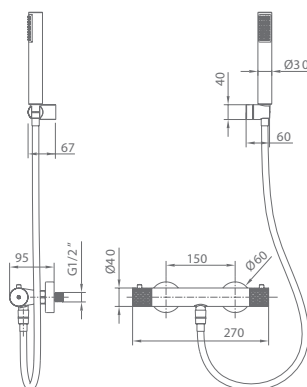

GENOVA

Series

Thermostatic shower kit.

Brass shower faucet.
 Wall bracket ajustable ABS shower hand support.
 Round 1 position shower hand.
 Hose 180cm.
 Medium flow rate 12 l/min.
 Thermostatic cartridge TURN CLEAN SYSTEM.