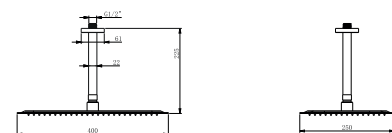

Medium flow rate 20 l/min.

Brass round distributor.

Hose 150cm.

Ceramic single-lever cartridge Ø35 mm.

Wall bracket shower hand support with water outlet.

Concealed body directly into the wall. With register box.