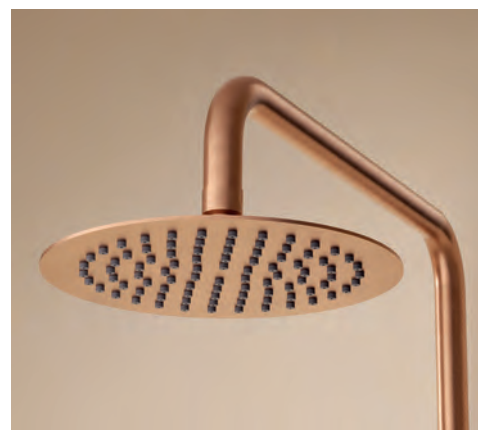

GENOVA

SERIES

GENOVA

SERIES

GENOVA

Series

Single-lever shower set.

Stainless steel S.304 telescopic bar.
 Stainless steel S.304 shower head Ø20 cm, extra flat design and antilime system.
 Elevated adjustable support handle.
 Round 1 position shower hand.
 Single-lever with integrated flow-diverter.
 Medium flow rate 12 l/min.
 Hose 150cm.
 Single-lever ceramic cartridge Ø35 mm.