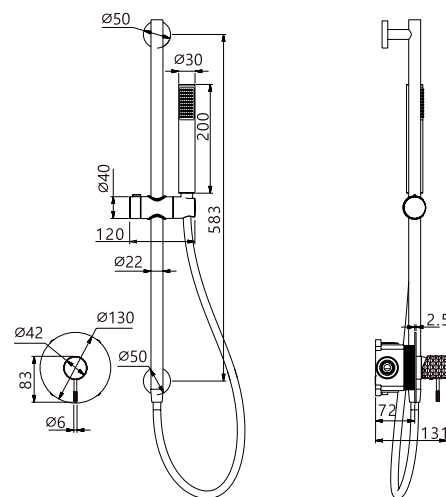

GENOVA

Series

1 way set - bar support handle.

Stainless steel S.304 round bar with water inlet.

Elevated adjustable support handle.

1 position shower hand.

Brass single-lever faucet.

Medium flow rate 10 l/min.

Hose 150cm.

Single-lever ceramic cartridge Ø28 mm.