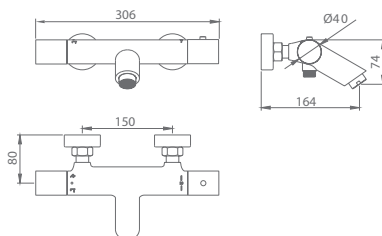

Thermostatic bath/shower kit.

Bath/shower kit faucet.
Wall bracket adjustable ABS shower hand support.
Round 1 position shower hand.
Hose 180cm.
Medium flow rate 12 l/min.
Thermostatic cartridge TURN CLEAN SYSTEM.