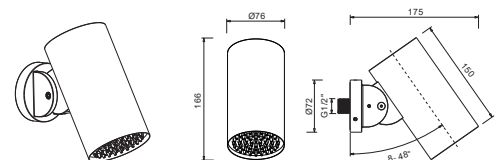

Thermostatic shower set.

Stainless steel S.304 spotlight round shower head Ø80mm, antilime.
With 1/2" thread and base Ø72mm.
Fixed support handle.
Round 3 positions shower hand.
Thermostatic with integrated flow-diverter
Medium flow rate 12 l/min.
Hose 150cm.
Thermostatic cartridge TURN CLEAN SYSTEM.