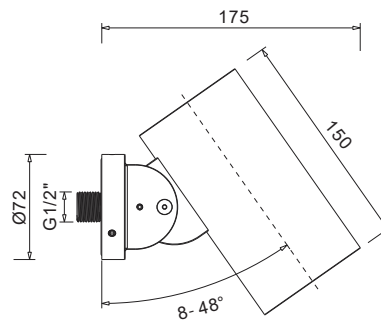

Ref.: **RDC007/ORC**

Square shower head.
Brushed rose gold finish.