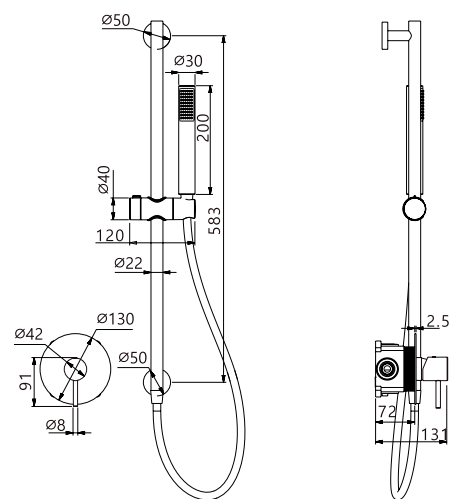

MONZA

Series

1 way set - bar support handle.

Stainless steel S.304 round bar with water inlet.
Elevated adjustable support handle.
1 position shower hand.
Brass single-lever faucet.
Medium flow rate 10 l/min.
Hose 150cm.
Single-lever ceramic cartridge $\varnothing 35$ mm.