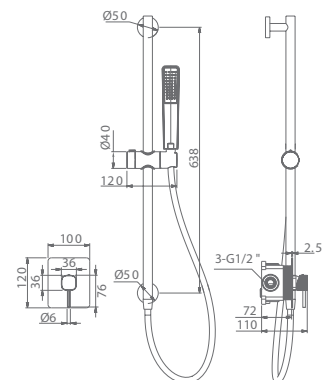

Ref.: **SRF065/ORC**

Single-lever 1 way concealed shower - shower head.
Brushed rose gold finish.

FIRENZE

Series

Single-lever 1 way concealed shower - handle bar.

Stainless steel S.304 round bar with water inlet.
Elevated adjustable support handle.
1 position shower hand.
Brass single-lever faucet.
Medium flow rate 10 l/min.
Hose 150cm.
Single-lever ceramic cartridge $\varnothing 28$ mm.