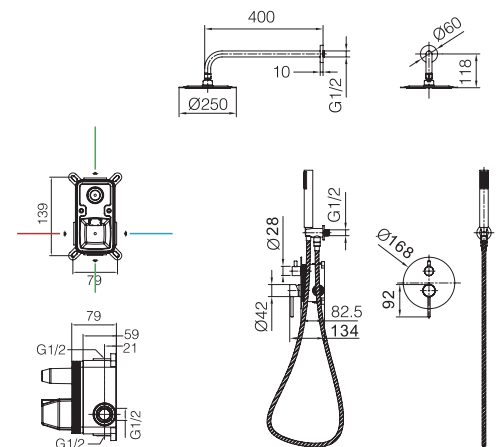

Single-lever with 2 ways concealed box.

Medium flow rate 20 l/min.

Brass round distributor.

Hose 150cm.

Ceramic single-lever cartridge Ø35 mm.

Wall bracket shower hand support with water outlet.

Concealed body directly into the wall. With register box.