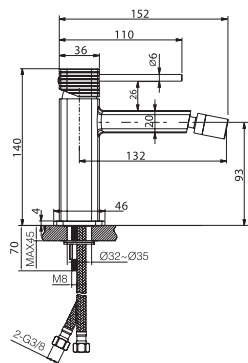

Ref.: **BDF065-2ORC**

Single-lever bidet.
Brushed rose gold finish.