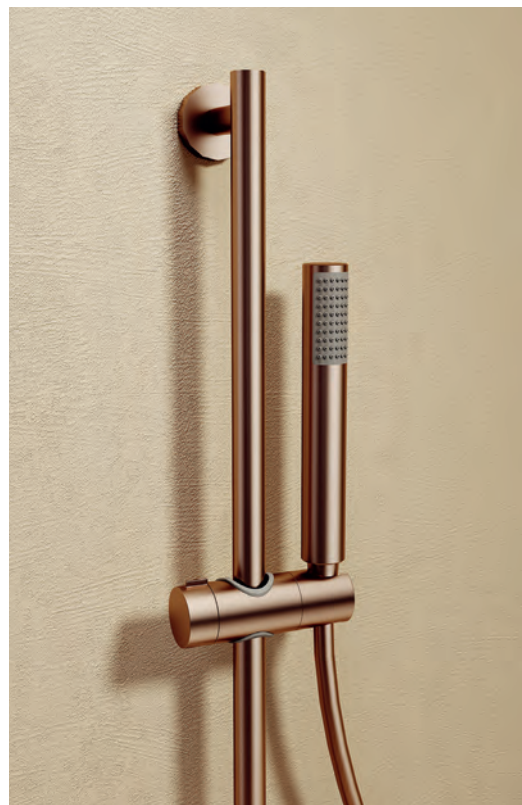

1 way set - shower head.
Brushed gold finish.

Ref.: **SRD038/ORC**

1 way set - shower head.
Brushed rose gold finish.

LINE

Series

1 way set - bar support handle.

Stainless steel S.304 round bar with water inlet.

Elevated adjustable support handle.

1 position shower hand.

Brass single-lever faucet.

Medium flow rate 10 l/min.

Hose 150cm.

Single-lever ceramic cartridge Ø28 mm.

Ref.: **SMD038**

1 way set - bar support handle.
Chrome finish.