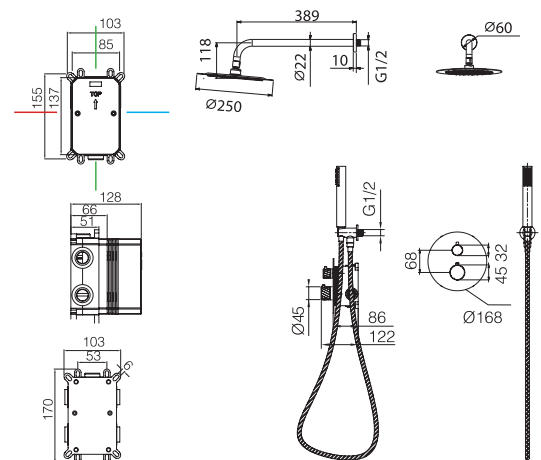

Single-lever with 2 ways concealed box.

Medium flow rate 20 l/min.

Brass round distributor.

Hose 150cm.

Thermostatic cartridge TURN CLEAN SYSTEM.

Wall bracket shower hand support with water outlet.

Concealed body directly into the wall. With register box.