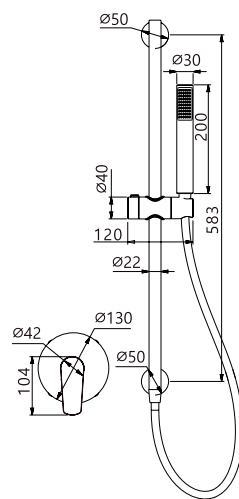

1 way set - shower head.
Chrome finish.

Ref.: **SRZ044/NG**

1 way set - shower head.
Matt black finish.

Ref.: **SMZ044**

1 way set - bar support handle.
Chrome finish.

Ref.: **SMZ044/NG**

1 way set - bar support handle.
Matt black finish.