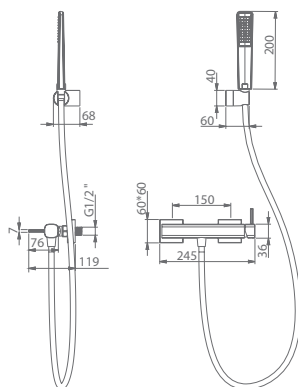

TOSCANA

SERIES

TOSCANA

Series

Single-lever shower kit.

Shower kit faucet.
 Wall bracket ajustable ABS shower hand support.
 Round 1 position shower hand.
 Hose 180cm.
 Medium flow rate 12 l/min.
 Single-lever ceramic cartridge Ø35 mm.