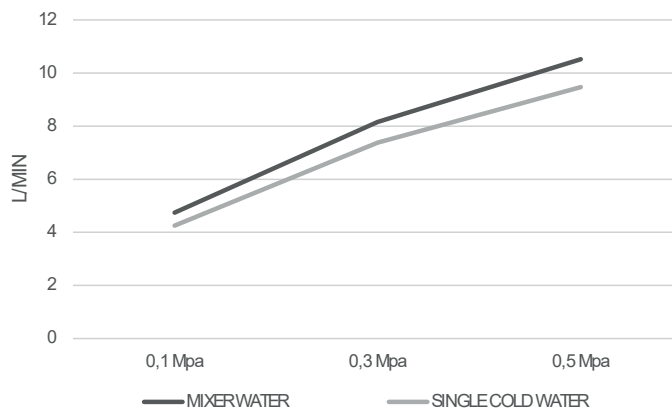

Product sizes (cm)	30 x 21 x 5,9
Weight (leg)	0.935
Guarantee	5 years
Max. pressure (bar)	5
Min. pressure (bar)	0.5
Optimum pressure (bar)	1-4 (recommended 3)
Max. temperature	85°C
Recommended	65°C

TESTS PERFORMED	LEGISLATION
Corrosion resistance (NSS)	UNE-EN 248:2003
Watertightness	UNE-EN 817:2009
	UNE-EN 1111:2018
Mechanical resistance under pressure	UNE-EN 817:2009
	UNE-EN 1111:2018
Torsional resistance of op. mechanism	UNE-EN 817:2009
Jet dispersion	UNE-EN 19703:2016
Flow rate	UNE-EN 817:2009
	UNE-EN 1111:2018