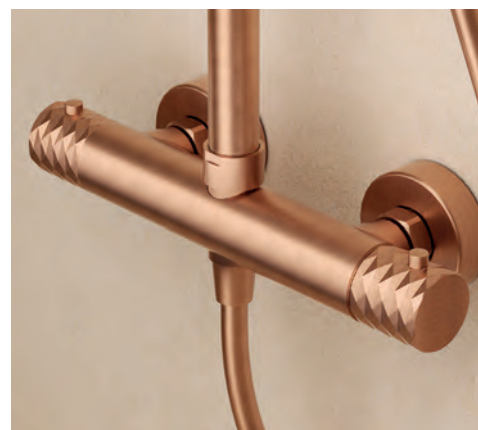

SERIES

GENOVA

Series

Thermostatic shower set.

Stainless steel S.304 extensible round bar.
 Stainless steel S.304 shower head Ø20 cm, extra flat design and antilime system.
 Elevated adjustable support handle.
 Round 1 position shower hand.
 Thermostatic with integrated flow-diverter
 Medium flow rate 12 l/min.
 Hose 150cm.
 Thermostatic cartridge TURN CLEAN SYSTEM.