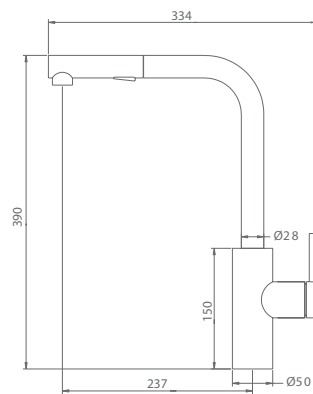

Ref.: GCE030/BGM

Single-lever kitchen faucet.
Pull-out.
Two functions aerator.
Brass body.
Black gun metal finish.
Ceramic cartridge Ø35mm.
Connecting tubes Ø3/8".

Grifería con certificación