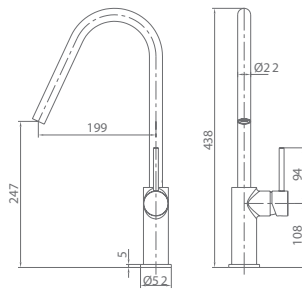

Ref: **GCE020/NQ**

Single-lever kitchen faucet.
 Brass body.
 Brushed nickel finish.
 Ceramic cartridge Ø35mm.
 Connecting tubes Ø3/8"

KENIA

SERIES

BRUSHED GOLD

Ref.: GCE020/OC

Single-lever kitchen faucet.
 Brass body.
 Brushed gold finish.
 Ceramic cartridge Ø35mm.
 Connecting tubes Ø3/8"