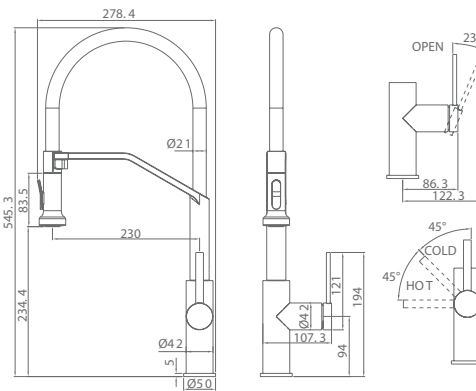

Grifería con
certificación