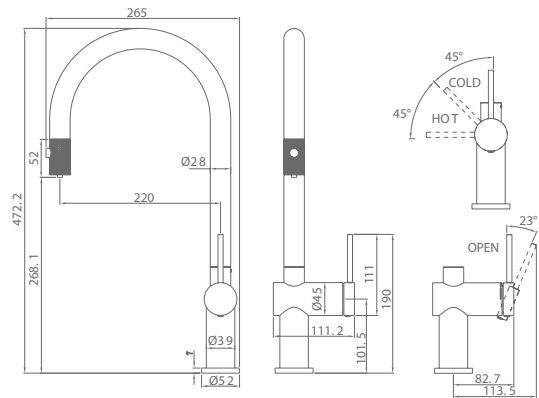

LAZIO

SERIES

BRUSHED ROSE GOLD

Ref.: GOS006/ORC

Single-lever 2 way kitchen faucet (osmosis).
Independent flow selector.
Pull-out 2-way diffuser.
Brass body.
Brushed rose gold finish.
Ceramic cartridge $\varnothing 35\text{mm}$.
Connecting tubes $\varnothing 3/8"$.

Cold open.