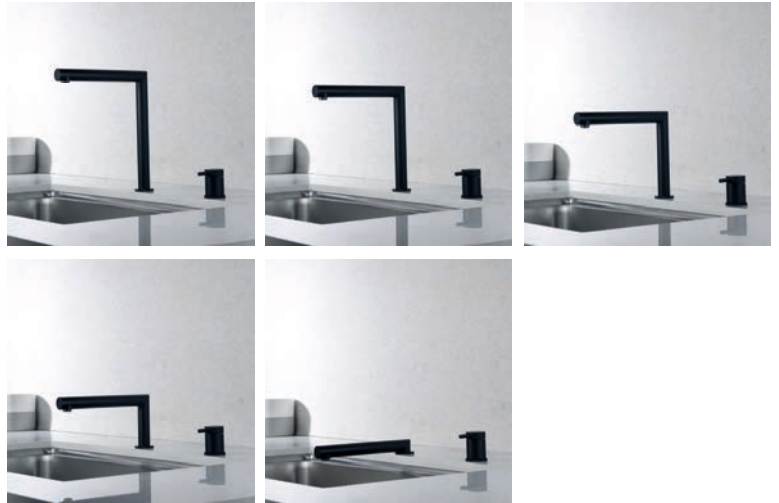

ITACA

SERIES

MATT BLACK