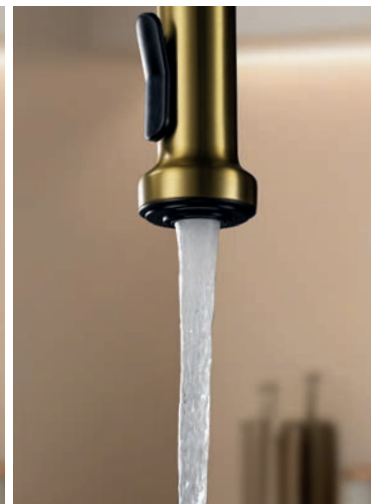

Grifería con certificación