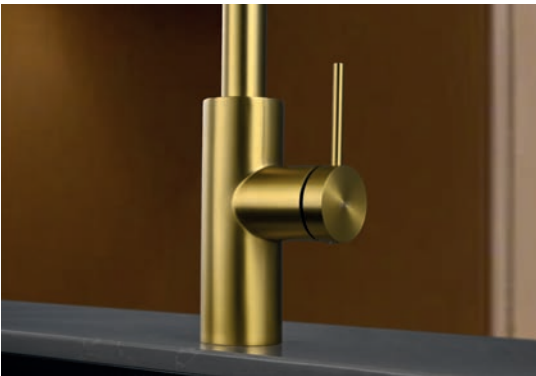

Ref.: GCE030/NG

Single-lever kitchen faucet.
 Pull-out.
 Two functions aerator.
 Brass body.
 Matt black finish.
 Ceramic cartridge Ø35mm.
 Connecting tubes Ø3/8".

Grifería con
 certificación

O PORTO

SERIES

BRUSHED GOLD

Ref.: GCE030/OC

Single-lever kitchen faucet.
 Pull-out.
 Two functions aerator.
 Brass body.
 Brushed gold finish.
 Ceramic cartridge Ø35mm.
 Connecting tubes Ø3/8".

Oporto

SERIES

BRUSHED ROSE GOLD