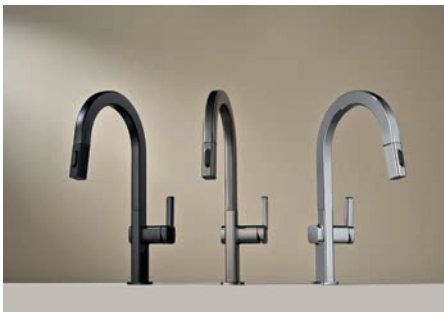

Canada Series
044-051