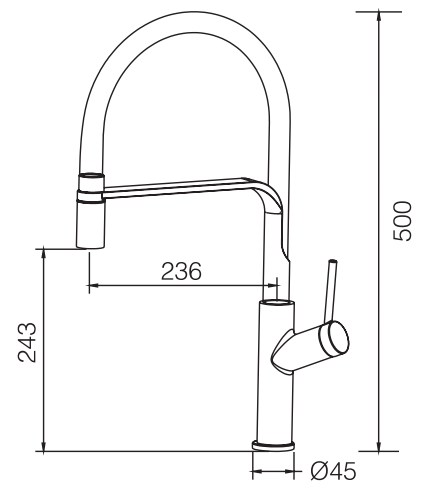

SENA

SERIES

BRUSHED GOLD

Ref.: GCE022/OC

Single-lever kitchen faucet.
Flexible hose.
Brass body.
Brushed gold finish.
Ceramic cartridge Ø30mm.
Connecting tubes Ø3/8"

SENA

SERIES

BRUSHED ROSE GOLD