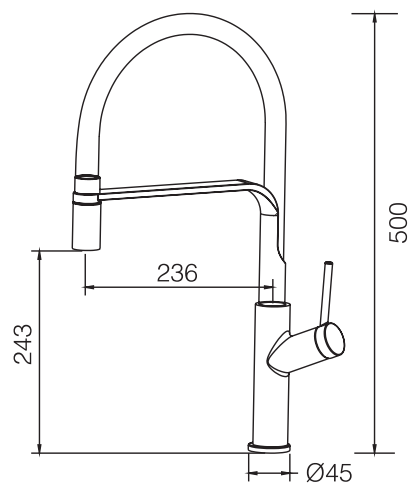

Ref.: GCE022/BGM

Single-lever kitchen faucet.
Flexible hose.
Brass body.
Black gun metal finish.
Ceramic cartridge Ø30mm.
Connecting tubes Ø3/8"

SENA

SERIES

MATT BLACK

Ref.: GCE022/NG

Single-lever kitchen faucet.
Flexible hose.
Brass body.
Matt black finish.
Ceramic cartridge $\varnothing 30\text{mm}$.
Connecting tubes $\varnothing 3/8''$