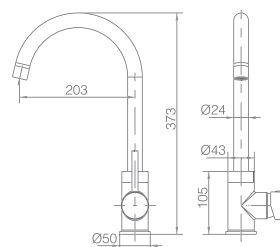

LYON

SERIES

MATT BLACK

Optional, see catalogue page 207.

Ref.: GCR002/NG

Single-lever kitchen faucet.
Brass body.
Matt black finish.
Ceramic cartridge $\varnothing 35\text{mm}$.
Connecting tubes $\varnothing 3/8''$
Sprayer not included.