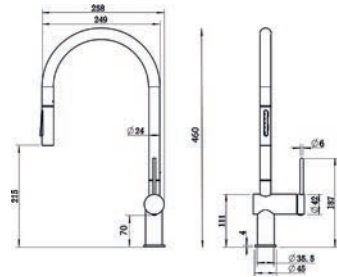

BERNA

SERIES

MATT BLACK

Ref.: GCE026/NG

Single-lever kitchen faucet.
Pull-out hose.
Two functions aerator.
Brass body.
Matt black finish.
Ceramic cartridge Ø35mm.
Connecting tubes Ø3/8"

Cold open.

ENERGY SAVING SYSTEM