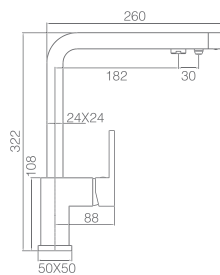

Ref.: GOS002/NG

Single-lever 2 way kitchen faucet (osmosis).
Rotating selector
Brass body.
Matt black finish.
Ceramic cartridge Ø40mm.
Connecting tubes Ø3/8"