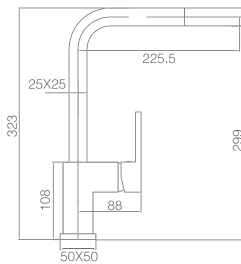

CONSTANZA

SERIES

CHROME

Ref.: GCE005

Single-lever kitchen faucet.
Pull-out hose.
Brass body.
Chrome finish.
Ceramic cartridge $\varnothing 35\text{mm}$.
Connecting tubes $\varnothing 3/8"$