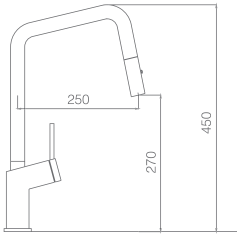

Cold open.

BONN

SERIES

BONN

SERIES

CHROME

Ref.: GCE024

Single-lever kitchen faucet.
Pull-out hose.
Two functions aerator.
Brass body.
Chrome finish.
Ceramic cartridge Ø35mm.
Connecting tubes Ø3/8"