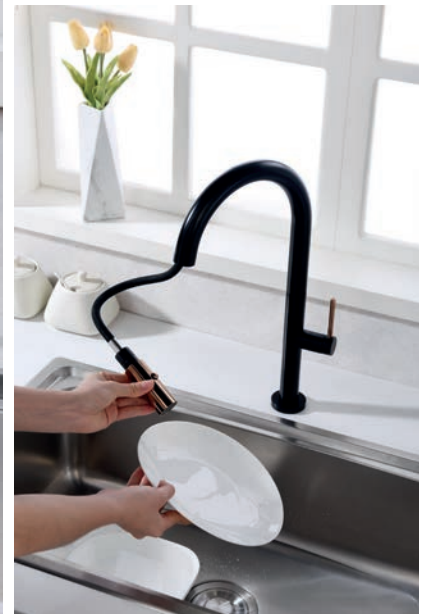

SAMOA

SERIES

MATT BLACK

Ref.: GCE017/NG

- Single-lever kitchen faucet.
- Pull-out hose.
- Two functions aerator.
- Brass body.
- Matt black finish.
- Ceramic cartridge Ø25mm.
- Connecting tubes Ø3/8"

SAMOA