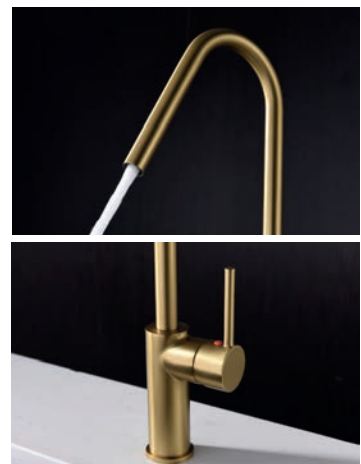

Ref: **GCE020/NQ**

Single-lever kitchen faucet.
 Brass body.
 Brushed nickel finish.
 Ceramic cartridge Ø35mm.
 Connecting tubes Ø3/8"

KENIA

SERIES

BRUSHED GOLD

Ref.: GCE020/OC

Single-lever kitchen faucet.
 Brass body.
 Brushed gold finish.
 Ceramic cartridge Ø35mm.
 Connecting tubes Ø3/8"

UNE
 Normalización
 Española

Grifería con
 certificación

KENIA

SERIES

BRUSHED ROSE GOLD

Ref.: GCE020/ORC

Single-lever kitchen faucet.
Brass body.
Brushed rose gold finish.
Ceramic cartridge $\varnothing 35\text{mm}$.
Connecting tubes $\varnothing 3/8''$