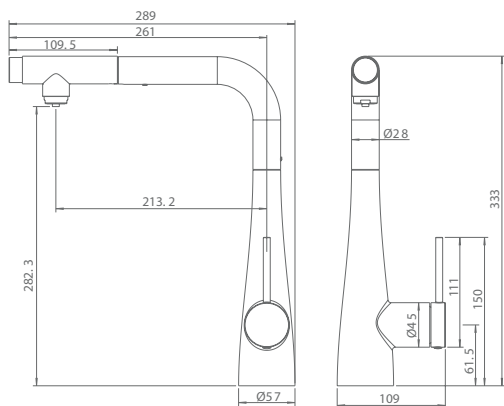

Grifería con
certificación