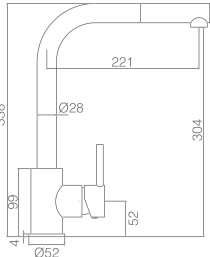

Ref.: GCE006/OC

Single-lever kitchen faucet.
Pull-out.
Brass body.
Brushed gold finish.
Ceramic cartridge $\varnothing 35\text{mm}$.
Connecting tubes $\varnothing 3/8"$