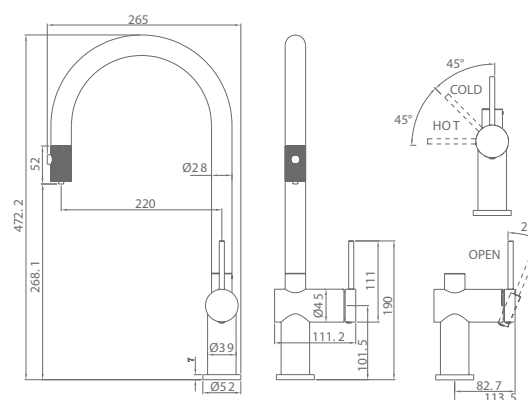

Grifería con
certificación