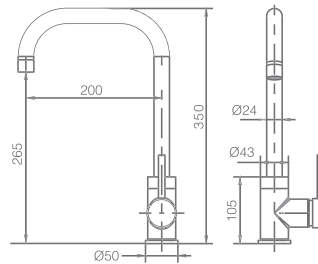

UNE
Normalización
Española

LOIRA

SERIES

BRUSHED GOLD

Optional, see catalogue page 207.

Ref.: GCR004/OC

Single-lever kitchen faucet.
Brass body.
Brushed gold finish.
Ceramic cartridge $\varnothing 35\text{mm}$.
Connecting tubes $\varnothing 3/8''$
Sprayer not included.