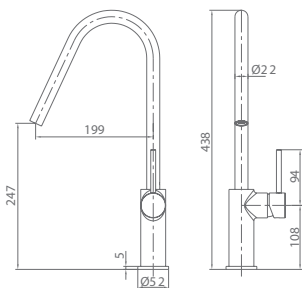

Ref: **GCE020/NQ**

Single-lever kitchen faucet.
Brass body.
Brushed nickel finish.
Ceramic cartridge Ø35mm.
Connecting tubes Ø3/8"