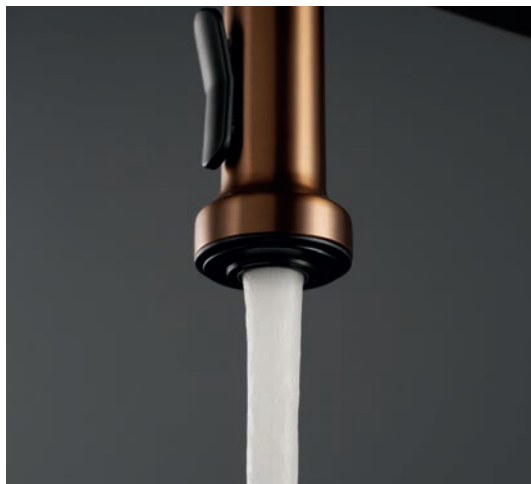

Grifería con
certificación