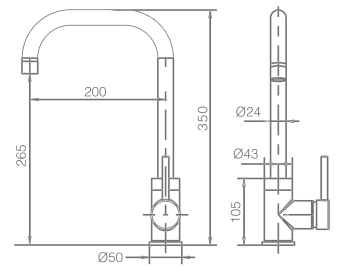

Optional, see catalogue page 207.

Ref.: GCR004/NQ

Single-lever kitchen faucet.
Brass body.
Brushed nickel finish.
Ceramic cartridge $\varnothing 35\text{mm}$.
Connecting tubes $\varnothing 3/8''$
Sprayer not included.

UNE
Normalización
Española