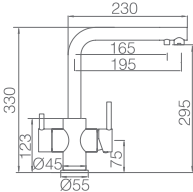

MARSELLA

SERIES

CHROME

Ref.: GOS004

Single-lever 2 way kitchen faucet (osmosis).
Independent way selector.
Brass body.
Chrome finish.
Ceramic cartridge Ø35mm.
Connecting tubes Ø3/8".

Cold open.

Osmosis

MARSELLA