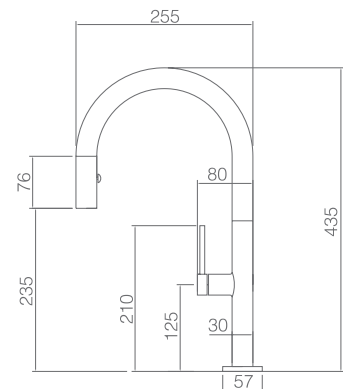

SAMOA

SERIES

MATT BLACK

Ref.: GCE017/NG

- Single-lever kitchen faucet.
- Pull-out hose.
- Two functions aerator.
- Brass body.
- Matt black finish.
- Ceramic cartridge Ø25mm.
- Connecting tubes Ø3/8"