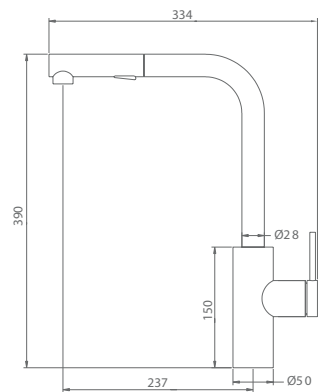

OPORTO

SERIES

S316 STEEL

Ref.: GCE030/AC

Single-lever kitchen faucet.
 Pull-out.
 Two functions aerator.
 Stainless steel. S.316 body
 High resistance.
 Ceramic cartridge Ø35mm.
 Connecting tubes Ø3/8".

OPORTO