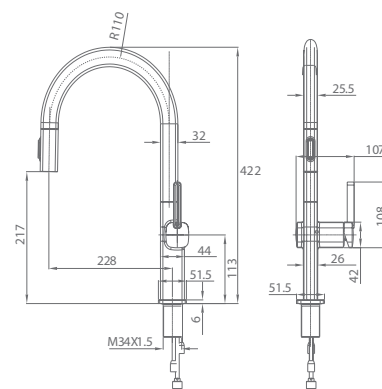

CANADA

SERIES

CHROME

Ref.: GCE028

Single-lever kitchen faucet.
Pull-out hose.

Three functions aerator.

Brass body.
Chrome finish.
Ceramic cartridge $\varnothing 35\text{mm}$.
Connecting tubes $\varnothing 3/8"$.