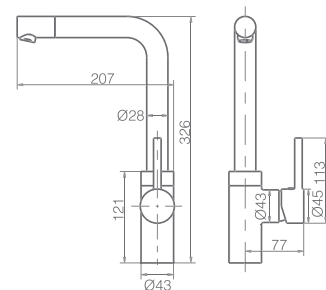

Ref.: GCE100

Single-lever kitchen faucet.
Rotating diffuser.
Brass body.
Chrome finish.
Ceramic cartridge $\varnothing 35\text{mm}$.
Connecting tubes $\varnothing 3/8''$

UNE
Normalización
Española