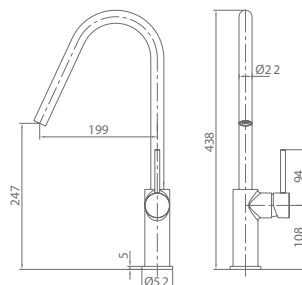

KENIA

SERIES

MATT BLACK

Ref.: GCE020/NG

Single-lever kitchen faucet.
Brass body.
Matt black finish.
Ceramic cartridge Ø35mm.
Connecting tubes Ø3/8"