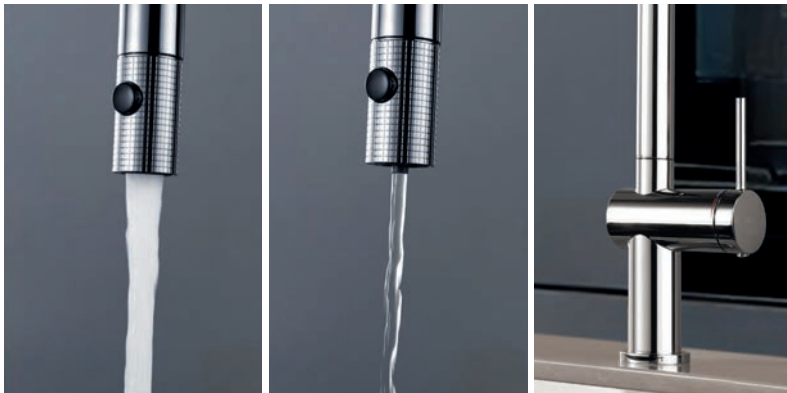

Grifería con certificación