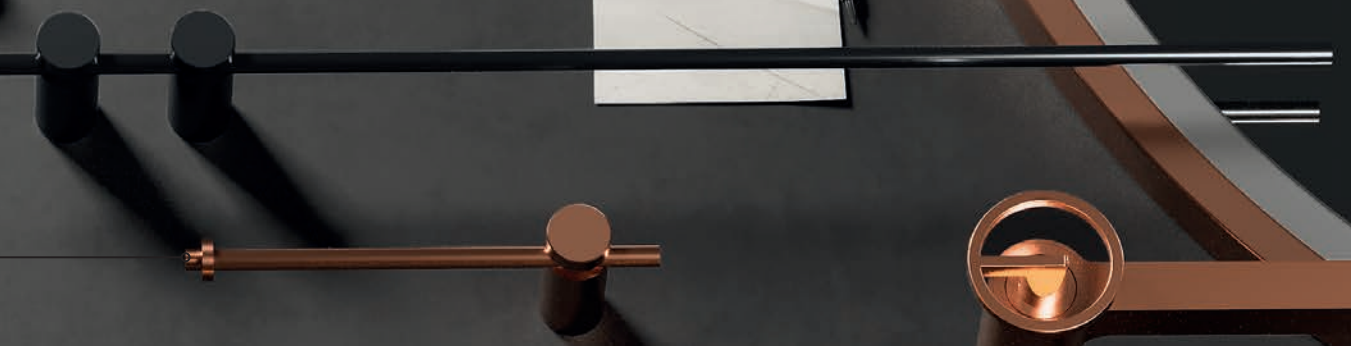

MEDIMEX
PRACTIC SERIES
Hanger
CHROME / BGM / BRUSHED
ROSE GOLD