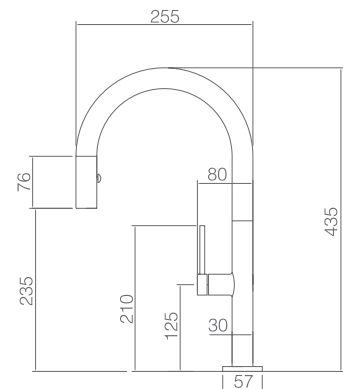

SAMOA

SERIES

CHROME

Ref.: GCE017

Single-lever kitchen faucet.
Pull-out hose.
Two functions aerator.
Brass body.
Chrome finish.
Ceramic cartridge Ø25mm.
Connecting tubes Ø3/8"

UNE
Normalización
Española