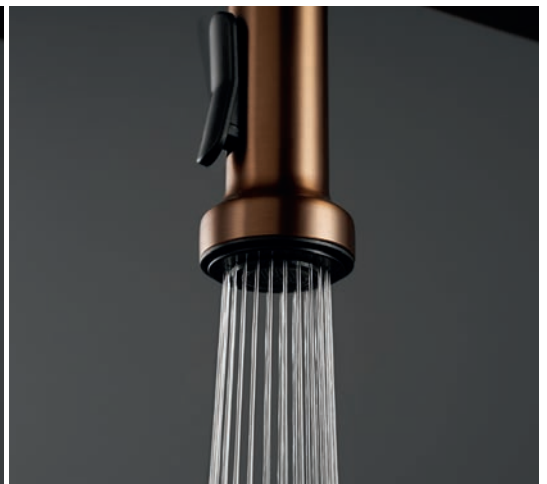

Grifería con
certificación