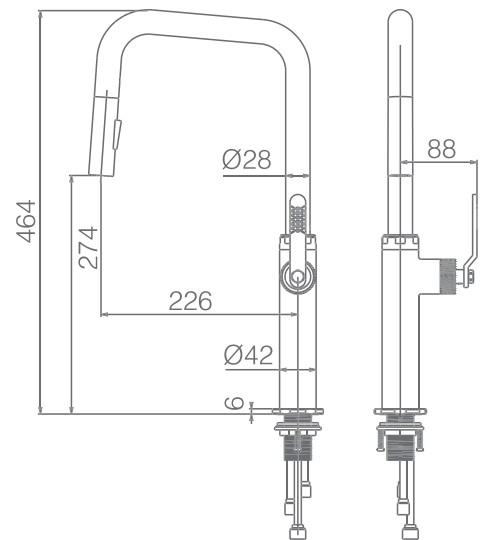

NIZA

SERIES

CHROME

Ref.: GCE027

Single-lever kitchen faucet.
 Pull-out hose.
 Two functions aerator.
 Brass body.
 Chrome finish.
 Ceramic cartridge Ø30mm.
 Connecting tubes Ø3/8"

UNE
 Normalización
 Española