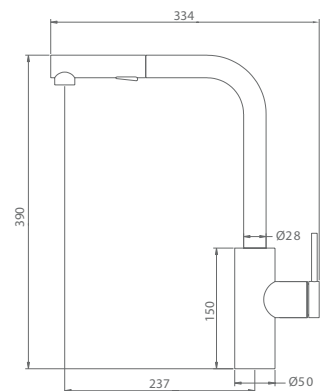

Ref.: GCE030/OC

Single-lever kitchen faucet.
Pull-out.
Two functions aerator.
Brass body.
Brushed gold finish.
Ceramic cartridge Ø35mm.
Connecting tubes Ø3/8".