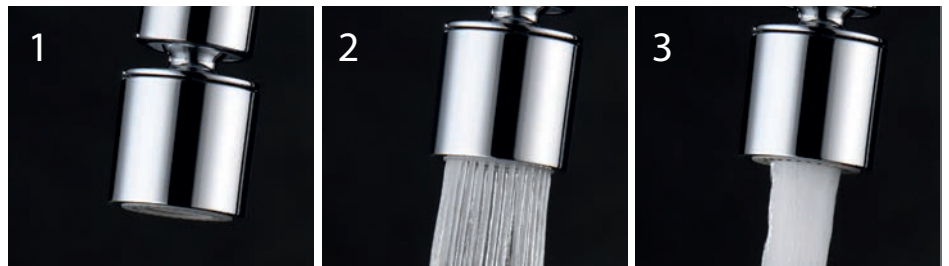

SERIES

BELGICA

SERIES

CHROME

Optional, see catalogue page 207.

Ref.: **GCZ044**

Single-lever kitchen faucet.
 Brass body.
 Chrome finish.
 Ceramic cartridge Ø35mm.
 Connecting tubes Ø3/8"
Sprayer not included.