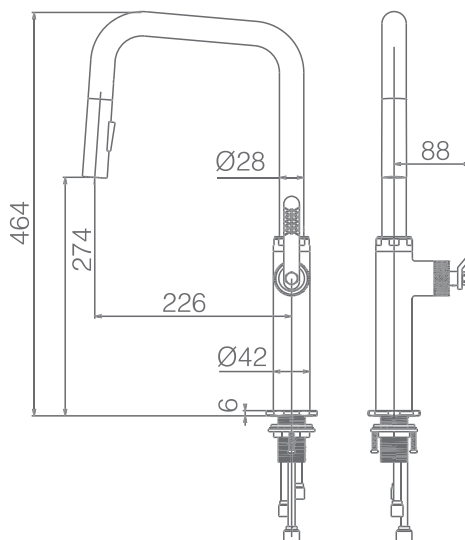

NIZA

SERIES

BLACK GUN METAL

Ref.: GCE027/BGM

Single-lever kitchen faucet.
Pull-out hose.
Two functions aerator.
Brass body.
Black gun metal finish.
Ceramic cartridge Ø30mm.
Connecting tubes Ø3/8"