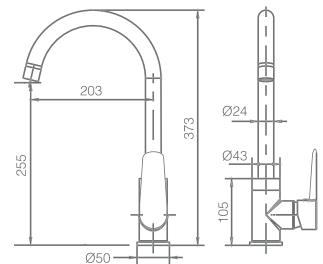

SERIES

BELGICA

SERIES

CHROME

Optional, see catalogue page 207.

Ref.: **GCZ044**

Single-lever kitchen faucet.
 Brass body.
 Chrome finish.
 Ceramic cartridge Ø35mm.
 Connecting tubes Ø3/8"
Sprayer not included.