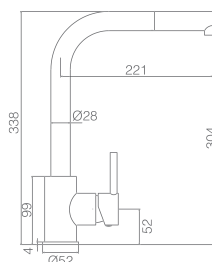

Installation >