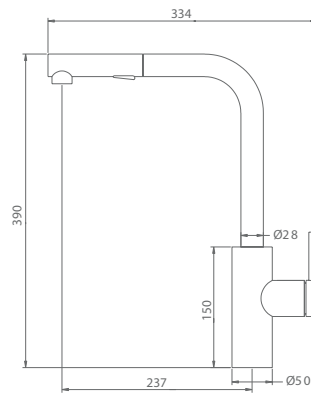

Oporto

SERIES

BRUSHED ROSE GOLD

Ref.: GCE030/ORC

Single-lever kitchen faucet.
Pull-out.
Two functions aerator.
Brass body.
Brushed rose gold finish.
Ceramic cartridge $\varnothing 35\text{mm}$.
Connecting tubes $\varnothing 3/8''$.