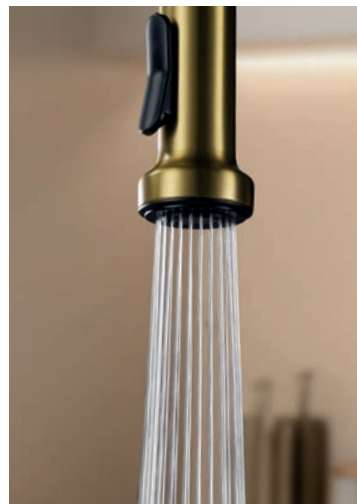

Grifería con certificación