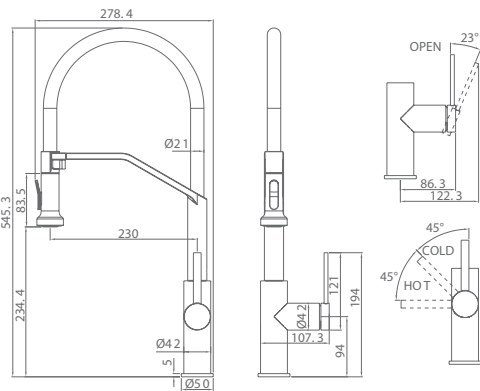

Grifería con certificación