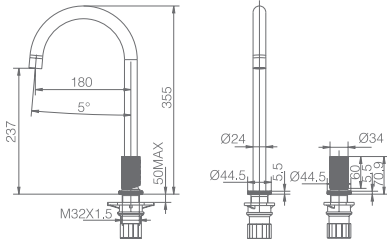

UNE
Normalización
Española

MANACOR

SERIES

CHROME

Optional, see catalogue page 207.

Ref.: GCM001

Single-lever kitchen faucet.
In two independent parts.
Brass body.
Chrome finish.
Ceramic cartridge Ø25mm.
Connecting tubes Ø3/8"
Sprayer not included.