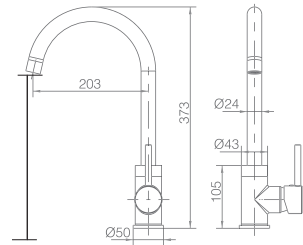

LYON

SERIES

CHROME

Optional, see catalogue page 207.

Ref.: GCR002

Single-lever kitchen faucet.
Brass body.
Chrome finish.
Ceramic cartridge $\varnothing 35\text{mm}$.
Connecting tubes $\varnothing 3/8''$
Sprayer not included.

Installation