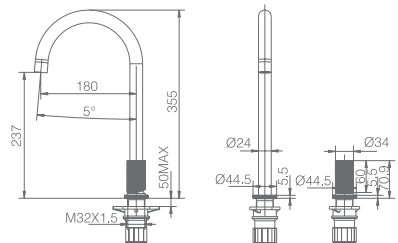

MARSELLA

SERIES

CHROME

Ref.: GOS004

Single-lever 2 way kitchen faucet (osmosis).
Independent way selector.
Brass body.
Chrome finish.
Ceramic cartridge Ø35mm.
Connecting tubes Ø3/8".

Cold open.

Osmosis

MARSELLA