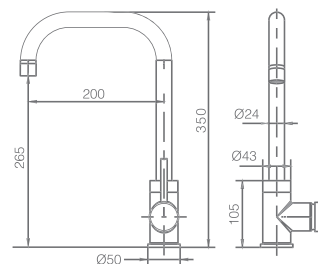

Ref.: GCR004

Single-lever kitchen faucet.
Brass body.
Chrome finish.
Ceramic cartridge $\varnothing 35\text{mm}$.
Connecting tubes $\varnothing 3/8''$
Sprayer not included.

UNE
Normalización
Española

LOIRA