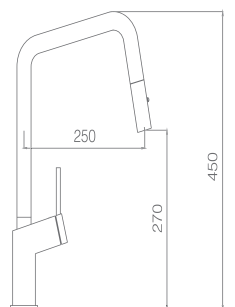

BONN

SERIES

BLACK GUN METAL

Ref.: GCE024/BGM

Single-lever kitchen faucet.
Pull-out hose.
Two functions aerator.
Brass body.
Black gun metal finish.
Ceramic cartridge Ø35mm.
Connecting tubes Ø3/8"