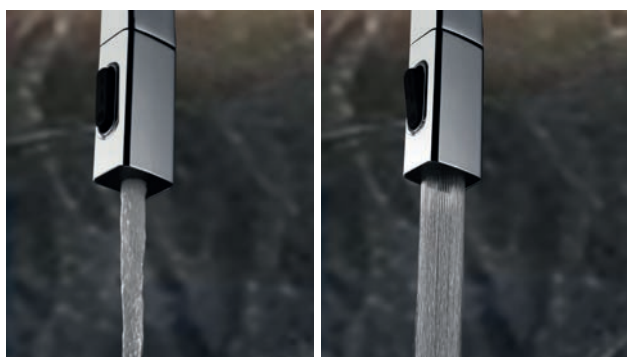

Grifería con
certificación