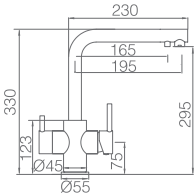

Ref.: GOS004/NG

Single-lever 2 way kitchen faucet (osmosis).
Independent way selector.
Brass body.
Matt black finish.
Ceramic cartridge Ø35mm.
Connecting tubes Ø3/8".

Cold open.