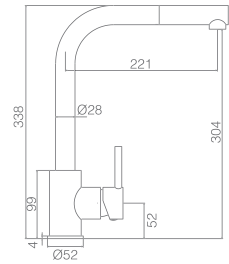

Ref.: GCE006/ORC

Single-lever kitchen faucet.
Pull-out.
Brass body.
Brushed rose gold finish.
Ceramic cartridge $\varnothing 35\text{mm}$.
Connecting tubes $\varnothing 3/8"$

UNE
Normalización
Española