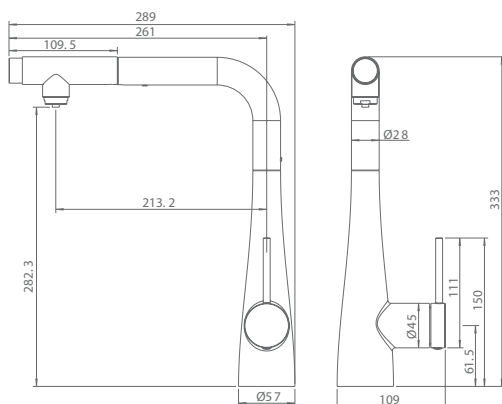

Pull-out 2-way diffuser.

Brass body.

Brushed gold finish.

Ceramic cartridge $\varnothing 35\text{mm}$.

Connecting tubes $\varnothing 3/8"$.

Cold open.

Grifería con
certificación

TOKYO