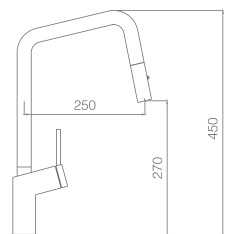

Ref.: GCE024/ORC

Single-lever kitchen faucet.
Pull-out hose.
Two functions aerator.
Brass body.
Brushed rose gold finish.
Ceramic cartridge Ø35mm.
Connecting tubes Ø3/8"