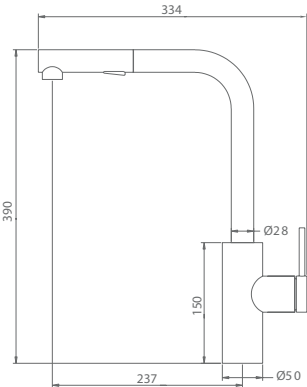

OPORTO

SERIES

MATT WHITE

Ref.: GCE030/BL

Single-lever kitchen faucet.
Pull-out.
Two functions aerator.
Brass body.
Matt white finish.
Ceramic cartridge Ø35mm.
Connecting tubes Ø3/8".

OPORTO

SERIES

MATT BLACK