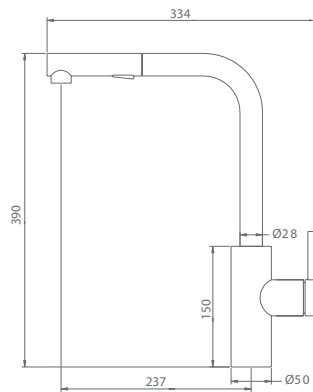

Ref.: GCE030/NG

Single-lever kitchen faucet.
Pull-out.
Two functions aerator.
Brass body.
Matt black finish.
Ceramic cartridge Ø35mm.
Connecting tubes Ø3/8".

Grifería con
certificación