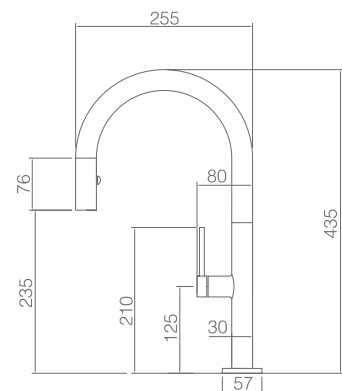

SAMOA

SERIES

MATT WHITE

Ref.: GCE017/BL

Single-lever kitchen faucet.
Pull-out hose.
Two functions aerator.
Brass body.
Matt white finish.
Ceramic cartridge Ø25mm.
Connecting tubes Ø3/8"

UNE
Normalización
Española