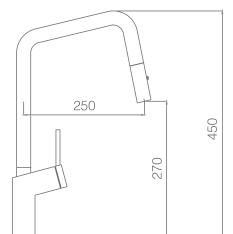

Ref.: GCE024/OC

Single-lever kitchen faucet.
Pull-out hose.
Two functions aerator.
Brass body.
Brushed gold finish.
Ceramic cartridge Ø35mm.
Connecting tubes Ø3/8"