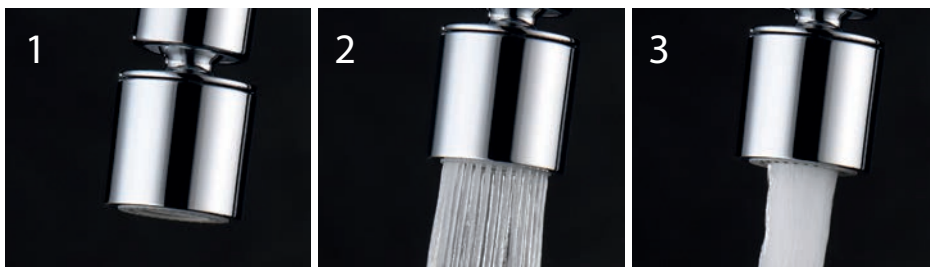

LOIRA

SERIES

CHROME

Optional, see catalogue page 207.

Ref.: GCR004

Single-lever kitchen faucet.
Brass body.
Chrome finish.
Ceramic cartridge $\varnothing 35\text{mm}$.
Connecting tubes $\varnothing 3/8''$
Sprayer not included.

UNE
Normalización
Española