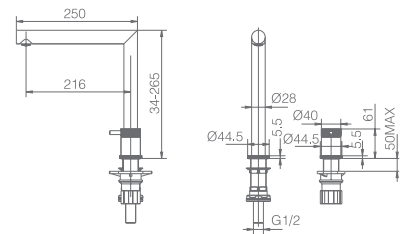

Installation

ITACA

SERIES

MATT BLACK

Ref.: GCE018/NG

Single-lever kitchen faucet.
Retractable spout.
In two independent parts.
Brass body.
Matt black finish.
Ceramic cartridge $\varnothing 25\text{mm}$.
Connecting tubes $\varnothing 3/8''$