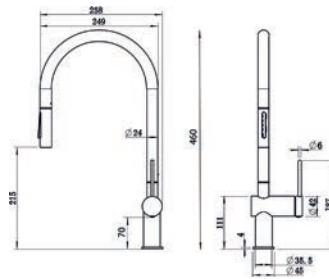

Ref.: GCE026/OC

Single-lever kitchen faucet.
Pull-out hose.
Two functions aerator.
Brass body.
Brushed gold finish.
Ceramic cartridge Ø35mm.
Connecting tubes Ø3/8"

Cold open.