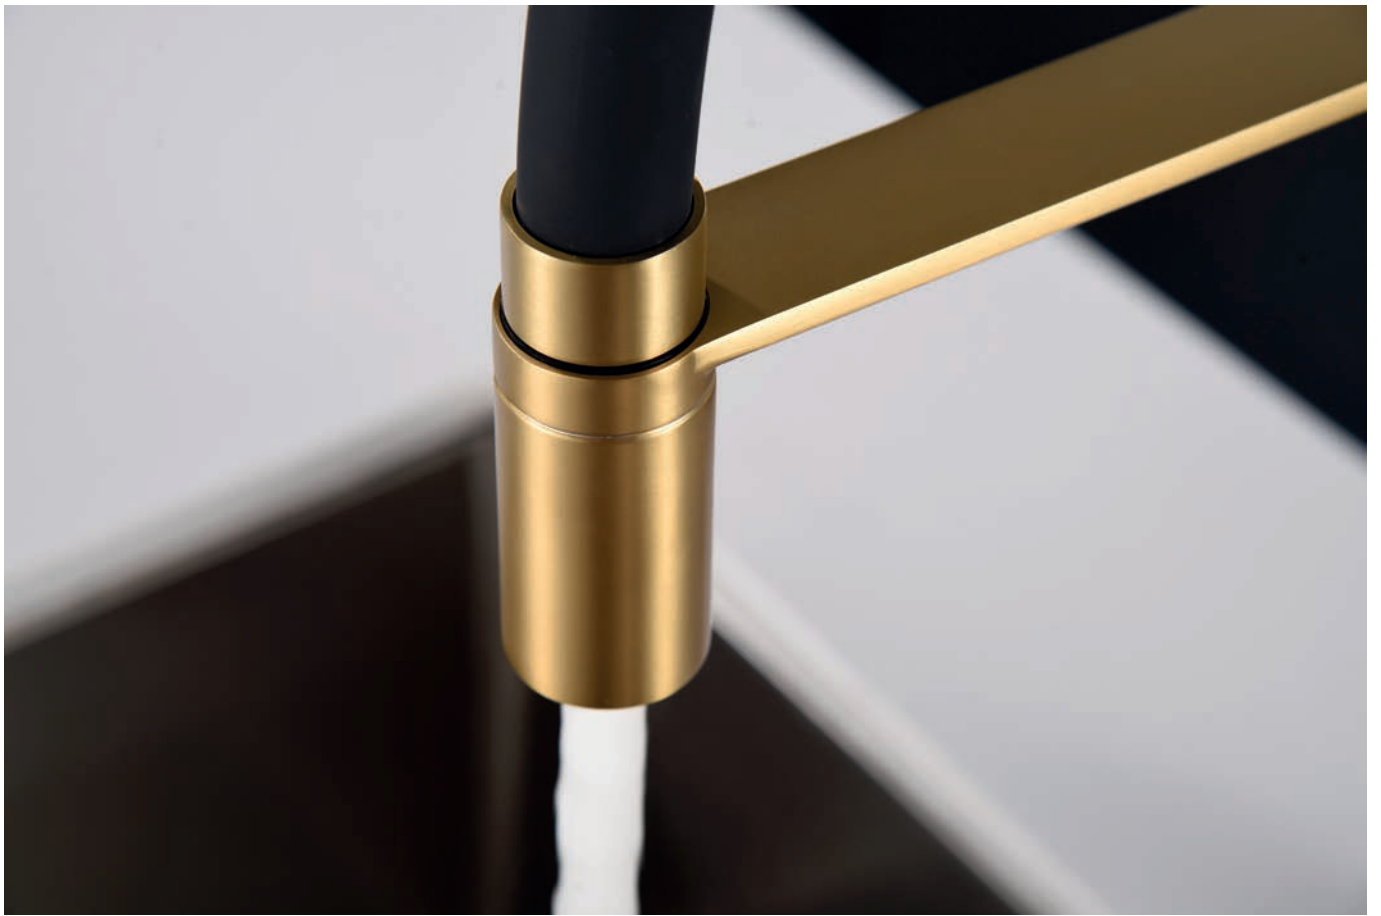

Ref.: GCE022/BGM

Single-lever kitchen faucet.
Flexible hose.
Brass body.
Black gun metal finish.
Ceramic cartridge Ø30mm.
Connecting tubes Ø3/8"

SENA

SERIES

MATT BLACK

Ref.: GCE022/NG

Single-lever kitchen faucet.
Flexible hose.
Brass body.
Matt black finish.
Ceramic cartridge $\varnothing 30\text{mm}$.
Connecting tubes $\varnothing 3/8''$

SENA

SERIES

BRUSHED GOLD

Ref.: GCE022/OC

Single-lever kitchen faucet.
Flexible hose.
Brass body.
Brushed gold finish.
Ceramic cartridge Ø30mm.
Connecting tubes Ø3/8"

SENA

SERIES

BRUSHED ROSE GOLD

Ref.: GCE022/ORC

Single-lever kitchen faucet.
Flexible hose.
Brass body.
Brushed rose gold finish.
Ceramic cartridge Ø30mm.
Connecting tubes Ø3/8"

SPLIT

SERIES

SPLIT

SERIES

CHROME

Ref.: GOS005