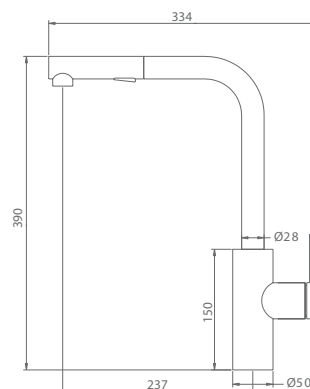

OPORTO

SERIES

OPORTO

SERIES

CHROME

Ref.: GCE030

Single-lever kitchen faucet.
Pull-out.
Two functions aerator.
Brass body.
Chrome finish.
Ceramic cartridge Ø35mm.
Connecting tubes Ø3/8".

Grifería con
certificación