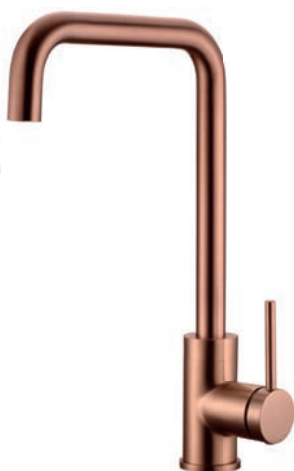

LOIRA

SERIES

BRUSHED ROSE GOLD

Optional, see catalogue page 207.

Ref.: GCR004/ORC

Single-lever kitchen faucet.
Brass body.
Brushed rose gold finish.
Ceramic cartridge Ø35mm.
Connecting tubes Ø3/8"
Sprayer not included.

LYON

SERIES

CHROME

Optional, see catalogue page 207.

Ref.: GCR002

Single-lever kitchen faucet.
Brass body.
Chrome finish.
Ceramic cartridge $\varnothing 35\text{mm}$.
Connecting tubes $\varnothing 3/8''$
Sprayer not included.