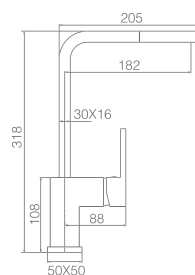

COX

SERIES

CHROME

Ref.: GCC001

Single-lever kitchen faucet.
360° turn.
Brass body.
Chrome finish.
Ceramic cartridge Ø35mm.
Connecting tubes Ø3/8"