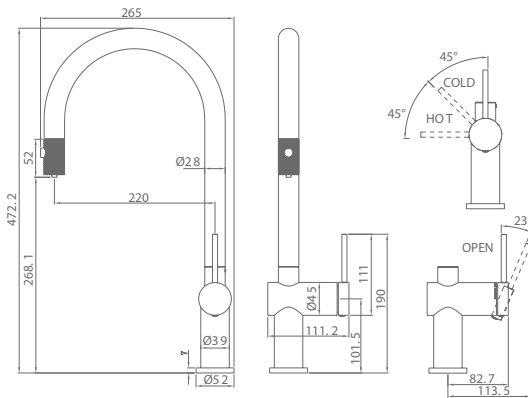

Grifería con certificación