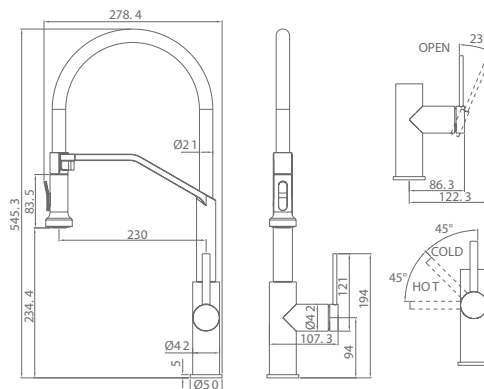

Grifería con certificación