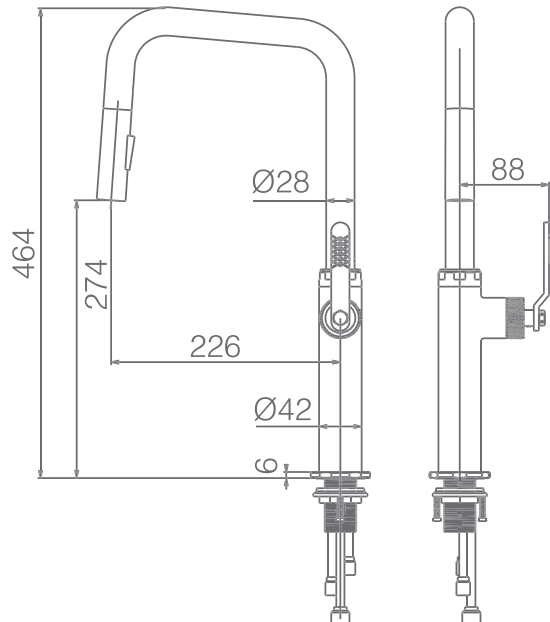

NIZA

SERIES

BRUSHED GOLD

Ref.: GCE027/OC

Single-lever kitchen faucet.
Pull-out hose.
Two functions aerator.
Brass body.
Brushed gold finish.
Ceramic cartridge Ø30mm.
Connecting tubes Ø3/8"