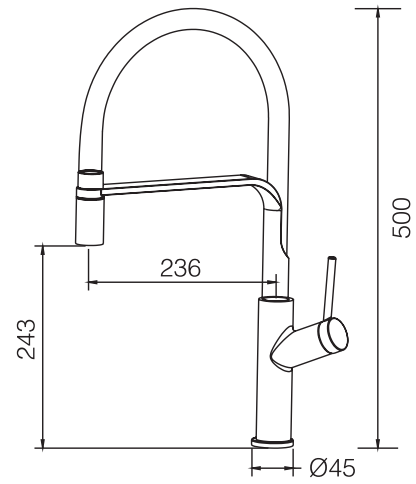

SENA

SERIES

CHROME

Ref.: GCE022

Single-lever kitchen faucet.
Flexible hose.
Brass body.
Chrome finish.
Ceramic cartridge $\varnothing 30\text{mm}$.
Connecting tubes $\varnothing 3/8''$