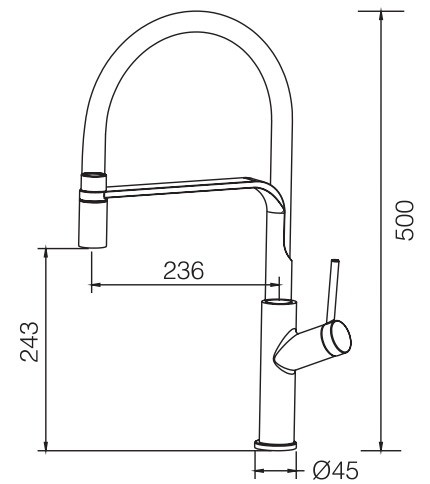

SENA

SERIES

BRUSHED ROSE GOLD

Ref.: GCE022/ORC

Single-lever kitchen faucet.
Flexible hose.
Brass body.
Brushed rose gold finish.
Ceramic cartridge Ø30mm.
Connecting tubes Ø3/8"