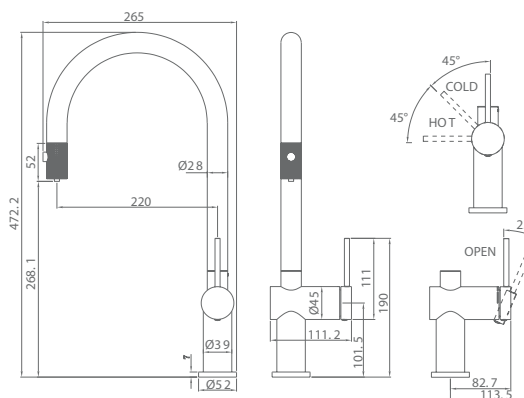

Grifería con certificación