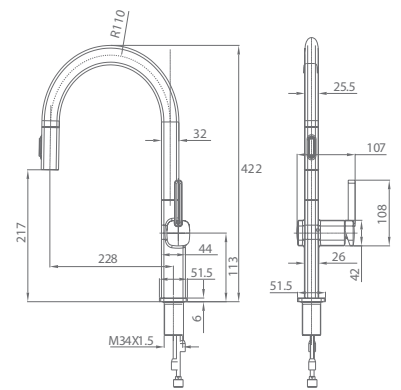

Ceramic cartridge Ø35mm.

Connecting tubes Ø3/8".

Grifería con
certificación

CAPRI

SERIES

Osmosis

CAPRI

SERIES