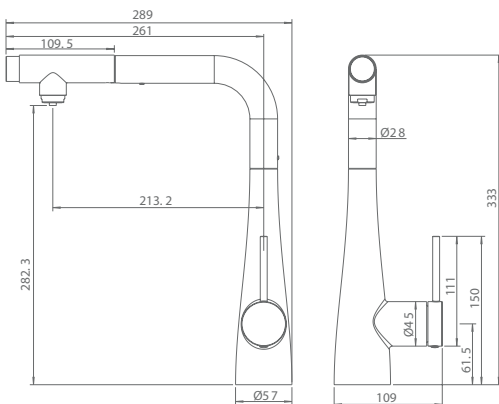

SPLIT

SERIES

CHROME

Ref.: GOS005

Single-lever 2 way kitchen faucet (osmosis).
Push start/stop osmosis.
Pull-out 2-way diffuser.
Brass body.
Chrome finish.
Ceramic cartridge $\varnothing 35\text{mm}$.
Connecting tubes $\varnothing 3/8"$.

Cold open.

Grifería con
certificación