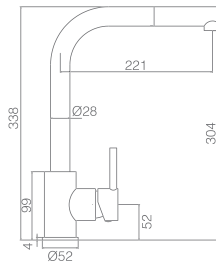

Ref.: GCE006/AC

Single-lever kitchen faucet.
Pull-out.
Stainless steel, S.316 body
High resistance.
Ceramic cartridge Ø35mm.
Connecting tubes Ø3/8"

UNE
Normalización
Española