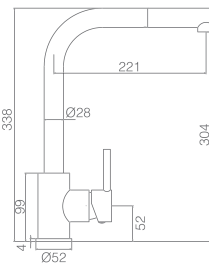

MALTA

SERIES

MATT BLACK

Ref.: GCE006/NG

Single-lever kitchen faucet.
Pull-out.
Brass body.
Matt black finish.
Ceramic cartridge $\varnothing 35\text{mm}$.
Connecting tubes $\varnothing 3/8"$

UNE
Normalización
Española