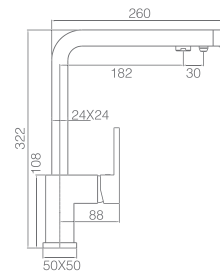

CAPRI

SERIES

CHROME

Ref.: GOS002

Single-lever 2 way kitchen faucet (osmosis).
Rotating selector.
Brass body.
Chrome finish.
Ceramic cartridge $\varnothing 40\text{mm}$.
Connecting tubes $\varnothing 3/8"$