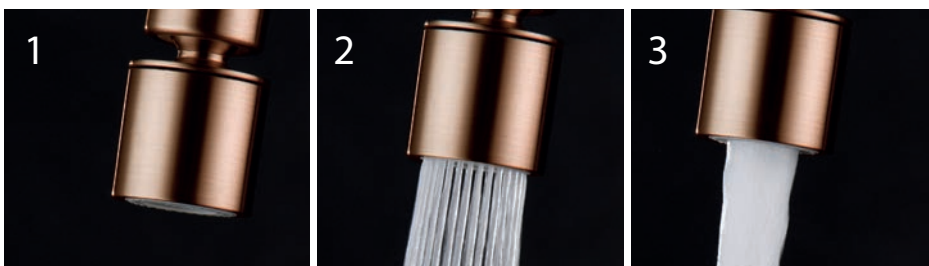

Ref.: RR0031/ORC

Aerator adapter 2 functions with valve
M22x1
Material: ABS
Finish: BRUSHED ROSE GOLD