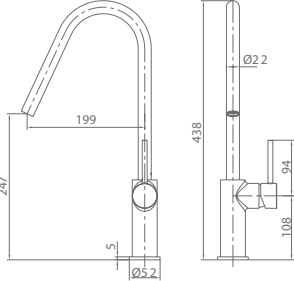

UNE
Normalización
Española

KENIA

SERIES

KENIA

SERIES

CHROME

Ref.: GCE020

Single-lever kitchen faucet.
Brass body.
Chrome finish.
Ceramic cartridge Ø35mm.
Connecting tubes Ø3/8"