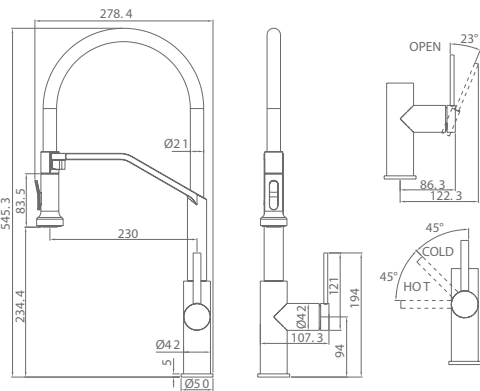

Grifería con
certificación