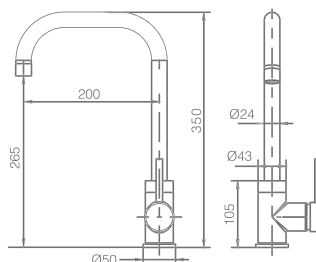

LOIRA

SERIES

BRUSHED ROSE GOLD

Optional, see catalogue page 207.

Ref.: GCR004/ORC

Single-lever kitchen faucet.
Brass body.
Brushed rose gold finish.
Ceramic cartridge Ø35mm.
Connecting tubes Ø3/8"
Sprayer not included.