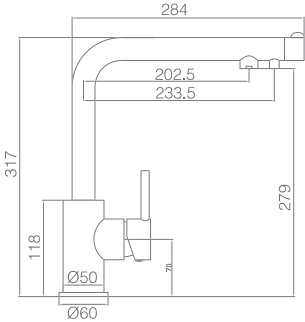

SERIES

CHROME

Ref.: GOS001

Single-lever 2 way kitchen faucet (osmosis).
Rotating selector.
Brass body.
Chrome finish.
Ceramic cartridge Ø40mm.
Connecting tubes Ø3/8"

Installation

Osmosis

NIZA

SERIES