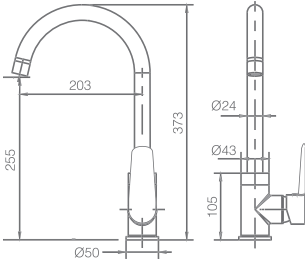

BERNA

SERIES

BERNA

SERIES

CHROME

Ref.: GCE026

Single-lever kitchen faucet.
Pull-out hose.
Two functions aerator.
Brass body.
Chrome finish.
Ceramic cartridge Ø35mm.
Connecting tubes Ø3/8"

Cold open.