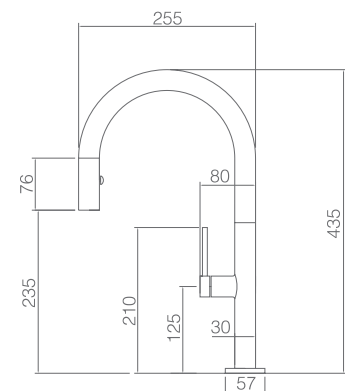

Matt black/rose gold finish

Matt black finish with rose gold details.

Ceramic cartridge Ø25mm.

Connecting tubes Ø3/8"

UNE
Normalización
Española

SENA

SERIES

SENA