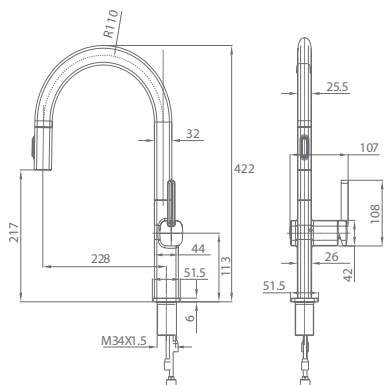

CANADA

SERIES

BLACK GUN METAL

Ref.: **GCE028/BGM**

Single-lever kitchen faucet.
Pull-out hose.

Three functions aerator.

Brass body.

Black gun metal finish.

Ceramic cartridge Ø35mm.

Connecting tubes Ø3/8".

Grifería con
certificación