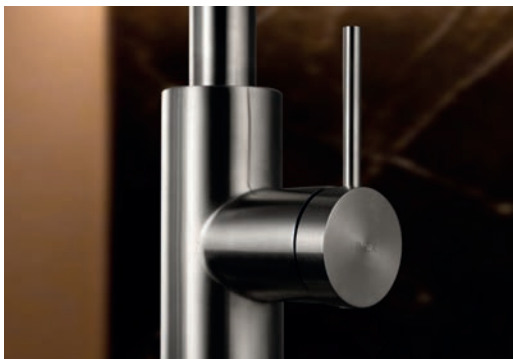

OPORTO

SERIES

S316 STEEL