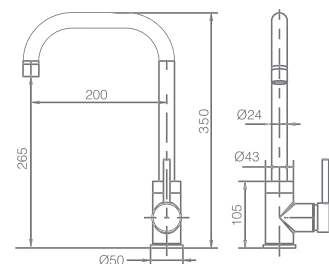

Ref.: GCR004/BGM

Single-lever kitchen faucet.
Brass body.
Black gun metal finish.
Ceramic cartridge Ø35mm.
Connecting tubes Ø3/8"
Sprayer not included.