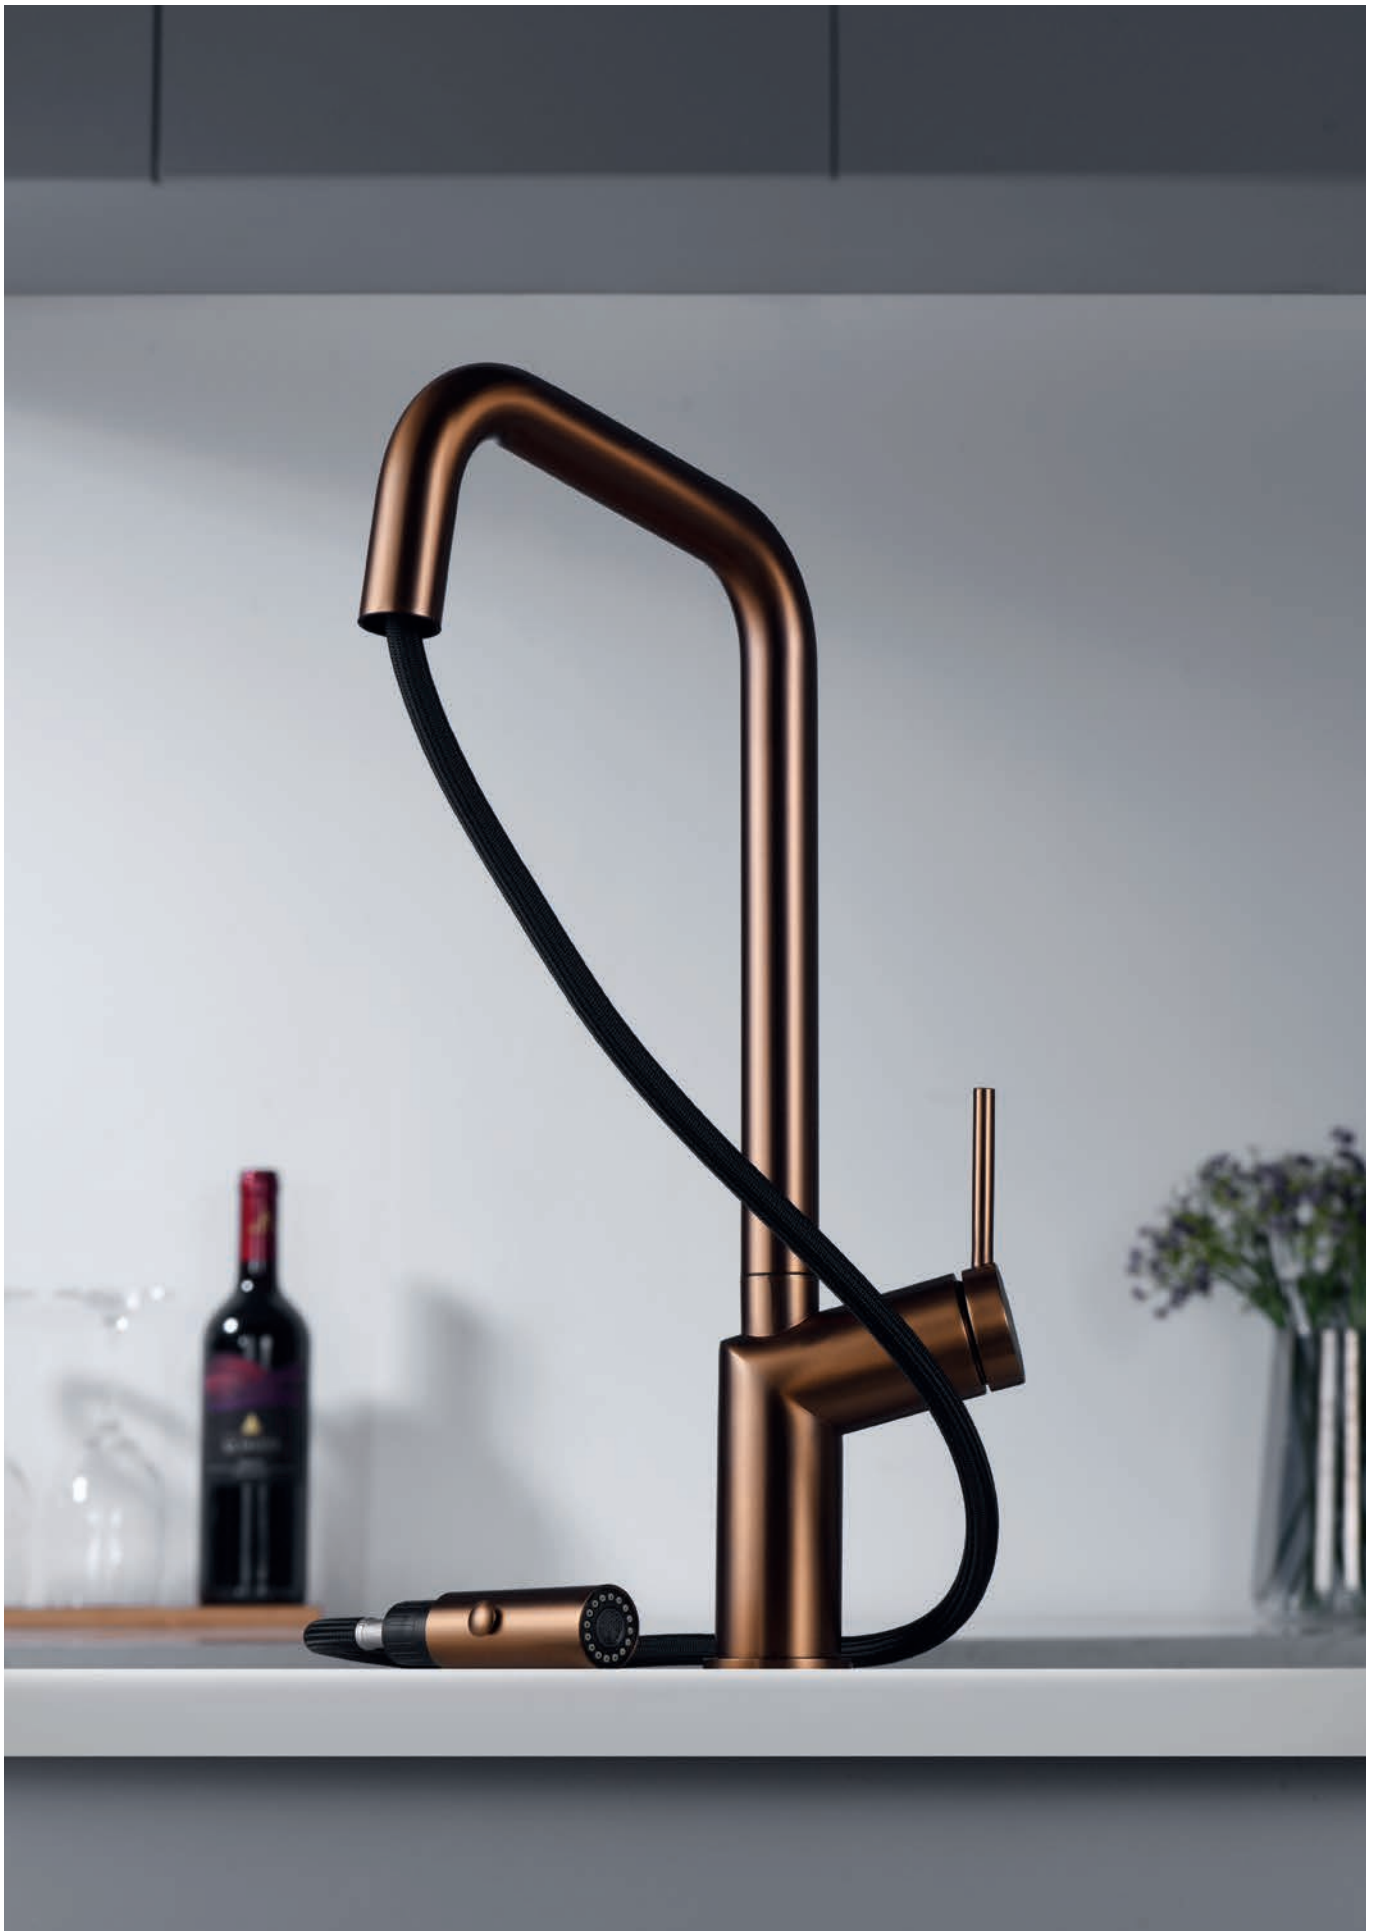

SERIES

MATT BLACK

Ref.: GCE024/NG

Single-lever kitchen faucet.
 Pull-out hose.
 Two functions aerator.
 Brass body.
 Matt black finish.
 Ceramic cartridge Ø35mm.
 Connecting tubes Ø3/8"

BONN

SERIES

BRUSHED GOLD

Ref.: GCE024/OC

Single-lever kitchen faucet.
 Pull-out hose.
 Two functions aerator.
 Brass body.
 Brushed gold finish.
 Ceramic cartridge Ø35mm.
 Connecting tubes Ø3/8"

BONN

SERIES

BRUSHED ROSE GOLD

Ref.: GCE024/ORC