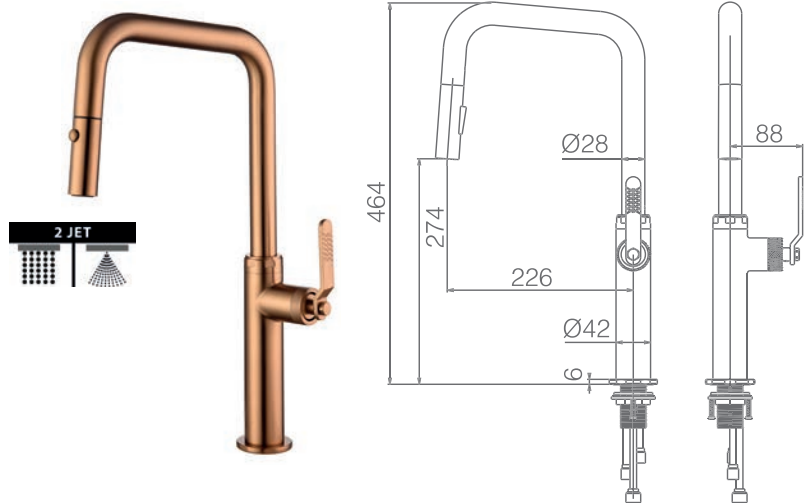

SERIES

BRUSHED GOLD

Ref.: GCE027/OC

Single-lever kitchen faucet.
 Pull-out hose.
 Two functions aerator.
 Brass body.
 Brushed gold finish.
 Ceramic cartridge Ø30mm.
 Connecting tubes Ø3/8"

NIZA

SERIES

BRUSHED ROSE GOLD

Ref.: **GCE027/ORC**

Single-lever kitchen faucet.
Pull-out hose.
Two functions aerator.
Brass body.
Brushed rose gold finish.
Ceramic cartridge $\varnothing 30\text{mm}$.
Connecting tubes $\varnothing 3/8''$