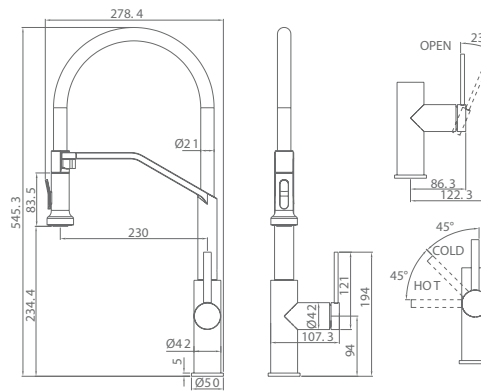

Grifería con certificación