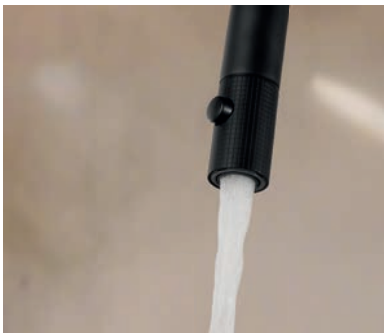

Cold open.

Grifería con
certificación

LAZIO

SERIES

BRUSHED NICKEL

Ref.: GOS006/NQ

Single-lever 2 way kitchen faucet (osmosis).
Independent flow selector.
Pull-out 2-way diffuser.
Brass body.
Brushed nickel finish.
Ceramic cartridge Ø35mm.
Connecting tubes Ø3/8".