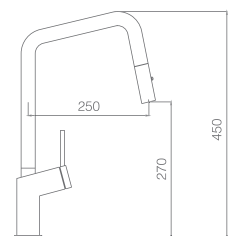

BONN

SERIES

MATT BLACK

Ref.: GCE024/NG

Single-lever kitchen faucet.
Pull-out hose.
Two functions aerator.
Brass body.
Matt black finish.
Ceramic cartridge Ø35mm.
Connecting tubes Ø3/8"