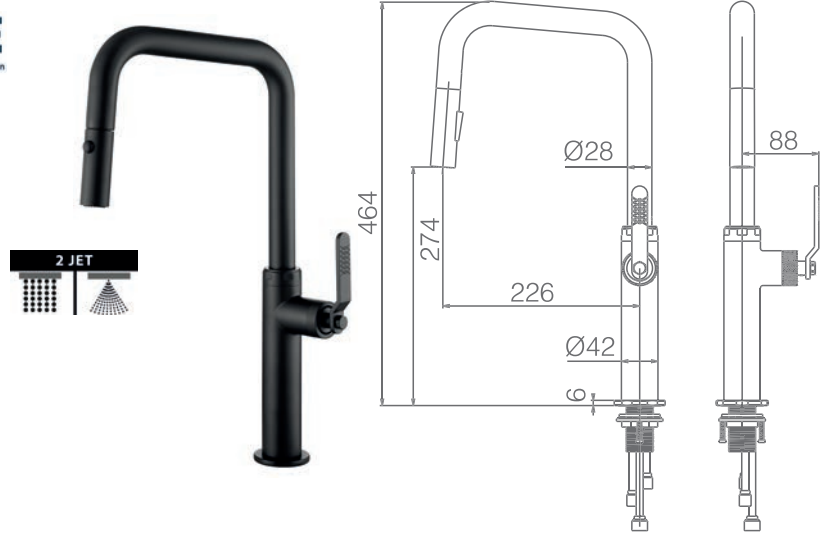

NIZA

SERIES

MATT BLACK

Ref.: GCE027/NG

Single-lever kitchen faucet.
Pull-out hose.
Two functions aerator.
Brass body.
Matt black finish.
Ceramic cartridge Ø30mm.
Connecting tubes Ø3/8"

UNE
Normalización
Española