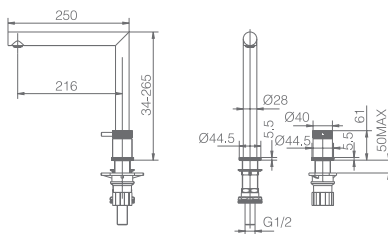

CHROME

Ref.: GCC001

Single-lever kitchen faucet.
360° turn.
Brass body.
Chrome finish.
Ceramic cartridge Ø35mm.
Connecting tubes Ø3/8"

ITACA

SERIES

CHROME

Ref.: GCE018

Single-lever kitchen faucet.
Retractable spout.
In two independent parts.
Brass body.
Chrome finish.
Ceramic cartridge $\varnothing 25\text{mm}$.
Connecting tubes $\varnothing 3/8''$