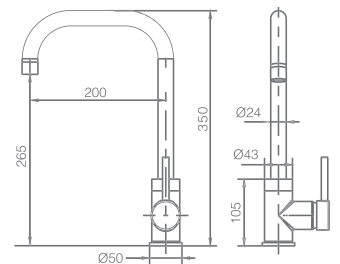

UNE
 Normalización
 Española

LOIRA

SERIES

BRUSHED NICKEL

Optional, see catalogue page 207.

Ref.: GCR004/NQ

Single-lever kitchen faucet.
Brass body.
Brushed nickel finish.
Ceramic cartridge $\varnothing 35\text{mm}$.
Connecting tubes $\varnothing 3/8''$
Sprayer not included.