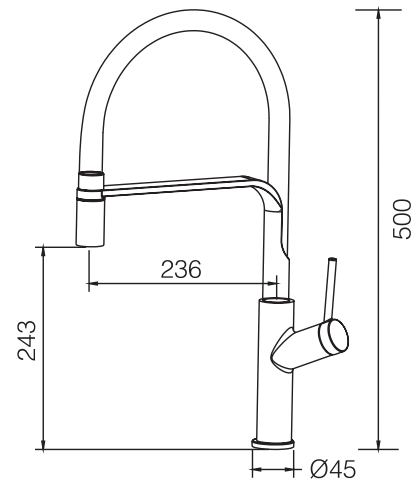

SENA

SERIES

BLACK GUN METAL

Ref.: GCE022/BGM

Single-lever kitchen faucet.
Flexible hose.
Brass body.
Black gun metal finish.
Ceramic cartridge Ø30mm.
Connecting tubes Ø3/8"