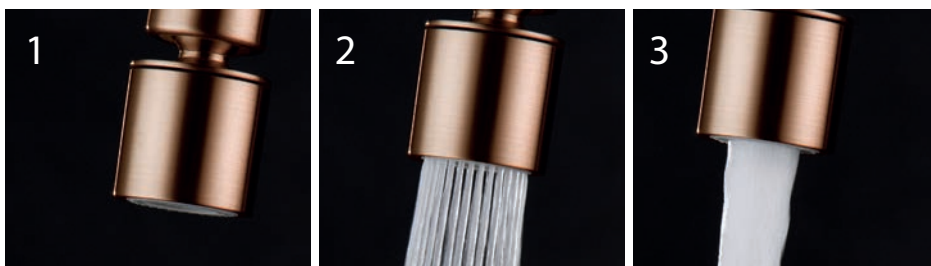

LOIRA

SERIES

BRUSHED ROSE GOLD