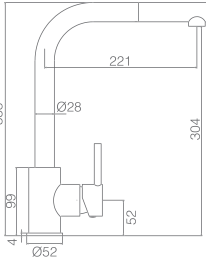

MALTA

SERIES

CHROME

Ref.: GCE006

Single-lever kitchen faucet.
Pull-out.
Brass body.
Chrome finish.
Ceramic cartridge $\varnothing 35\text{mm}$.
Connecting tubes $\varnothing 3/8''$

Installation >